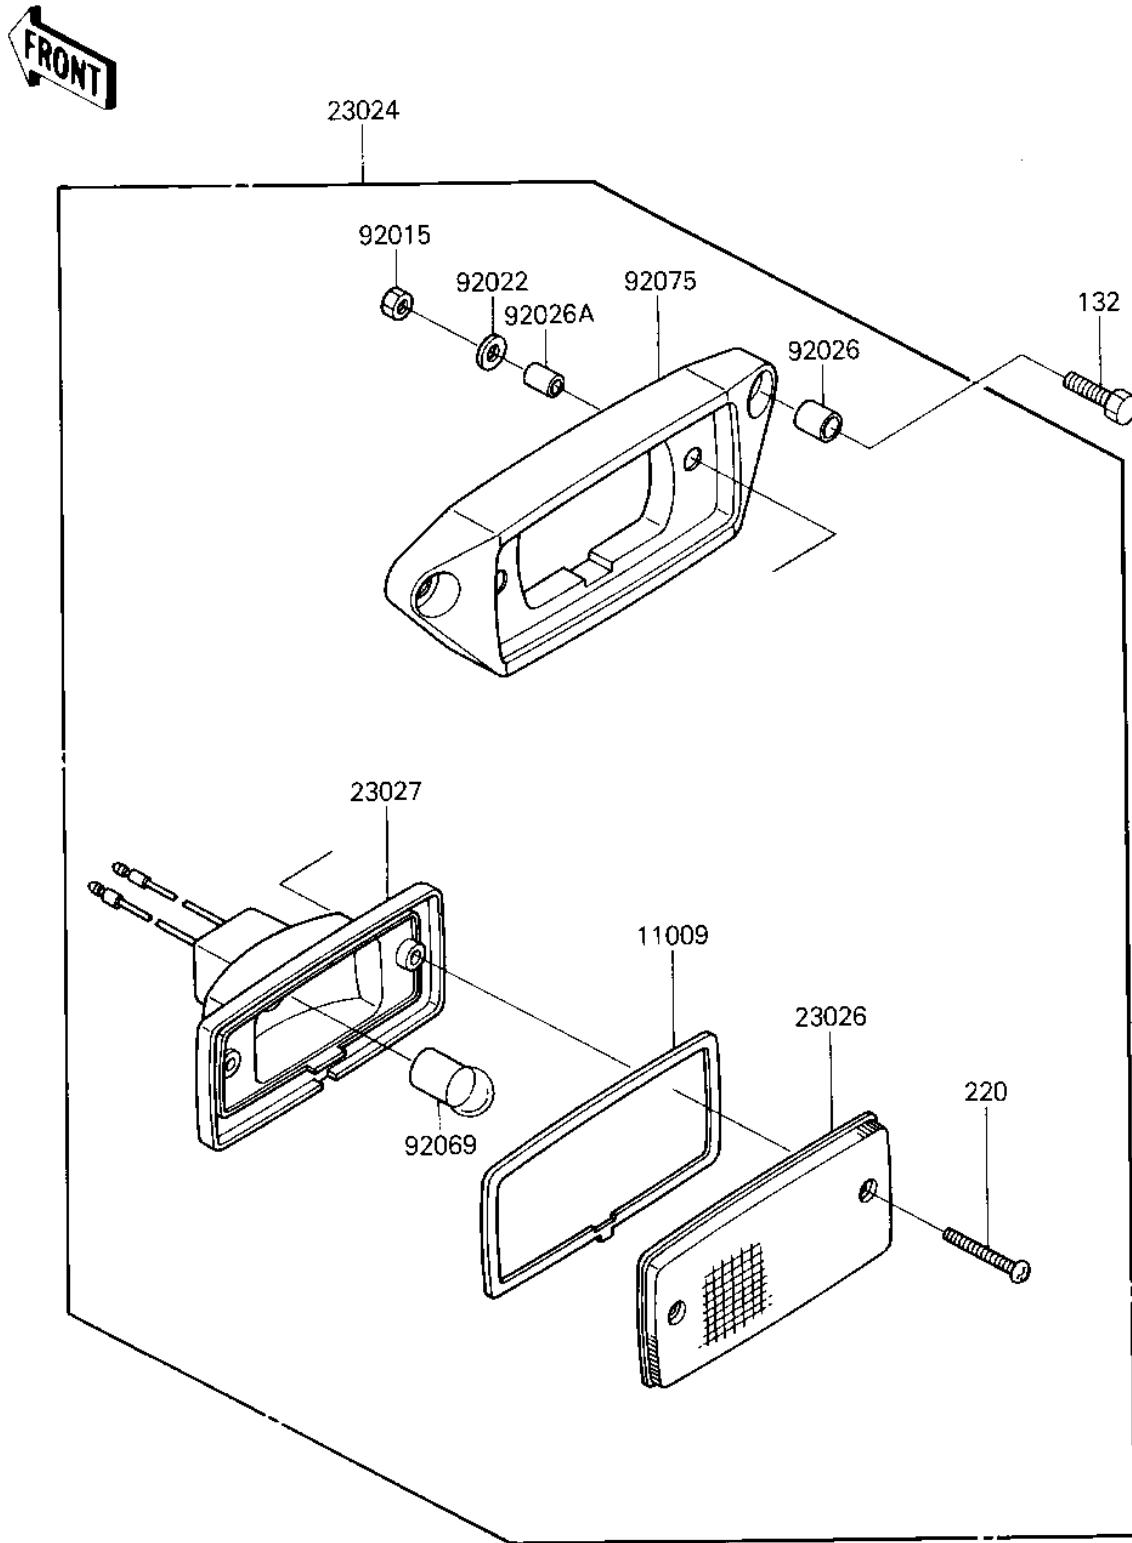

# 1986 Tecate PARTS DIAGRAM

TAILLIGHT

F2720-0225

# 1986 Tecate PARTS LIST

## TAILLIGHT

ITEM NAME	PART NUMBER	QUANTITY
GASKET (Ref # 11009)	11009-4004	1
LAMP-ASSY-TAIL (Ref # 23024)	23024-1104	1
LENS,TAIL LAMP (Ref # 23026)	23026-4003	1
BODY-COMP-TAIL LAMP (Ref # 23027)	23027-4001	1
NUT,4MM (Ref # 92015)	92015-1550	2
WASHER,PLAIN,4MM (Ref # 92022)	92022-1762	2
SPACER,6.3X8.3X10 (Ref # 92026)	92026-1260	2
SPACER,4.5X6.5X10 (Ref # 92026A)	92026-1261	2
BULB,12V 4CP (Ref # 92069)	92069-1012	1
DAMPER,TAIL LAMP (Ref # 92075)	92075-1782	1
BOLT-FLANGED-SMALL (Ref # 132)	132G0620	2
SCREW-PAN-CROS (Ref # 220)	220B0430	2