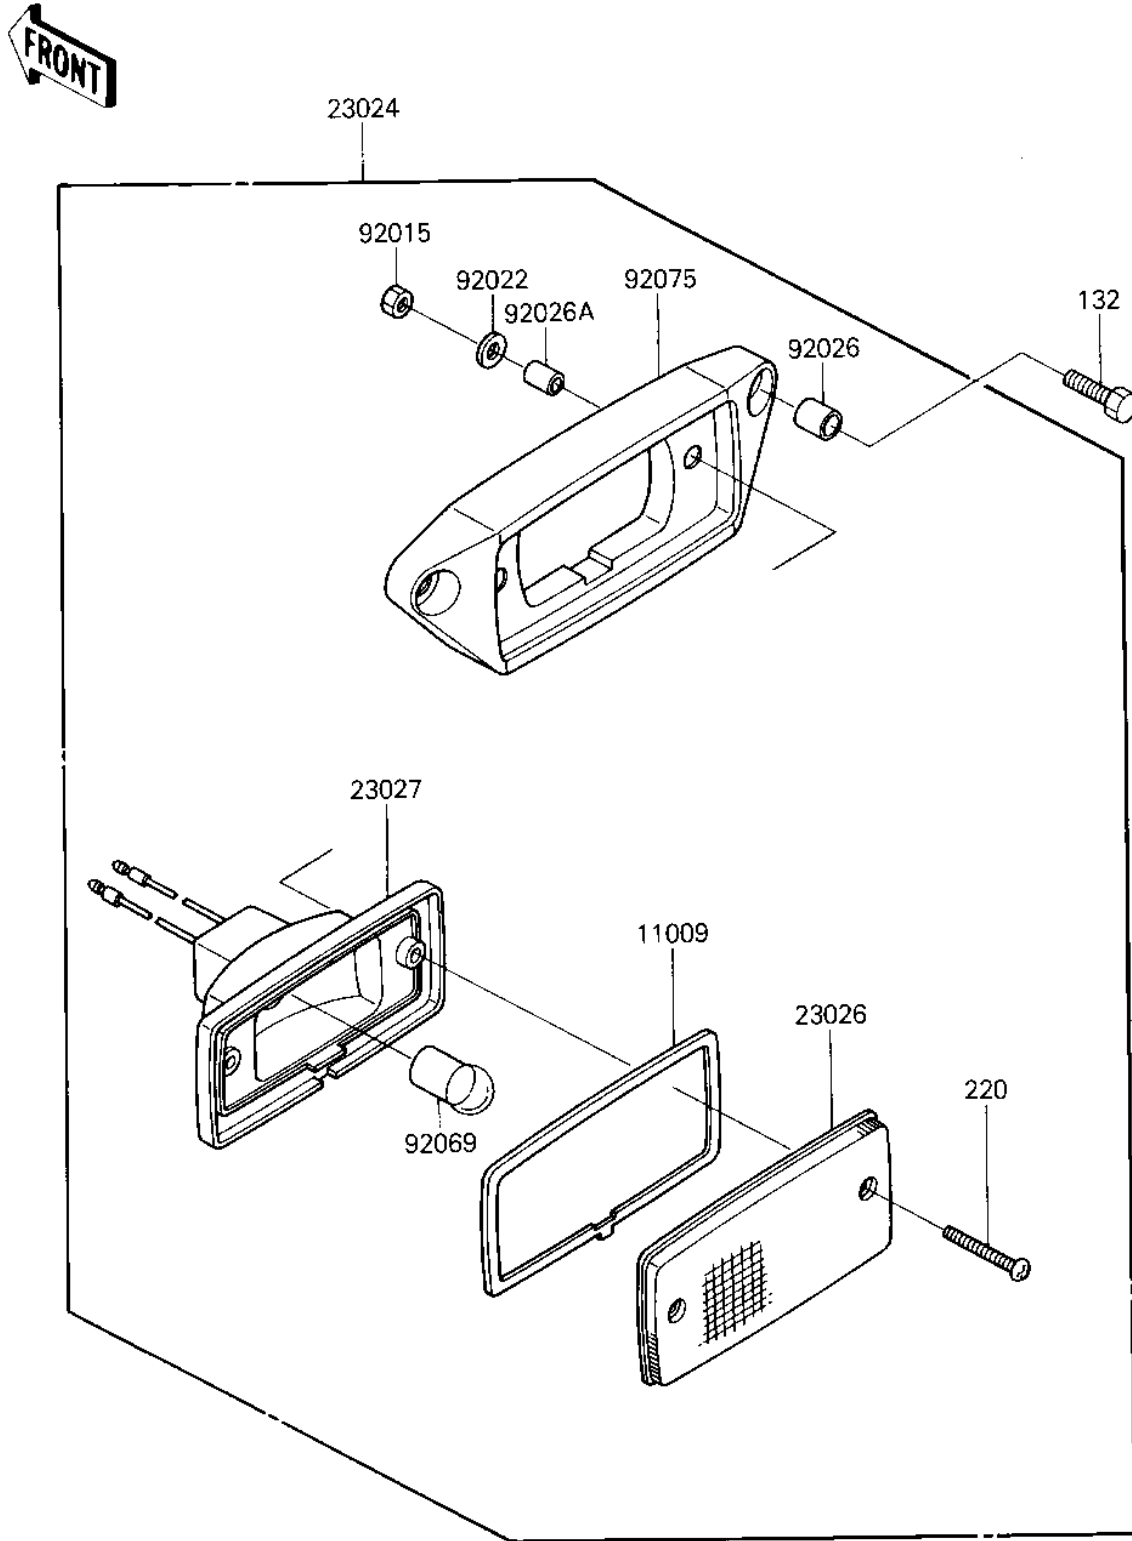

1986 Tecate PARTS DIAGRAM

TAILLIGHT

F2720-0225

1986 Tecate PARTS LIST

TAILLIGHT

ITEM NAME	PART NUMBER	QUANTITY
GASKET (Ref # 11009)	11009-4004	1
LAMP-ASSY-TAIL (Ref # 23024)	23024-1104	1
LENS,TAIL LAMP (Ref # 23026)	23026-4003	1
BODY-COMP-TAIL LAMP (Ref # 23027)	23027-4001	1
NUT,4MM (Ref # 92015)	92015-1550	2
WASHER,PLAIN,4MM (Ref # 92022)	92022-1762	2
SPACER,6.3X8.3X10 (Ref # 92026)	92026-1260	2
SPACER,4.5X6.5X10 (Ref # 92026A)	92026-1261	2
BULB,12V 4CP (Ref # 92069)	92069-1012	1
DAMPER,TAIL LAMP (Ref # 92075)	92075-1782	1
BOLT-FLANGED-SMALL (Ref # 132)	132G0620	2
SCREW-PAN-CROS (Ref # 220)	220B0430	2