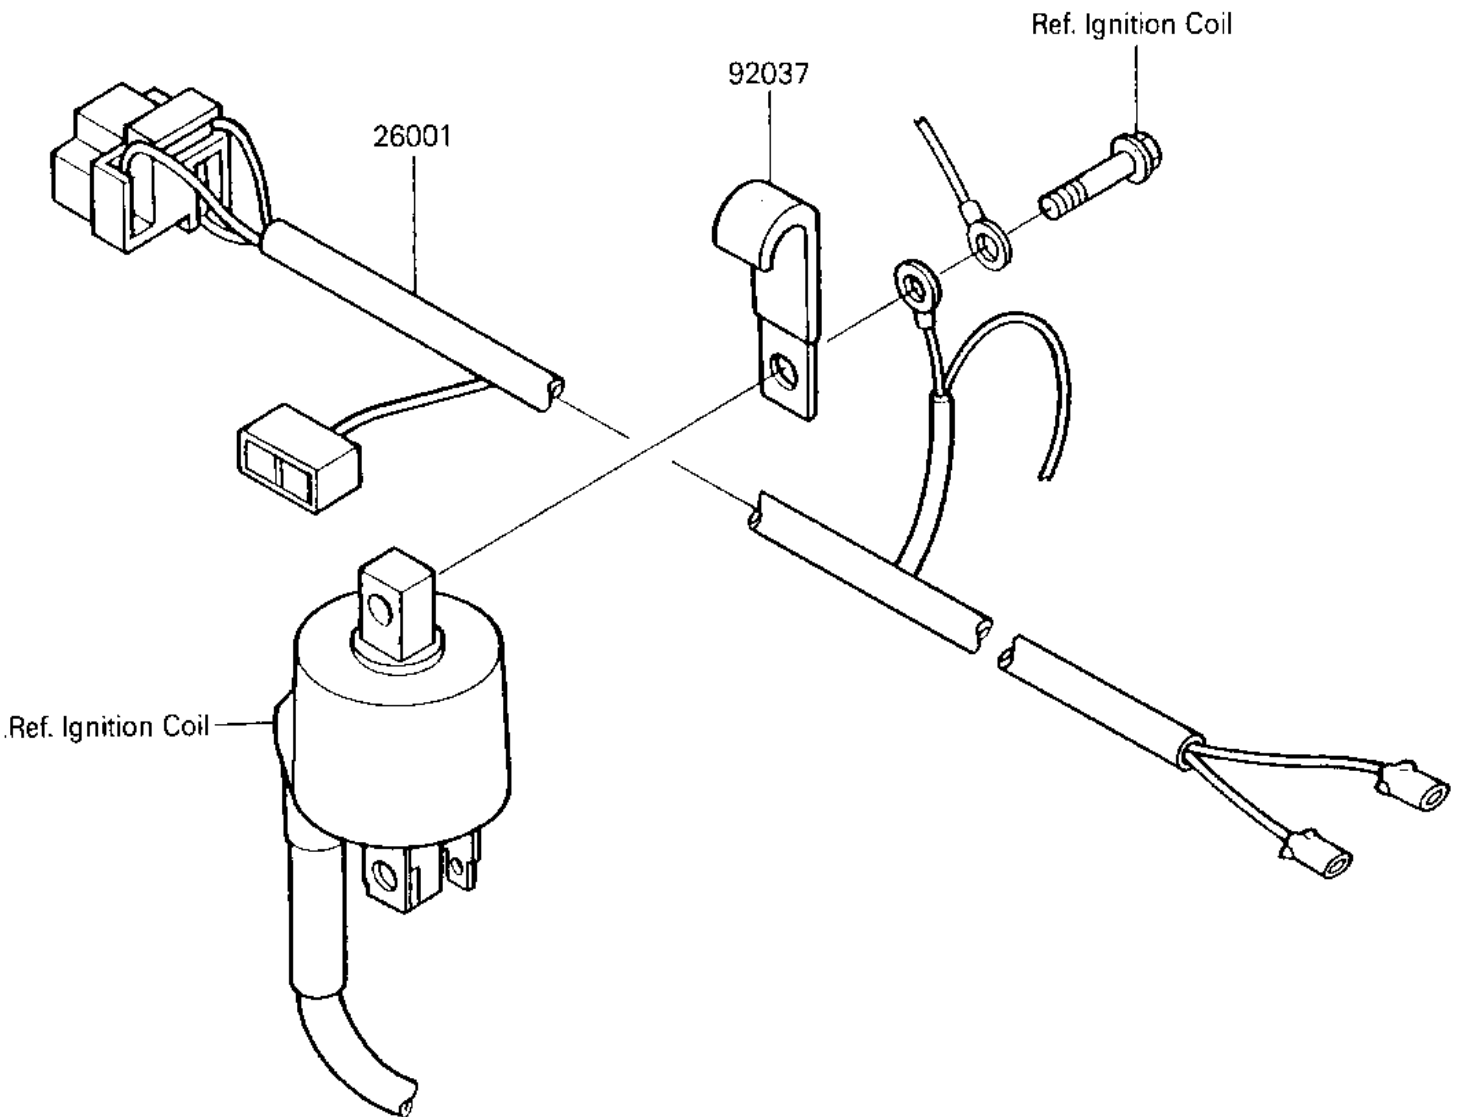

1986 Tecate PARTS DIAGRAM

CHASSIS ELECTRICAL EQUIPMENT

F2760-0359

1986 Tecate PARTS LIST

CHASSIS ELECTRICAL EQUIPMENT

ITEM NAME	PART NUMBER	QUANTITY
HARNESS,MAIN (Ref # 26001)	26001-1743	1
CLAMP,WIRING HARNESS (Ref # 92037)	92037-1069	1