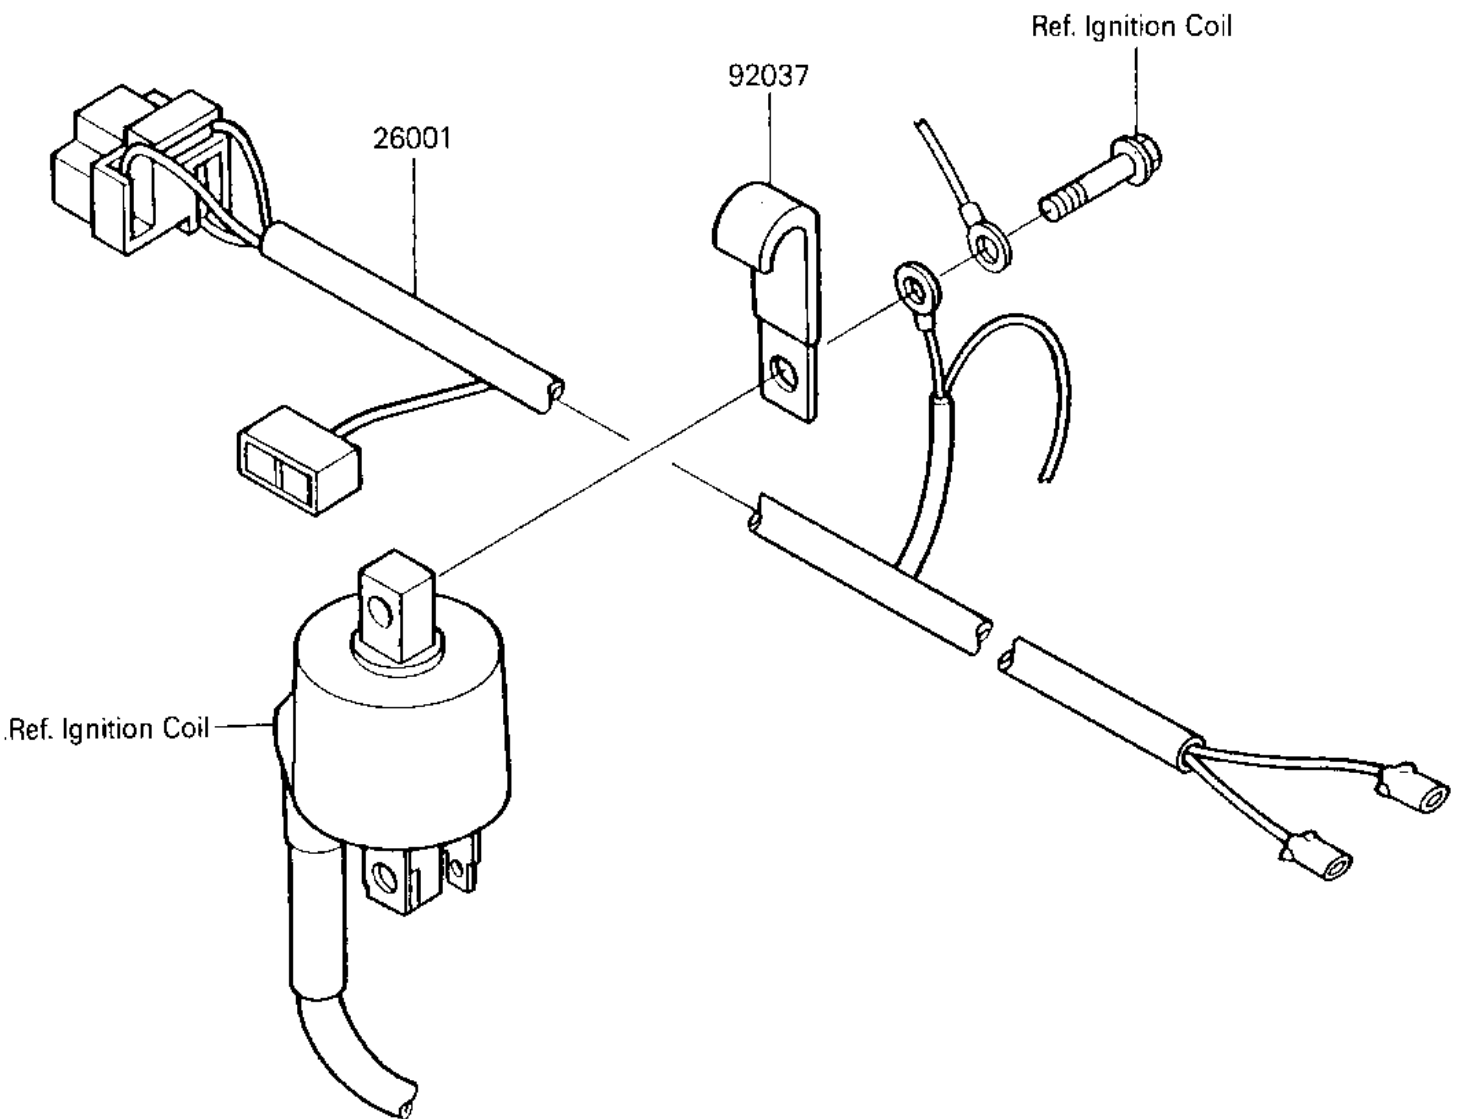

1986 Tecate PARTS DIAGRAM

CHASSIS ELECTRICAL EQUIPMENT

F2760-0359

1986 Tecate PARTS LIST

CHASSIS ELECTRICAL EQUIPMENT

ITEM NAME	PART NUMBER	QUANTITY
HARNESS,MAIN (Ref # 26001)	26001-1743	1
CLAMP,WIRING HARNESS (Ref # 92037)	92037-1069	1