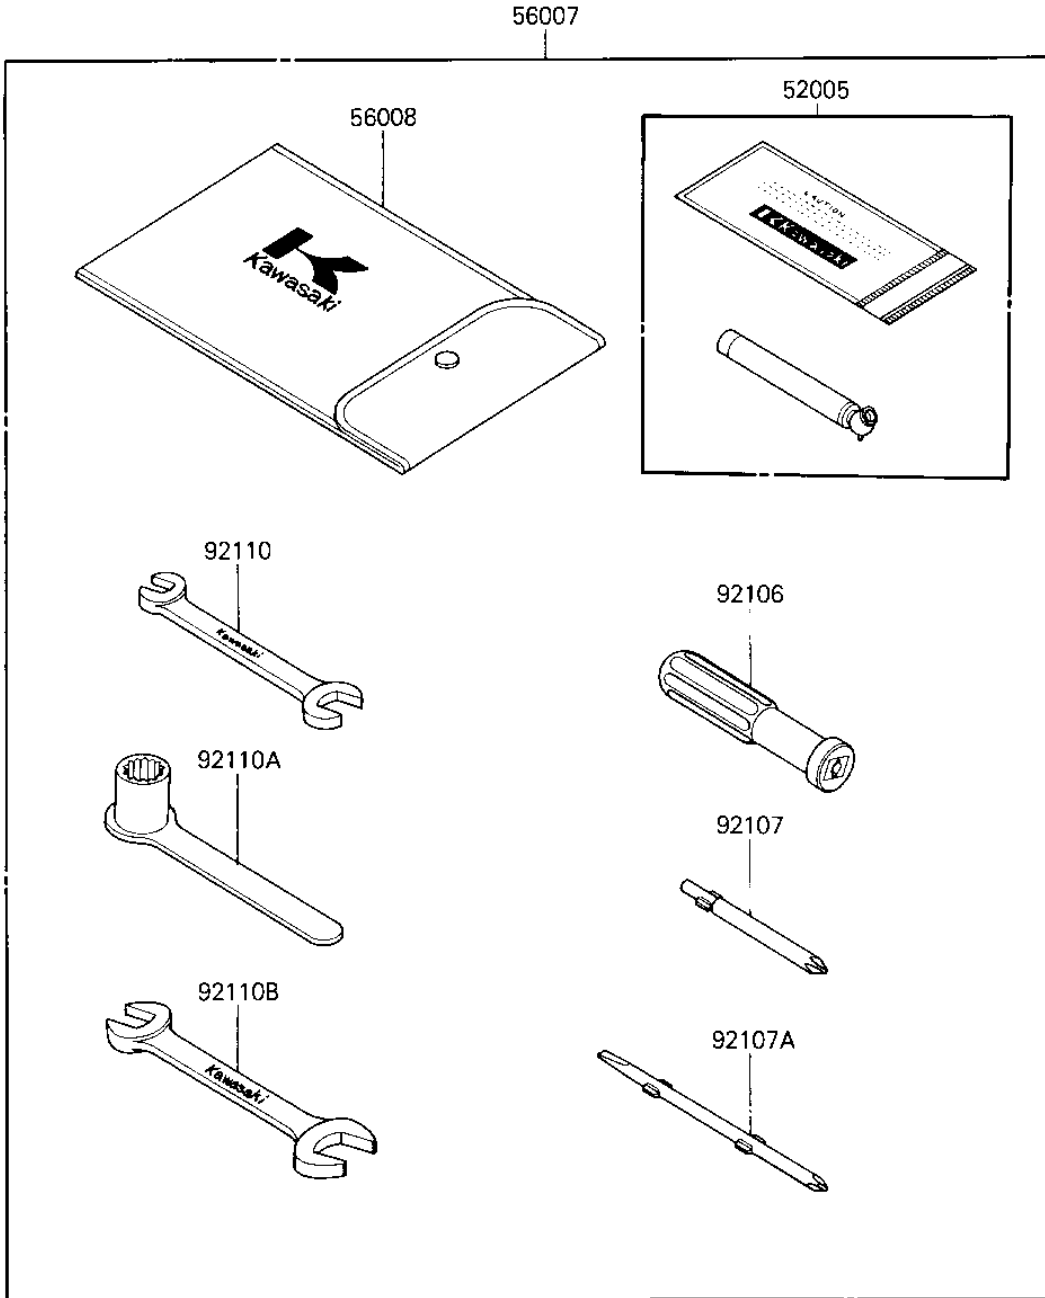

1986 Tecate PARTS DIAGRAM

OWNER TOOLS

F2810-0221

1986 Tecate PARTS LIST

OWNER TOOLS

ITEM NAME	PART NUMBER	QUANTITY
GAUGE,AIR (Ref # 52005)	52005-1082	1
TOOLKIT (Ref # 56007)	56007-1309	1
BAG,TOOL (Ref # 56008)	56008-1007	1
LIQUID GASKET (Ref # 92104)	92104-002	1
GRIP,SCREW DRIVER (Ref # 92106)	92106-1001	1
SCREW DRIVER #3 PHLIP (Ref # 92107)	92107-005	1
92107-1052 (Canada) (Ref # 92107A)	92107-1051	1
TOOL-WRENCH,OPEN END, (Ref # 92110)	92110-1152	1
TOOL-WRENCH,SPARK PLU (Ref # 92110A)	92110-1126	1
TOOL-WRENCH,OPEN END, (Ref # 92110B)	92110-1153	1