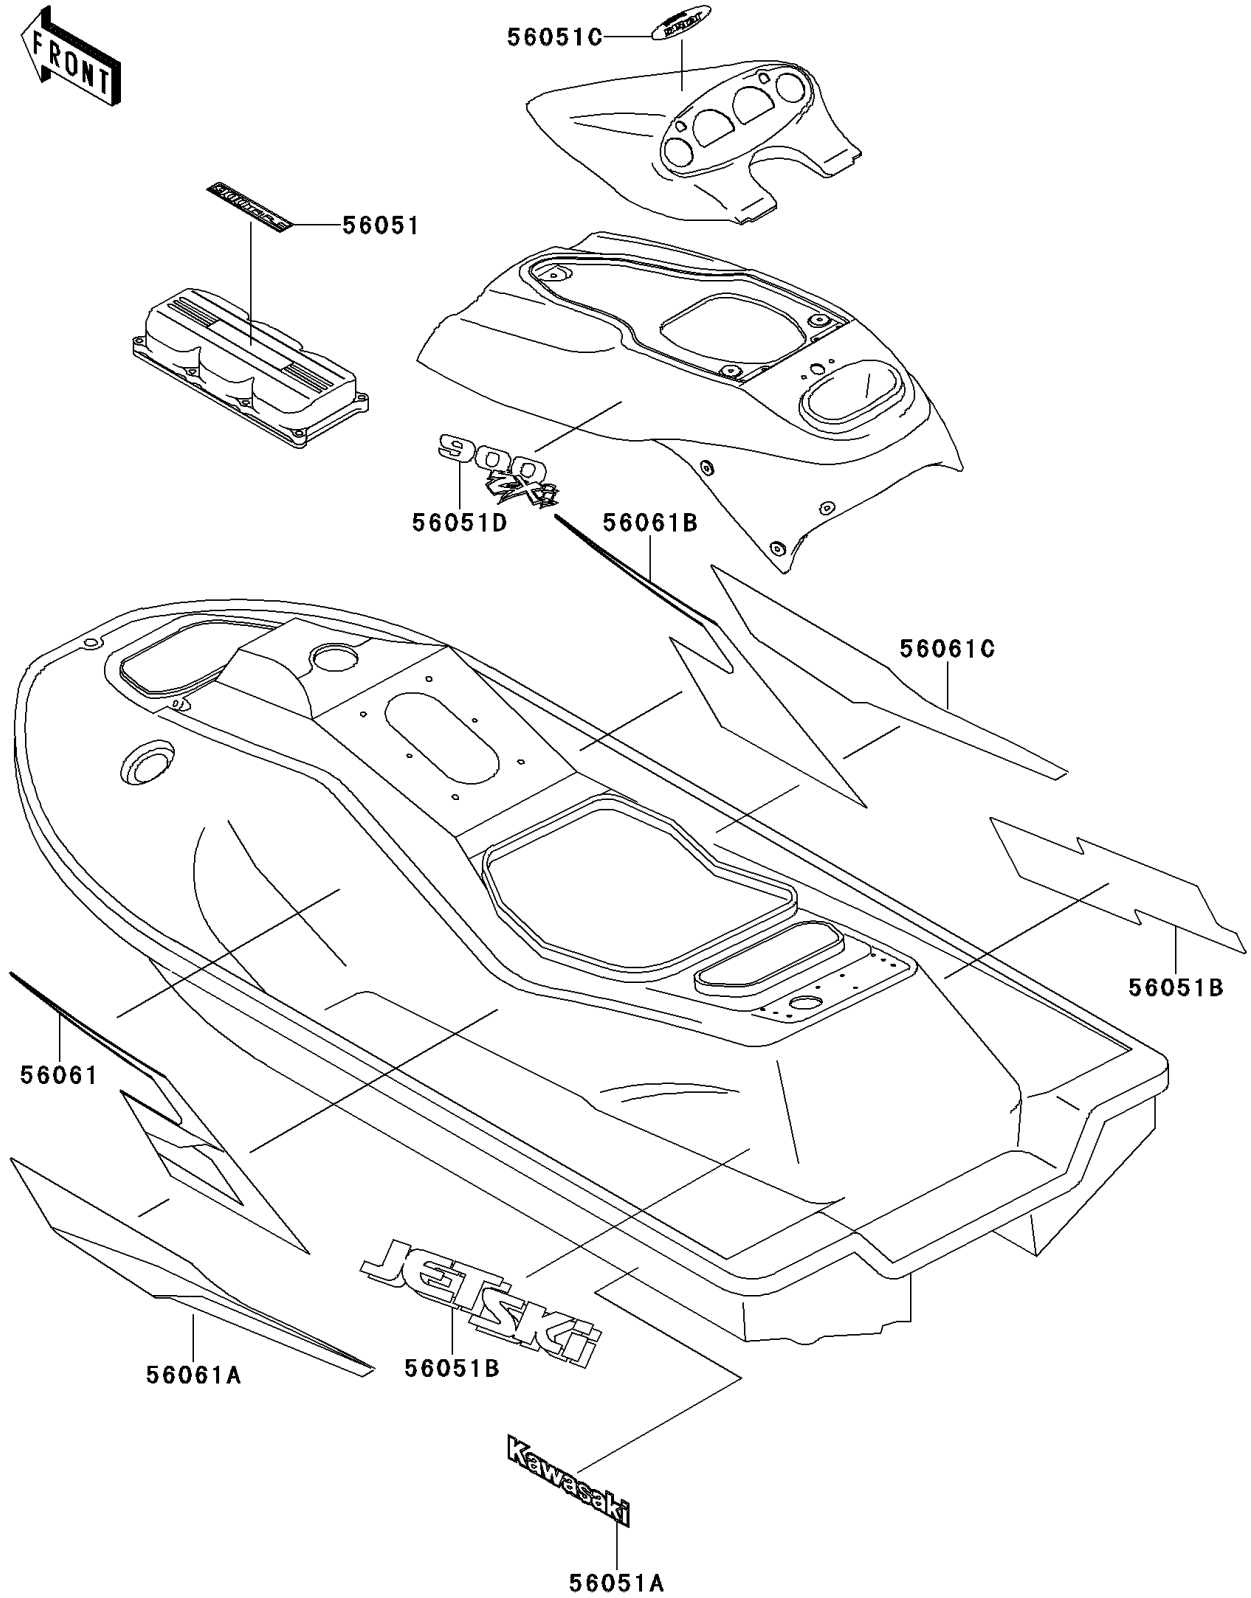

1997 900 ZXi PARTS DIAGRAM

Decals(JH900-A3)

F3880C

1997 900 ZXi PARTS LIST

Decals(JH900-A3)

ITEM NAME	PART NUMBER	QUANTITY
MARK,900 TRIPLE (Ref # 56051)	56051-3743	1
MARK,HULL,KAWASAKI (Ref # 56051A)	56051-3745	2
MARK,DECK,JET SKI (Ref # 56051B)	56051-3746	2
MARK,HANDLE COVER,JET SKI (Ref # 56051C)	56051-3751	1
MARK,HANDLE COVER,900ZXI (Ref # 56051D)	56051-3761	2
PATTERN,DECK,UPP,LH (Ref # 56061)	56061-3794	1
PATTERN,DECK,LWR,LH (Ref # 56061A)	56061-3795	1
PATTERN,DECK,UPP,RH (Ref # 56061B)	56061-3796	1
PATTERN,DECK,LWR,RH (Ref # 56061C)	56061-3797	1