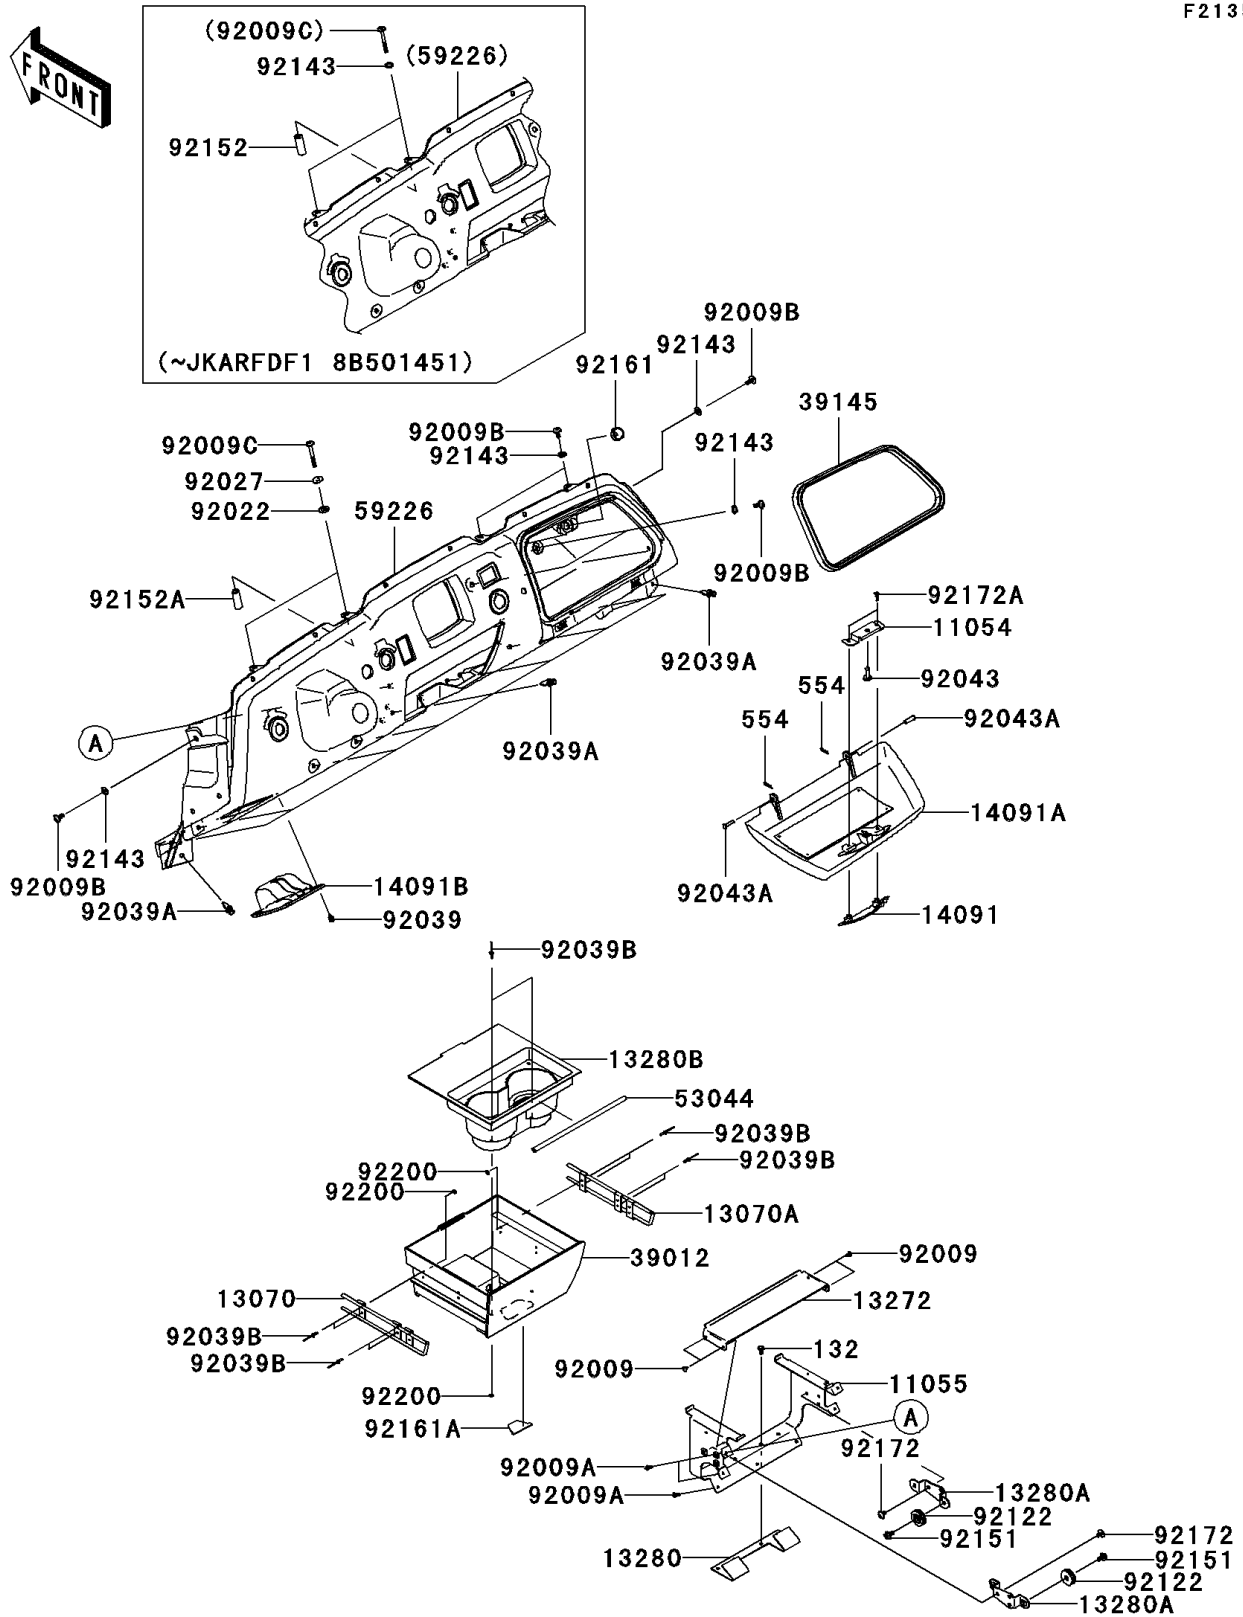

2008 Teryx® 750 4x4 NRA OUTDOORS™ PARTS DIAGRAM

Front Box

F2135

2008 Teryx® 750 4x4 NRA OUTDOORS™ PARTS LIST

Front Box

ITEM NAME	PART NUMBER	QUANTITY
BOLT-FLANGED-SMALL,6X10 (Ref # 132)	132BB0610	4
PIN-SNAP (Ref # 554)	554DA0600	2
BRACKET (Ref # 11054)	11054-1789	1
BRACKET (Ref # 11055)	11055-0901	1
GUIDE,CUP HOLDER,LH (Ref # 13070)	13070-0098	1
GUIDE,CUP HOLDER,RH (Ref # 13070A)	13070-0099	1
PLATE,CUP HOLDER (Ref # 13272)	13272-0446	1
HOLDER,LWR (Ref # 13280)	13280-0210	1
HOLDER (Ref # 13280A)	13280-0289	2
HOLDER (Ref # 13280B)	13280-0296	1
COVER,STORAGE CAP,F.BLACK (Ref # 14091)	14091-0700-6Z	1
COVER,STORAGE,CAMOUFLAGE (Ref # 14091A)	14091-0922-16P	1
COVER,LH,CAMOUFLAGE (Ref # 14091B)	14091-0923-16P	1
CASE-STORAGE,CAMOUFLAGE (Ref # 39012)	39012-0025-16P	1
TRIM-SEAL,L=940 (Ref # 39145)	39145-0029	1
TRIM,L=256.6 (Ref # 53044)	53044-0043	1
PANEL-CONTROL,CAMOUFLAGE (Ref # 59226)	59226-0013-16P	1
SCREW,TAPPING,4X8 (Ref # 92009)	92009-1155	4
SCREW,TAPPING,4X12 (Ref # 92009A)	92009-1444	7
SCREW,6X16 (Ref # 92009B)	92009-1621	6
SCREW,6X56 (Ref # 92009C)	92009-1829	2
WASHER,10.5X20X1 (Ref # 92022)	92022-239	2
COLLAR,L=4.7 (Ref # 92027)	92027-1964	2
RIVET (Ref # 92039)	92039-0046	4
RIVET (Ref # 92039A)	92039-1229	10
RIVET (Ref # 92039B)	92039-1231	10
PIN (Ref # 92043)	92043-0138	1
PIN,6X23 (Ref # 92043A)	92043-0164	2
ROLLER (Ref # 92122)	92122-0024	4

2008 Teryx® 750 4x4 NRA OUTDOORS™ PARTS LIST

Front Box

ITEM NAME	PART NUMBER	QUANTITY
COLLAR (Ref # 92143)	92143-1087	8
BOLT,FLANGED,6X13 (Ref # 92151)	92151-1703	4
COLLAR,7.48X14.28X40 (Ref # 92152)	92152-0508	2
COLLAR,7.95X15.88X40 (Ref # 92152A)	92152-0777	2
DAMPER (Ref # 92161)	92161-0568	1
DAMPER,CUP HOLDER (Ref # 92161A)	92161-0653	1
SCREW,6X10 (Ref # 92172)	92172-0005	6
SCREW,TAPPING,4X16 (Ref # 92172A)	92172-0347	2
WASHER,3.5X8X1 (Ref # 92200)	92200-1251	10