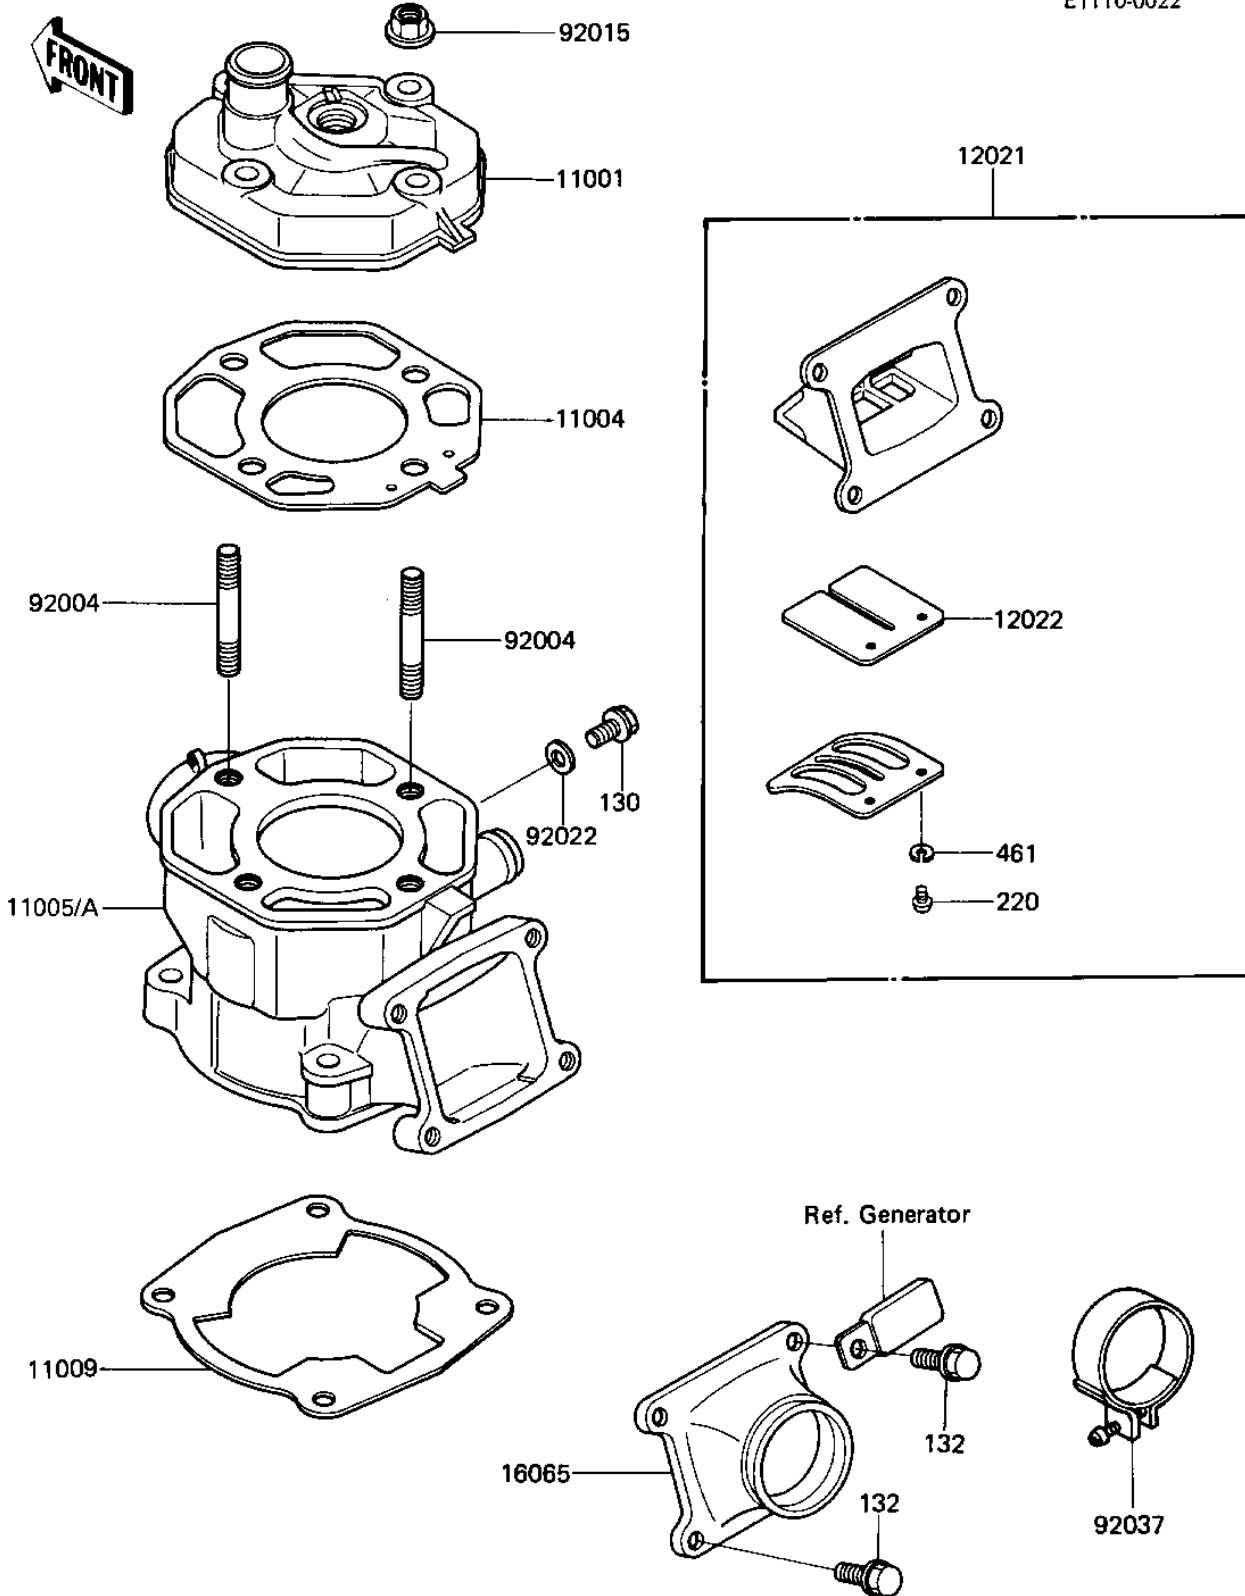

1986 KX80 PARTS DIAGRAM

CYLINDER HEAD/CYLINDER/REED VALVE

E1110-0022

1986 KX80 PARTS LIST

CYLINDER HEAD/CYLINDER/REED VALVE

ITEM NAME	PART NUMBER	QUANTITY
HEAD-CYLINDER (Ref # 11001)	11001-1210	1
GASKET-HEAD (Ref # 11004)	11004-1138	1
CYLINDER-ENGINE (Ref # 11005)	11005-1464	1
GASKET,CYLINDER BASE (Ref # 11009)	11009-1970	1
VALVE-ASSY-REED (Ref # 12021)	12021-1060	1
VALVE-REED (Ref # 12022)	12022-1055	2
HOLDER-CARBURETOR (Ref # 16065)	16065-1160	1
STUD,8X35 (Ref # 92004)	92004-1009	4
NUT-8MM (Ref # 92015)	92015-1143	4
WASHER OIL PUMP BANJO (Ref # 92022)	92022-077	1
CLAMP (Ref # 92037)	92037-1172	1
BOLT-FLANGED (Ref # 130)	130C0608	1
BOLT-FLANGED-SMALL (Ref # 132)	132G0620	4
SCREW PAN HEAD 3X8 (Ref # 220)	220B0308	4
WASHER SPRING 3MM (Ref # 461)	461F0300	4