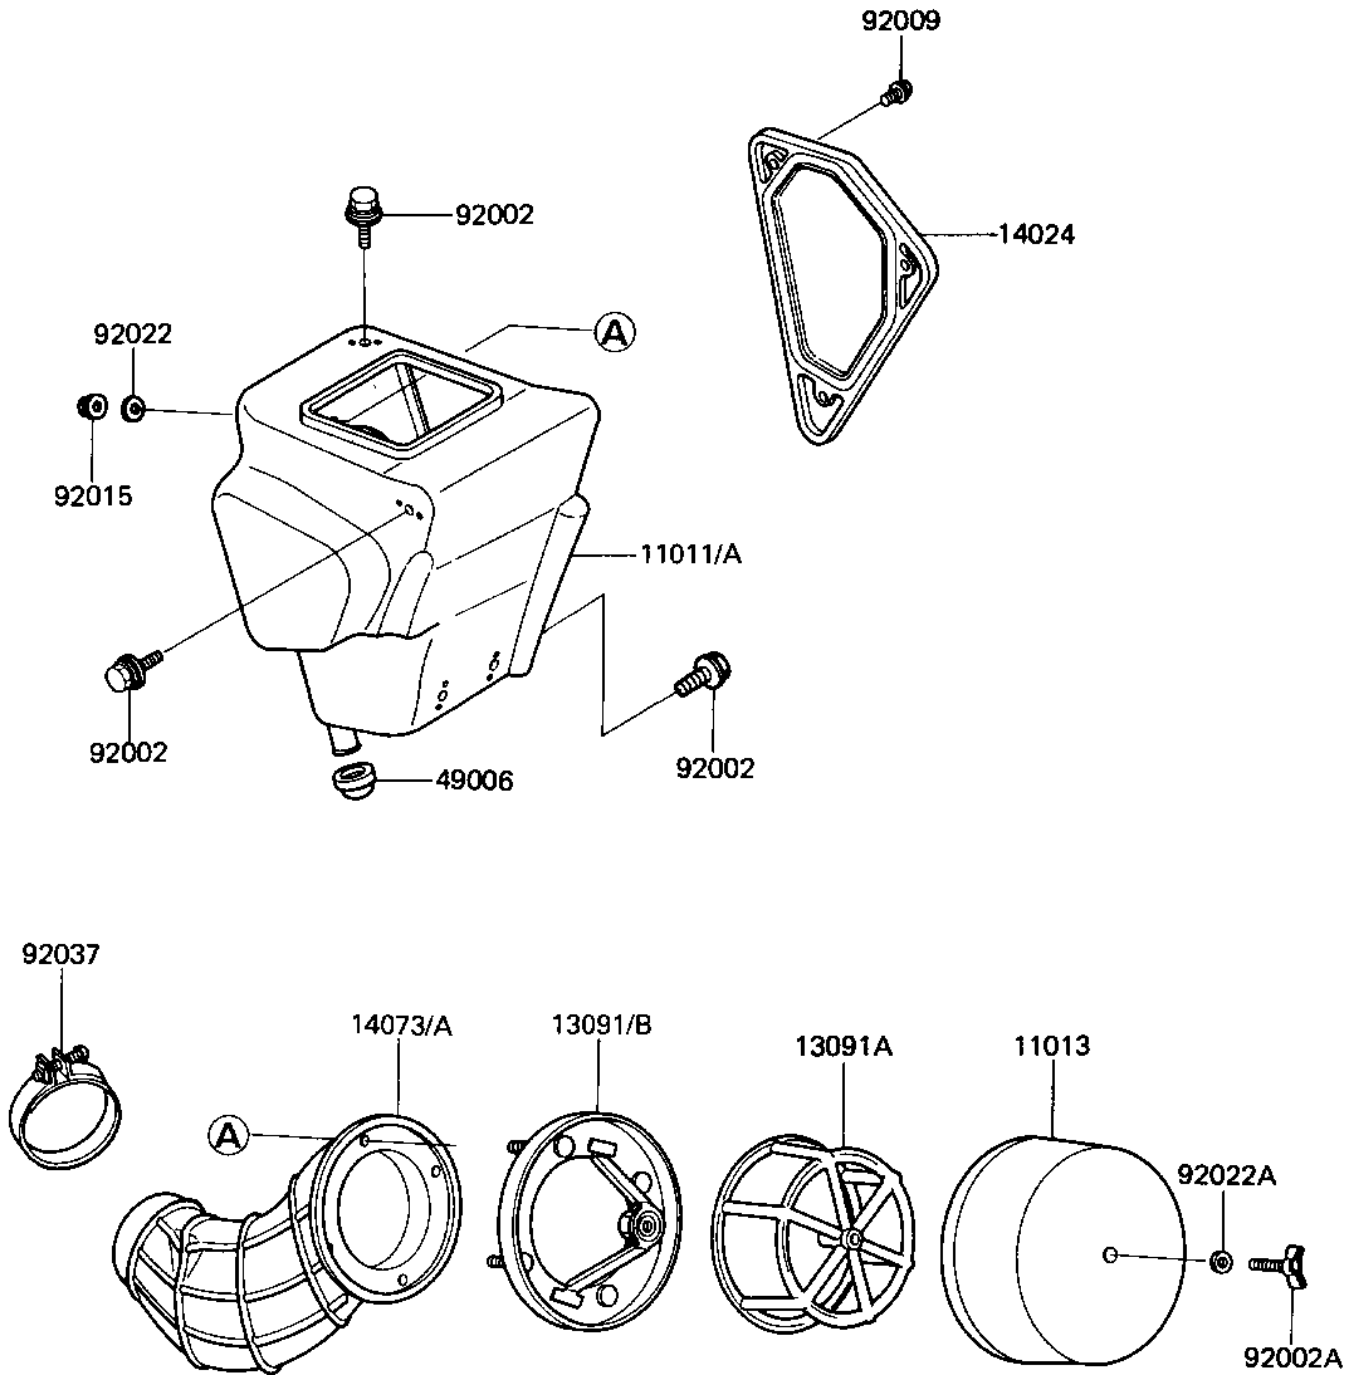

1986 KX80 PARTS DIAGRAM

AIR CLEANER

E1130-0194

1986 KX80 PARTS LIST

AIR CLEANER

ITEM NAME	PART NUMBER	QUANTITY
CASE-AIR FILTER (Ref # 11011)	11011-1204	1
ELEMENT-AIR FILTER (Ref # 11013)	11013-1129	1
HOLDER (Ref # 13091)	13091-1392	1
HOLDER,ELEMENT (Ref # 13091A)	13091-1393	1
COVER,AIR FILTER (Ref # 14024)	14024-1108	1
DUCT,AIR FILTER (Ref # 14073)	14073-1232	1
BOOT,AIR FILTER (Ref # 49006)	49006-1156	1
BOLT,6X14 (Ref # 92002)	92150-1340	3
BOLT,WING (Ref # 92002A)	92002-1599	1
SCREW (Ref # 92009)	92009-1664	3
NUT,FLANGED,5MM (Ref # 92015)	92015-1259	4
WASHER,PLAIN,5MM (Ref # 92022)	92022-241	4
WASHER,PLAIN,6MM (Ref # 92022A)	92022-284	1
CLAMP,CARBURETOR HOLD (Ref # 92037)	92037-1484	1