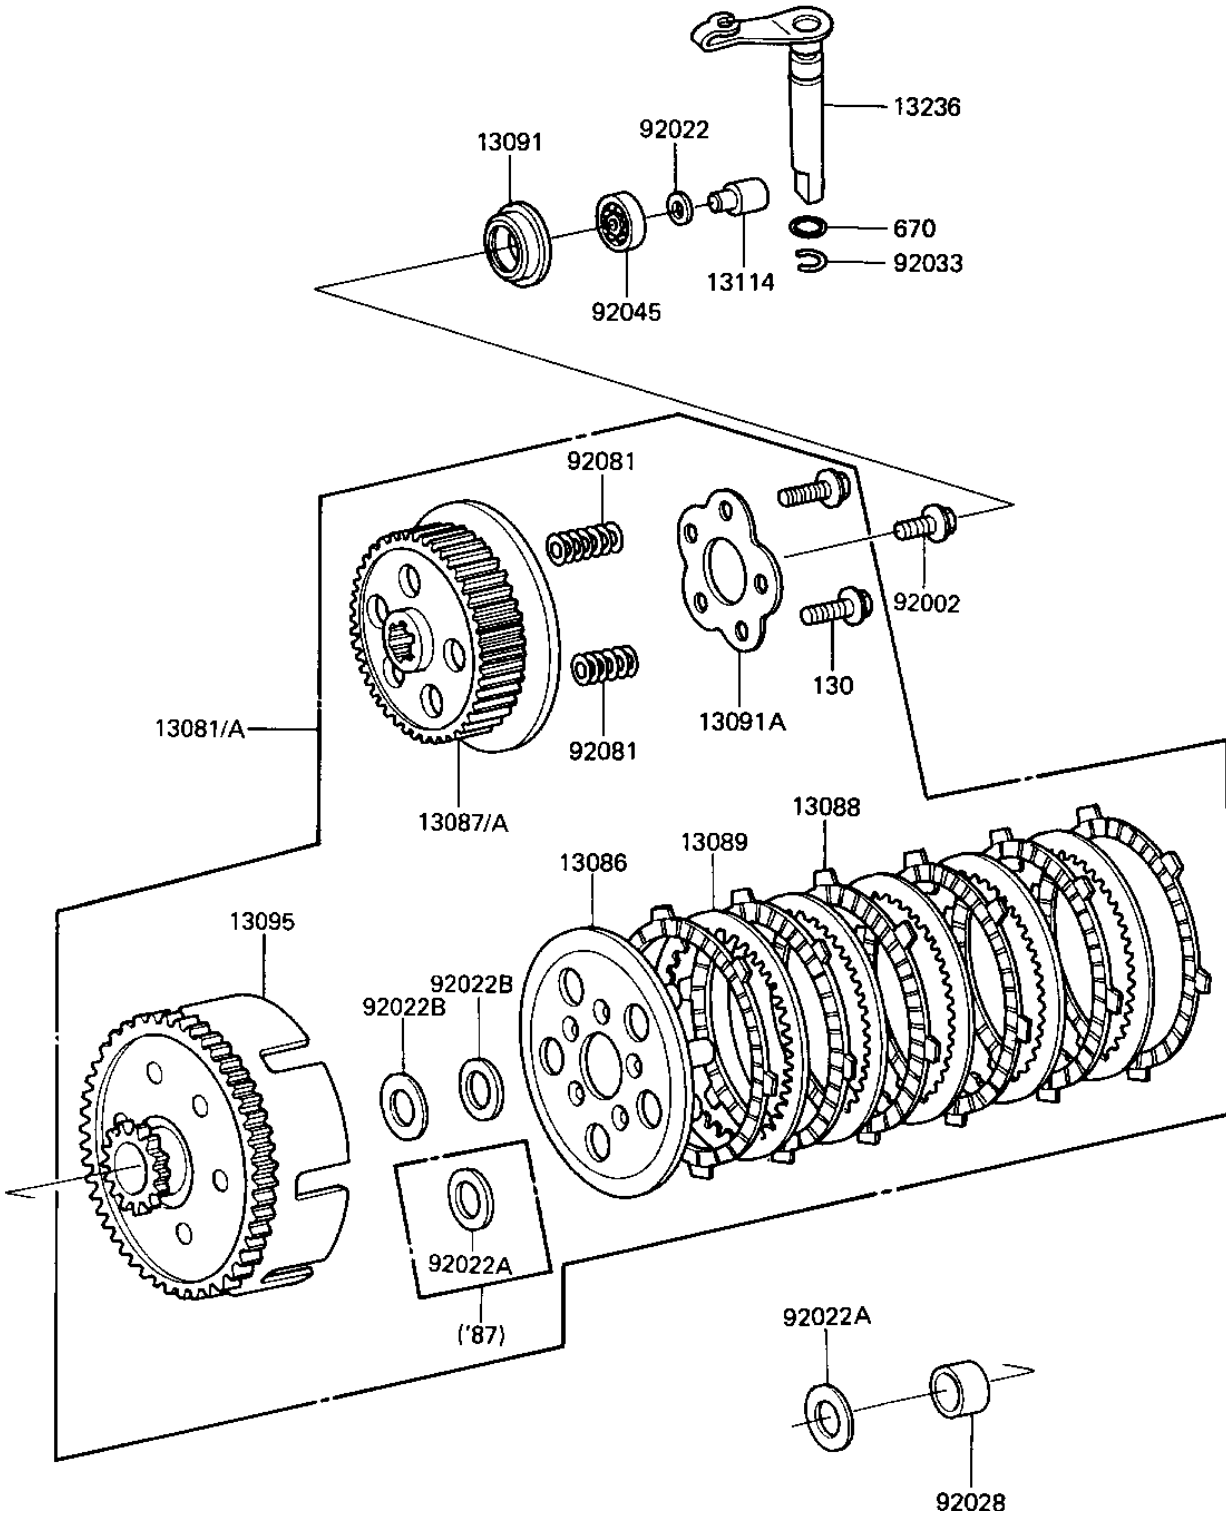

1986 KX80 PARTS DIAGRAM

CLUTCH

E155U-0124

1986 KX80 PARTS LIST

CLUTCH

ITEM NAME	PART NUMBER	QUANTITY
CLUTCH-ASSY (Ref # 13081)	13081-1213	1
WHEEL-CLUTCH (Ref # 13086)	13086-1058	1
HUB-CLUTCH (Ref # 13087)	13087-1077	1
PLATE,CLUTCH FRICTION (Ref # 13088)	13088-1010	6
PLATE-CLUTCH,STEEL (Ref # 13089)	13089-1009	5
HOLDER,CLUTCH PUSHER (Ref # 13091)	13091-1133	1
HOLDER,CLUTCH (Ref # 13091A)	13091-1324	1
HOUSING-COMP-CLUTCH (Ref # 13095)	13095-1136	1
PUSHER-CLUTCH (Ref # 13114)	13114-1053	1
LEVER-COMP,CLUTCH REL (Ref # 13236)	13236-1137	1
BOLT (Ref # 92002)	92002-1697	1
WASHER,7X12.5X0.8 (Ref # 92022)	92022-1290	AR
WASHER,17.3X28X1.0 (Ref # 92022A)	92022-255	1
WASHER,PLAIN (Ref # 92022B)	92022-281	2
BUSHING,17X22X21.1 (Ref # 92028)	92028-1149	1
CIRCLIP-VALVE (Ref # 92033)	92036-023	1
BEARING,BALL #627 (Ref # 92045)	92045-026	1
SPRING,CLUTCH (Ref # 92081)	92081-1757	5
BOLT-FLANGED (Ref # 130)	130P0520	5
"O" RING,9MM (Ref # 670)	670B1509	1