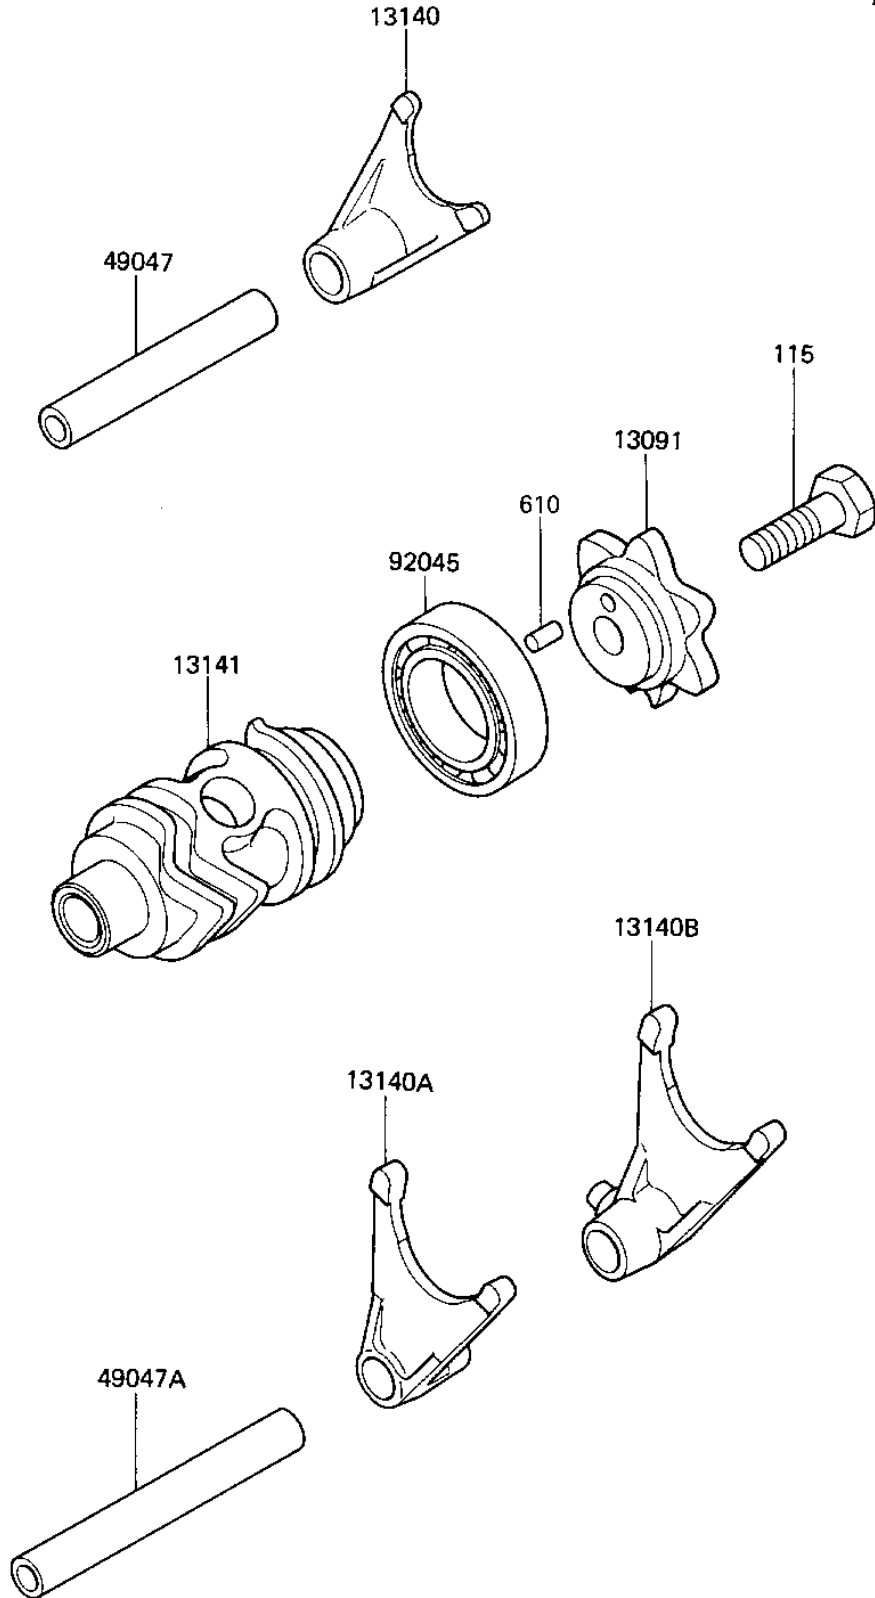

1986 KX80 PARTS DIAGRAM

GEAR CHANGE DRUM & FORKS

E1362-0105

1986 KX80 PARTS LIST

GEAR CHANGE DRUM & FORKS

| ITEM NAME | PART NUMBER | QUANTITY |
|-----------------------------------|-------------|----------|
| HOLDER,CHANGE DRUM (Ref # 13091) | 13091-1390 | 1 |
| FORK-SHIFT,5TH&6TH (Ref # 13140) | 13140-1139 | 1 |
| FORK-SHIFT,2ND&3RD (Ref # 13140A) | 13140-1140 | 1 |
| FORK-SHIFT,LOW&4TH (Ref # 13140B) | 13140-1141 | 1 |
| DRUM-CHANGE (Ref # 13141) | 13141-1120 | 1 |
| ROD-SHIFT,L=64.5 (Ref # 49047) | 49047-1063 | 1 |
| ROD-SHIFT,L=81 (Ref # 49047A) | 49047-1064 | 1 |
| BEARING,BALL,#6905 (Ref # 92045) | 92045-036 | 1 |
| BOLT-SMALL-UPSET 8X25 (Ref # 115) | 115G0825 | 1 |
| PIN DOWEL 4X8 (Ref # 610) | 610A0408 | 1 |