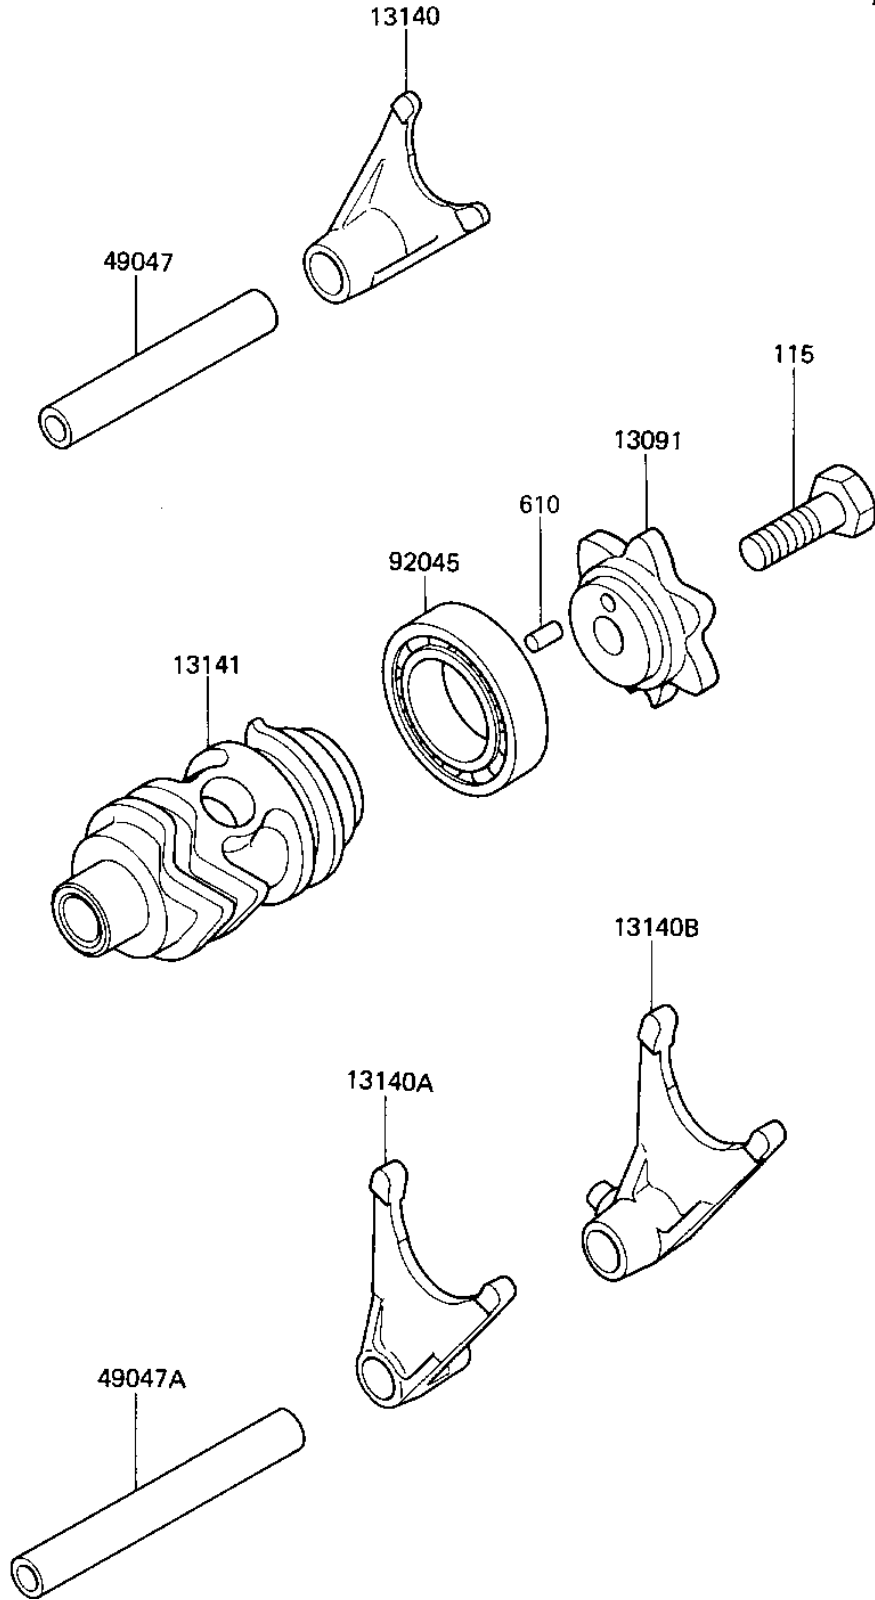

# 1987 KX80 PARTS DIAGRAM

## GEAR CHANGE DRUM & FORKS

E1362-0105

# 1987 KX80 PARTS LIST

## GEAR CHANGE DRUM & FORKS

ITEM NAME	PART NUMBER	QUANTITY
HOLDER,CHANGE DRUM (Ref # 13091)	13091-1390	1
FORK-SHIFT,5TH&6TH (Ref # 13140)	13140-1139	1
FORK-SHIFT,2ND&3RD (Ref # 13140A)	13140-1140	1
FORK-SHIFT,LOW&4TH (Ref # 13140B)	13140-1141	1
DRUM-CHANGE (Ref # 13141)	13141-1120	1
ROD-SHIFT,L=64.5 (Ref # 49047)	49047-1063	1
ROD-SHIFT,L=81 (Ref # 49047A)	49047-1064	1
BEARING,BALL,#6905 (Ref # 92045)	92045-036	1
BOLT-SMALL-UPSET 8X25 (Ref # 115)	115G0825	1
PIN DOWEL 4X8 (Ref # 610)	610A0408	1