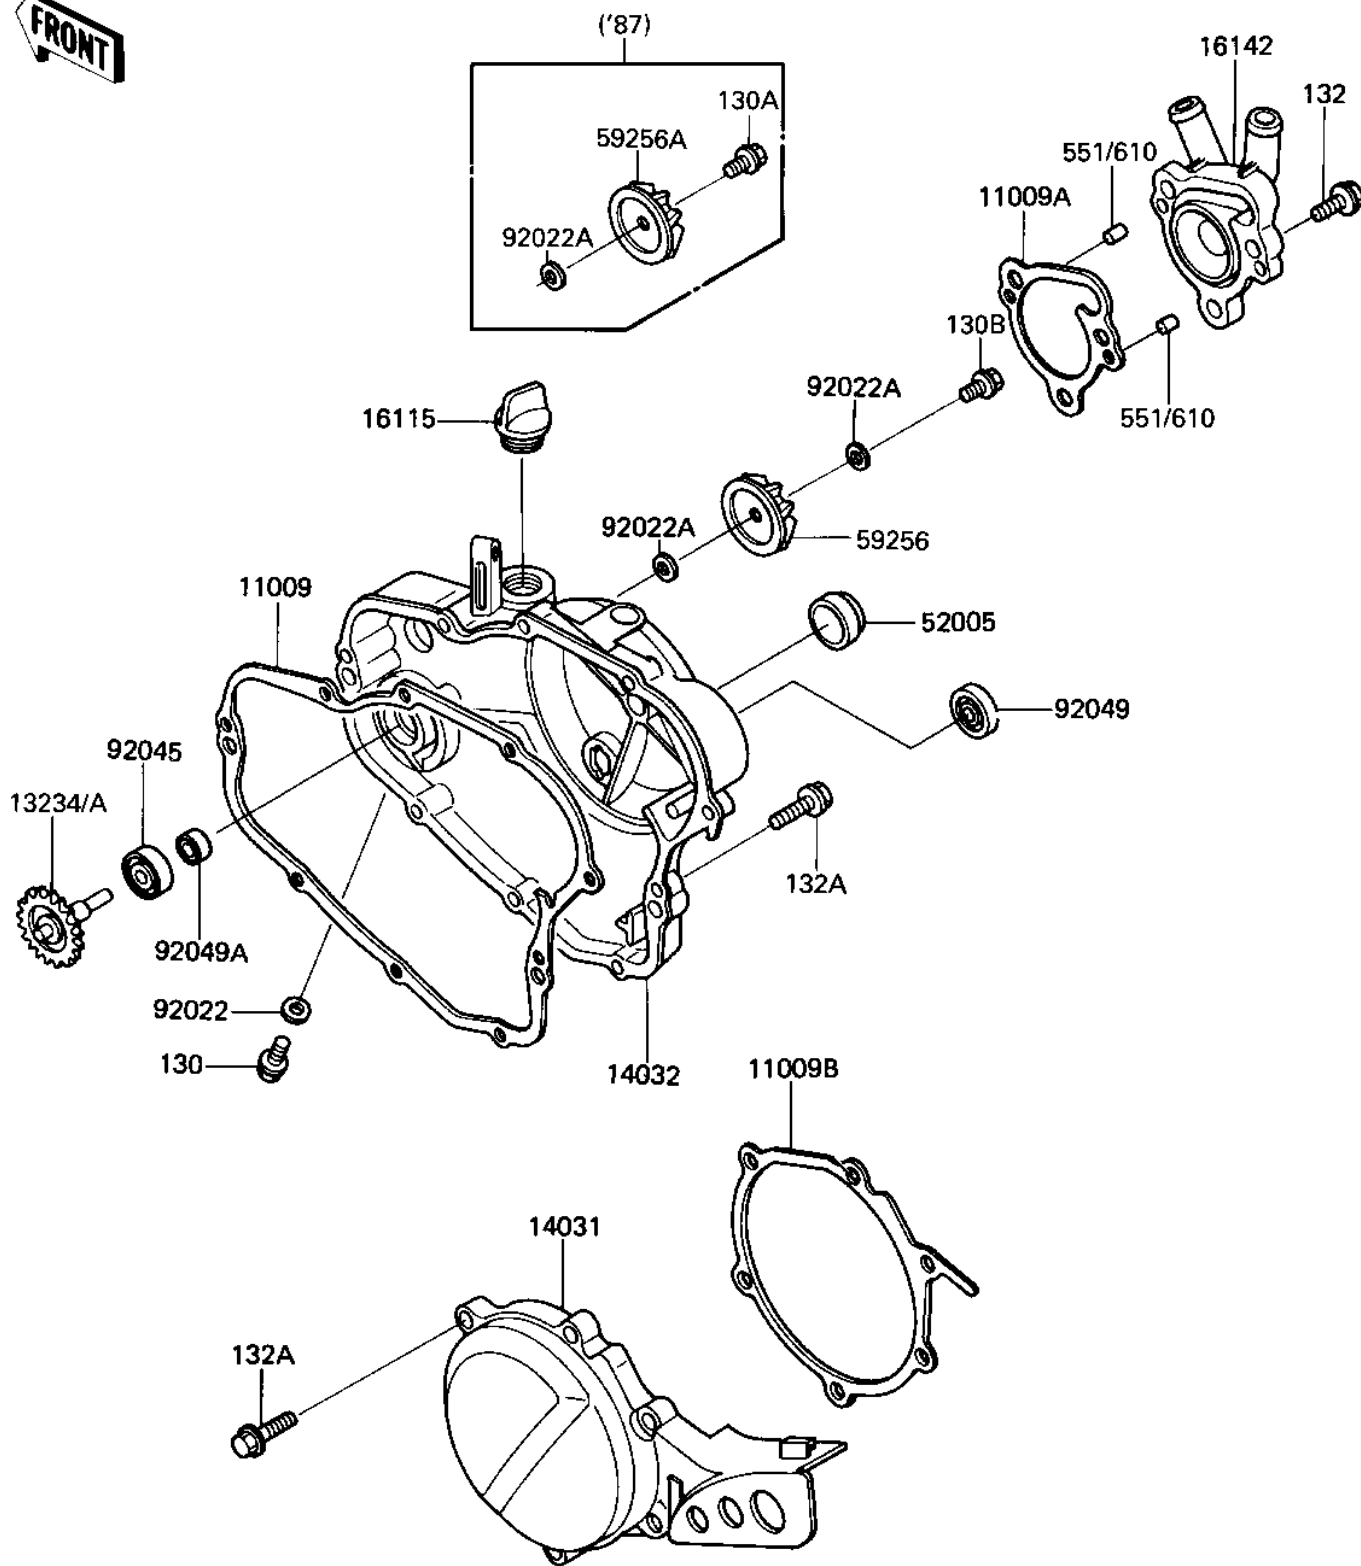

1987 KX80 PARTS DIAGRAM

ENGINE COVERS/WATER PUMP

E1431-01/8

1987 KX80 PARTS LIST

ENGINE COVERS/WATER PUMP

ITEM NAME	PART NUMBER	QUANTITY
-----------	-------------	----------