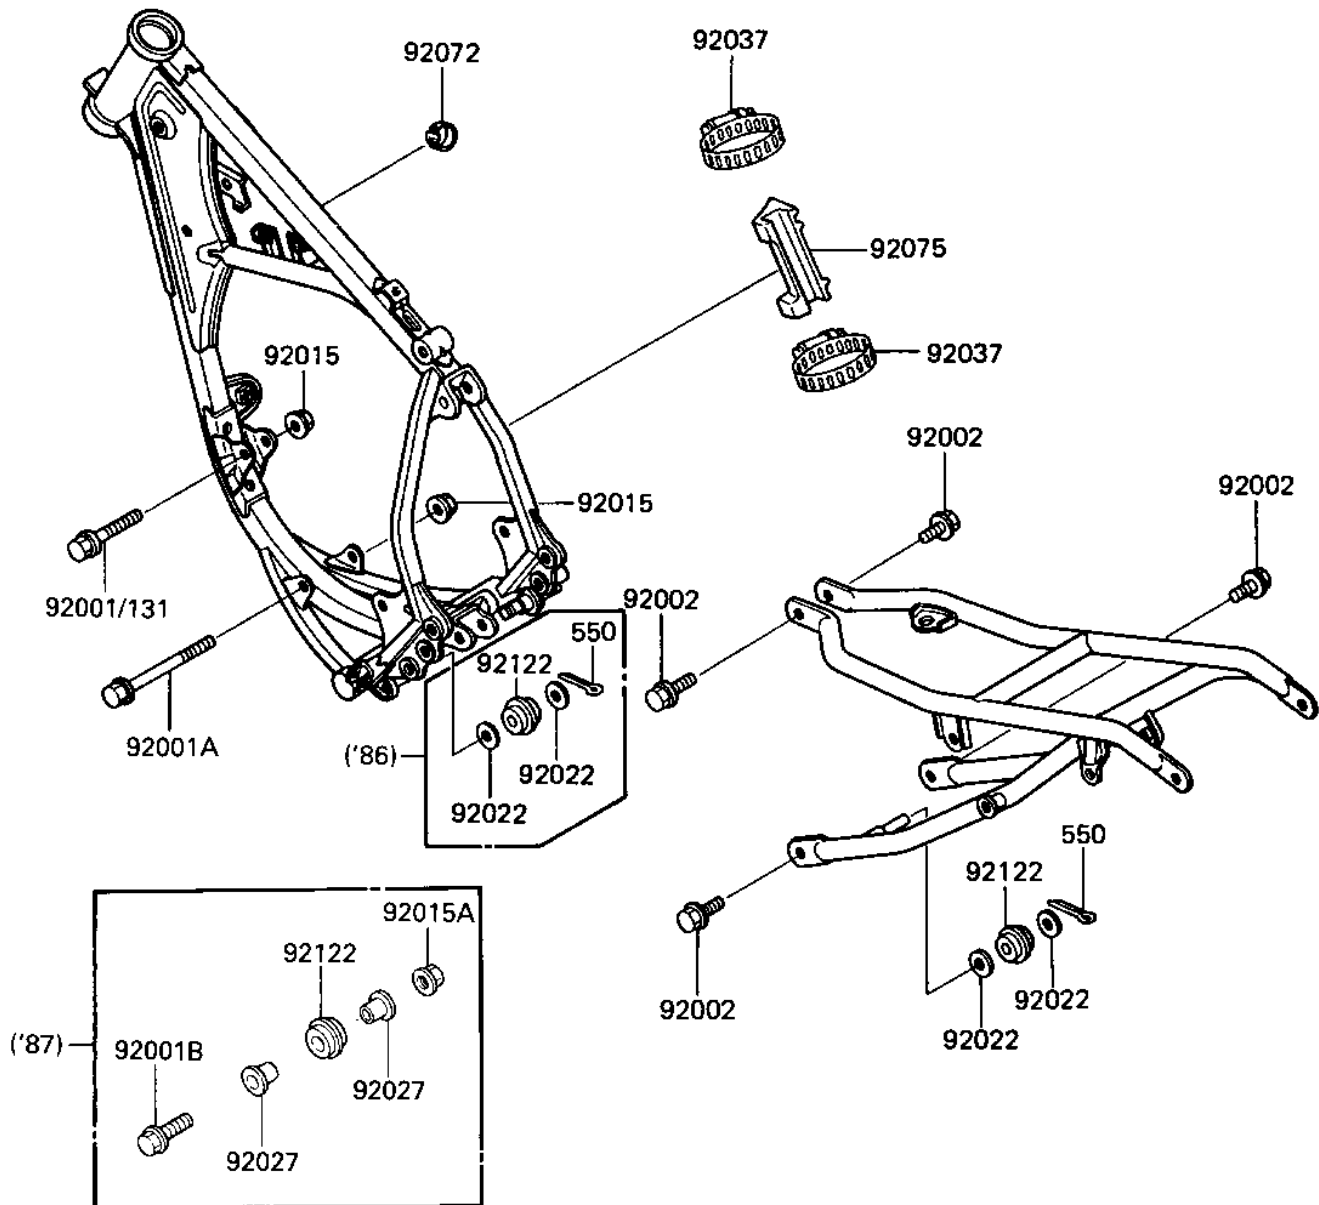

1987 KX80 PARTS DIAGRAM

FRAME FITTINGS

FZ151-U218

1987 KX80 PARTS LIST

FRAME FITTINGS

ITEM NAME	PART NUMBER	QUANTITY
-----------	-------------	----------