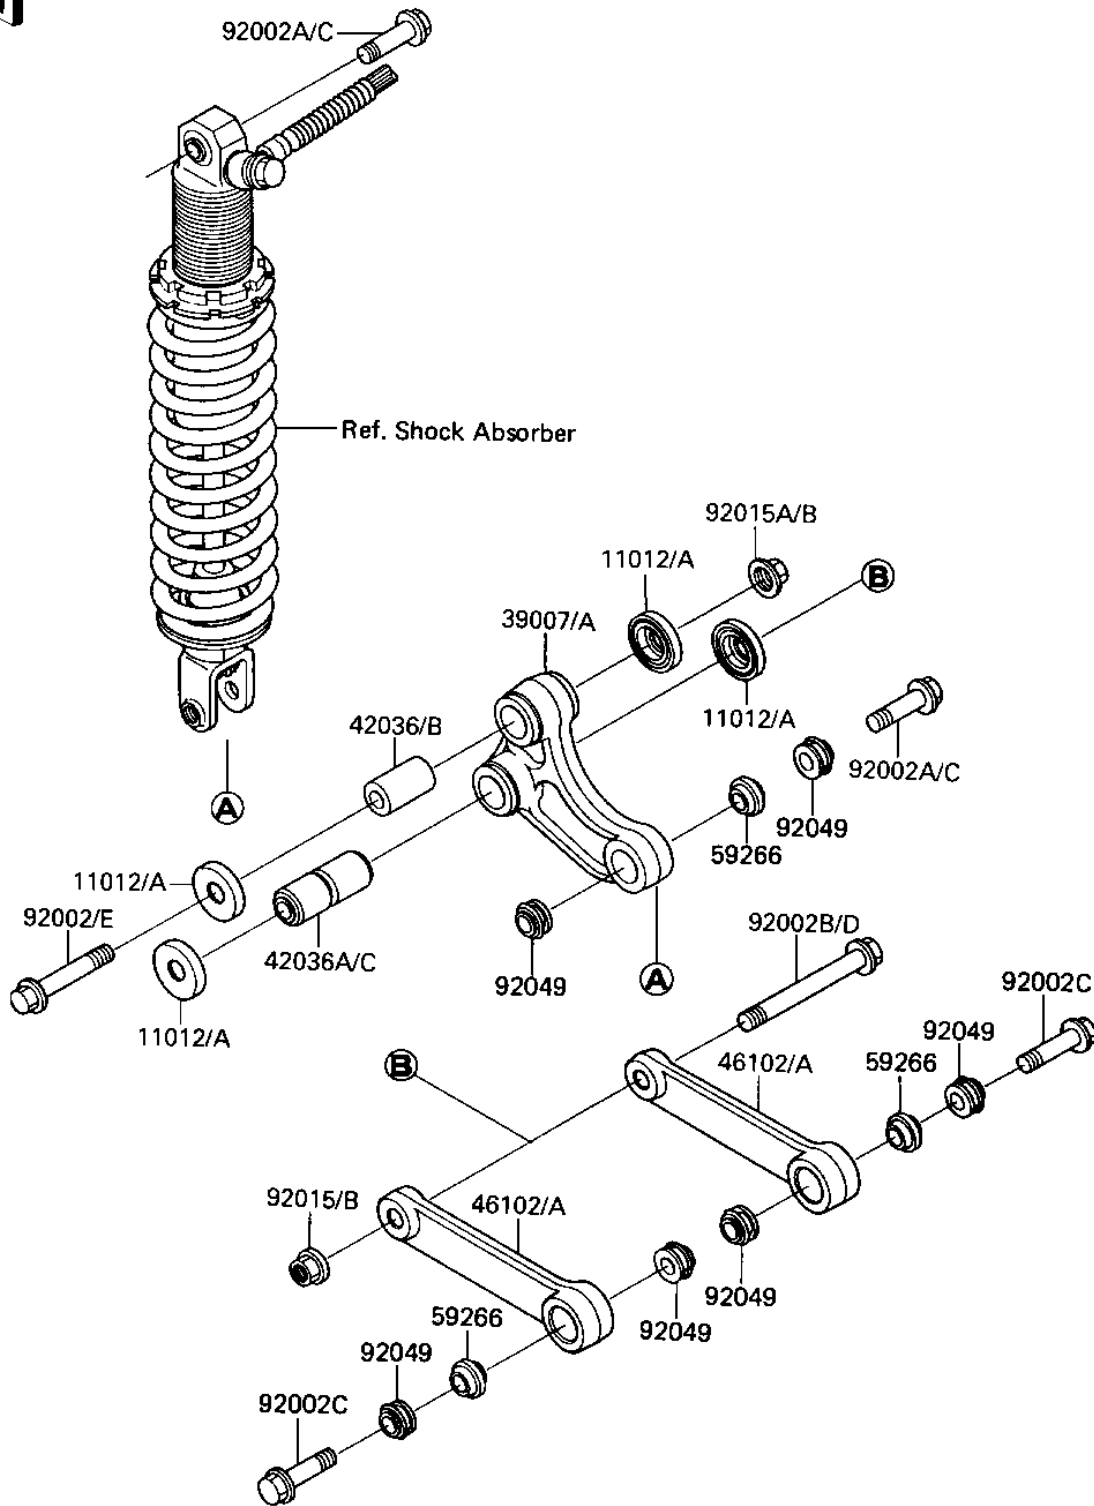

1986 KX80 PARTS DIAGRAM

REAR SUSPENSION

F2150-0061

1986 KX80 PARTS LIST

REAR SUSPENSION

ITEM NAME	PART NUMBER	QUANTITY
CAP,ARM (Ref # 11012)	11012-1474	4
ARM-SUSP,UNI-TRAK (Ref # 39007)	39007-1080	1
SLEEVE,10.2X21X36 (Ref # 42036)	42036-1167	1
SLEEVE,10.2X21X53 (Ref # 42036A)	42036-1168	1
ROD,SUSPENSION (Ref # 46102)	46102-1166	2
JOINT-BALL (Ref # 59266)	59266-1061	3
BOLT,ARM,10MM (Ref # 92002)	92002-1575	1
BOLT,FLANGED,10X36 (Ref # 92002A)	92002-1578	2
BOLT,10X90 (Ref # 92002B)	92002-1674	1
BOLT,10X40 (Ref # 92002C)	92002-1675	2
NUT,FLANGED,10MM (Ref # 92015)	92015-1428	1
NUT,LOCK,FLANGED,10MM (Ref # 92015A)	92015-1338	1
SEAL-OIL,XHM10217J-A (Ref # 92049)	92049-1233	6