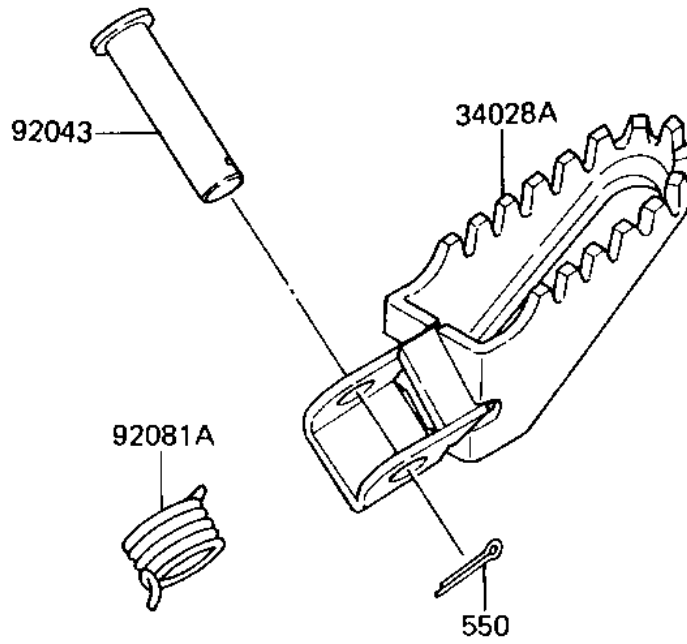

1986 KX80 PARTS DIAGRAM

FOOTRESTS

F2160-0141

1986 KX80 PARTS LIST

FOOTRESTS

ITEM NAME	PART NUMBER	QUANTITY
STEP,LH (Ref # 34028)	34028-1187	1
STEP,RH (Ref # 34028A)	34028-1188	1
PIN,8X32 (Ref # 92043)	92043-1143	2
SPRING,FOOTREST (Ref # 92081)	92081-1491	1
SPRING,FOOTREST,RH (Ref # 92081A)	92081-1543	1
PIN,COTTER,2.5X15 (Ref # 550)	550D2515	2