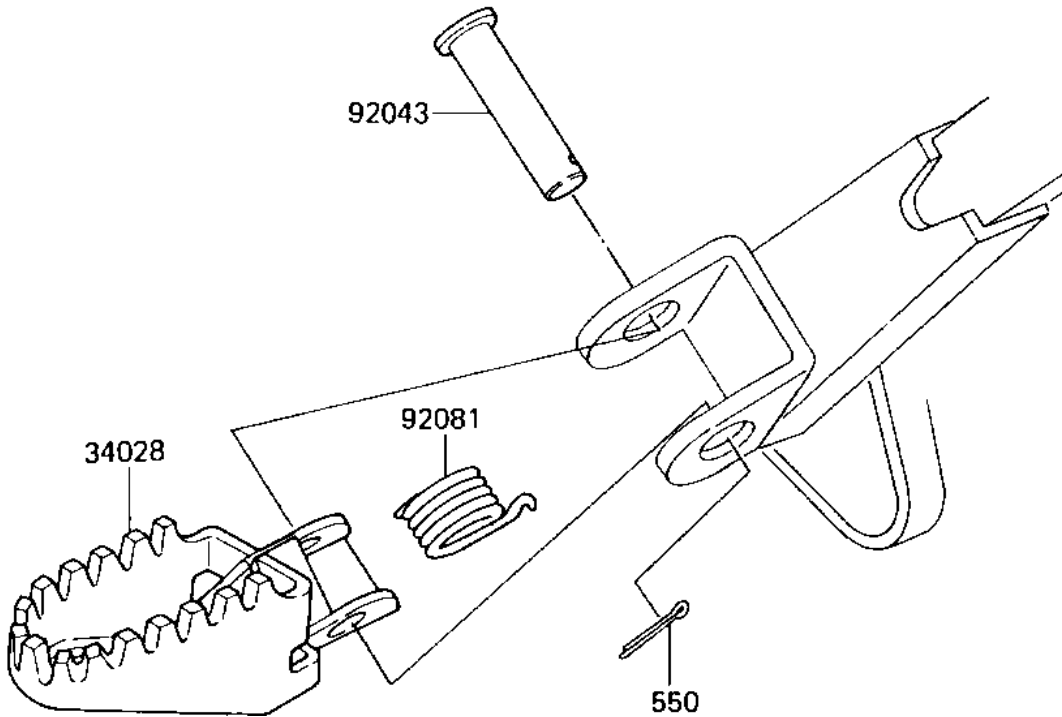

1986 KX80 PARTS DIAGRAM

FOOTRESTS

F2160-0141

1986 KX80 PARTS LIST

FOOTRESTS

ITEM NAME	PART NUMBER	QUANTITY
STEP,LH (Ref # 34028)	34028-1187	1
STEP,RH (Ref # 34028A)	34028-1188	1
PIN,8X32 (Ref # 92043)	92043-1143	2
SPRING,FOOTREST (Ref # 92081)	92081-1491	1
SPRING,FOOTREST,RH (Ref # 92081A)	92081-1543	1
PIN,COTTER,2.5X15 (Ref # 550)	550D2515	2