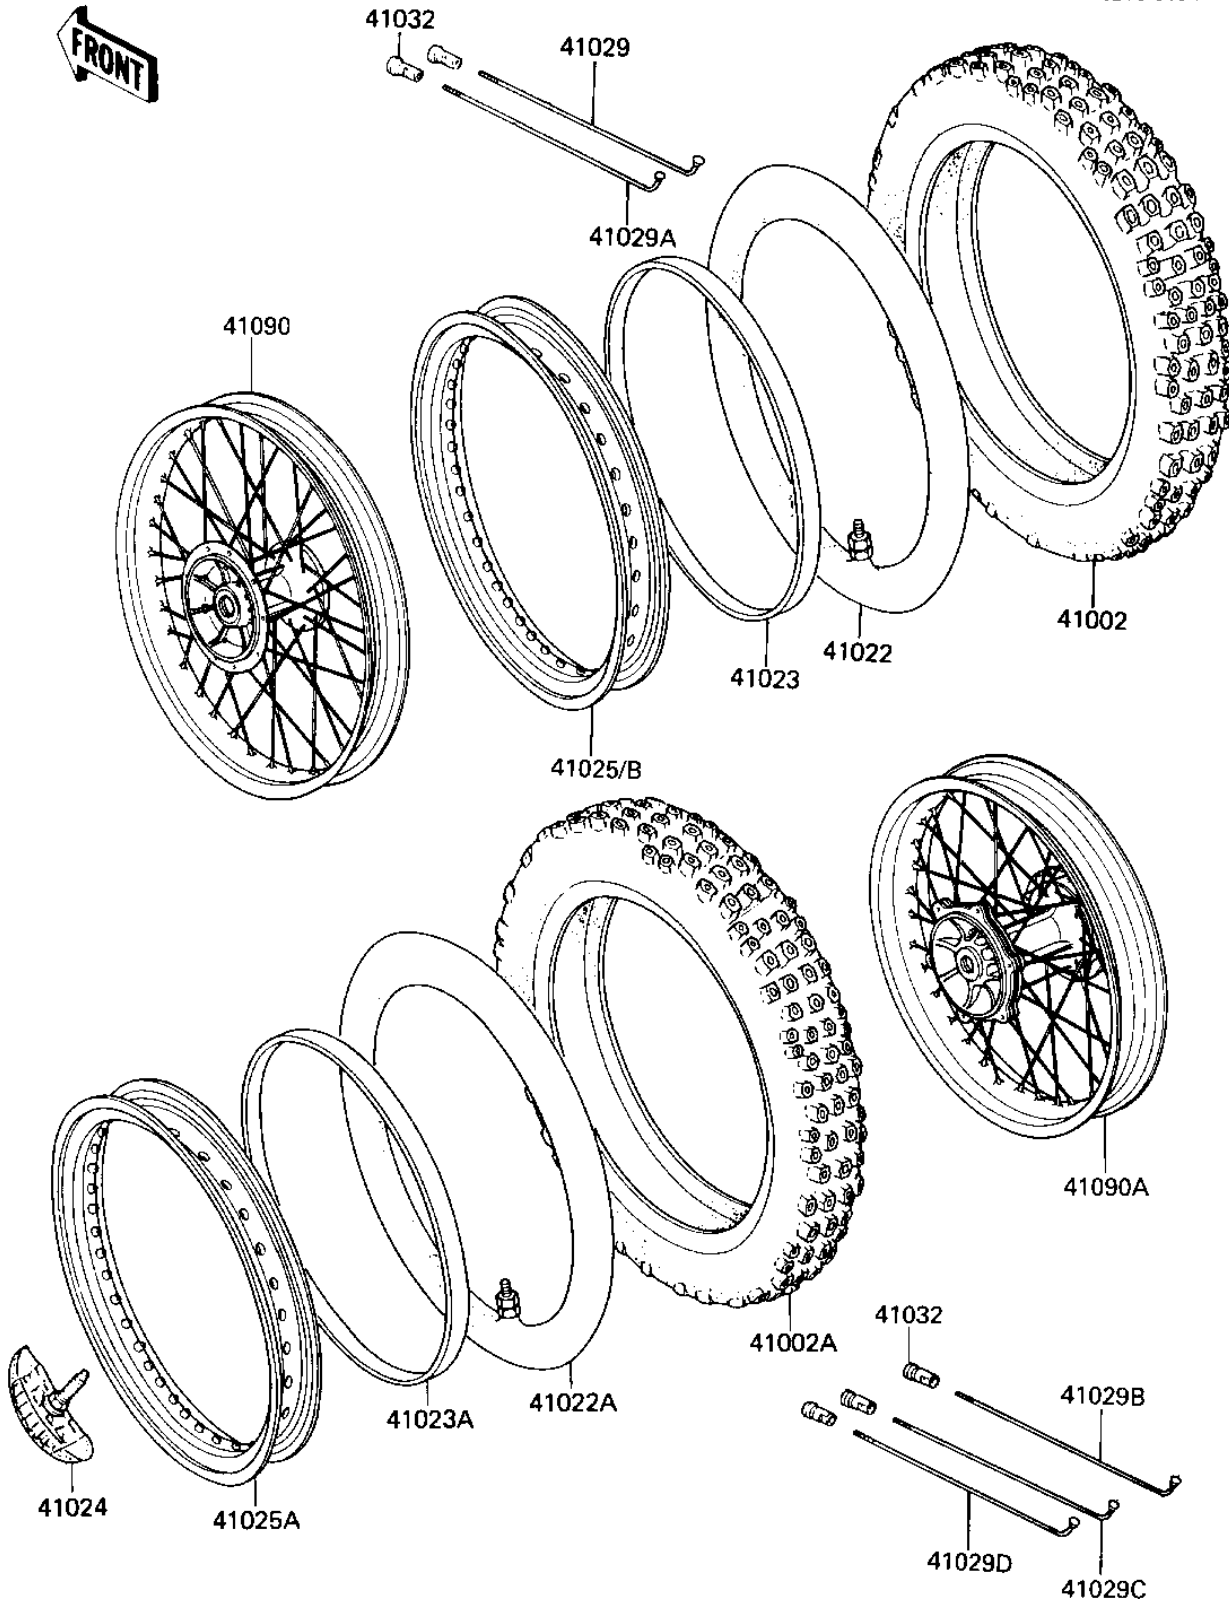

1986 KX80 PARTS DIAGRAM

WHEELS/TIRES

F2210-0134

1986 KX80 PARTS LIST

WHEELS/TIRES

ITEM NAME	PART NUMBER	QUANTITY
TIRE (Ref # 41002)	41002-1574	1
TIRE,RR,90/100-14,K69 (Ref # 41002A)	41002-1787	1
TUBE-TIRE (Ref # 41022)	41022-1124	1
TUBE-TIRE (Ref # 41022A)	41022-1125	1
BAND-RIM,FR (Ref # 41023)	41023-1067	1
BAND-RIM,RR (Ref # 41023A)	41023-1068	1
PROTECTOR,BEAD 1.60A (Ref # 41024)	41024-010	1
RIM,FR,1.40X17 (Ref # 41025)	41025-1170	1
RIM,RR (Ref # 41025A)	41025-1134	1
SPOKE-INNER,FR,189MMX (Ref # 41029)	41029-1113	14
SPOKE-INNER,FR,185MMX (Ref # 41029A)	41029-1114	14
SPOKE-INNER,RR,RH (Ref # 41029B)	41029-1138	14
SPOKE-INNER,RR,LH (Ref # 41029C)	41029-1139	7
SPOKE-INNER (Ref # 41029D)	41029-1171	7
NIPPLE-SPOKE (Ref # 41032)	41032-1057	56