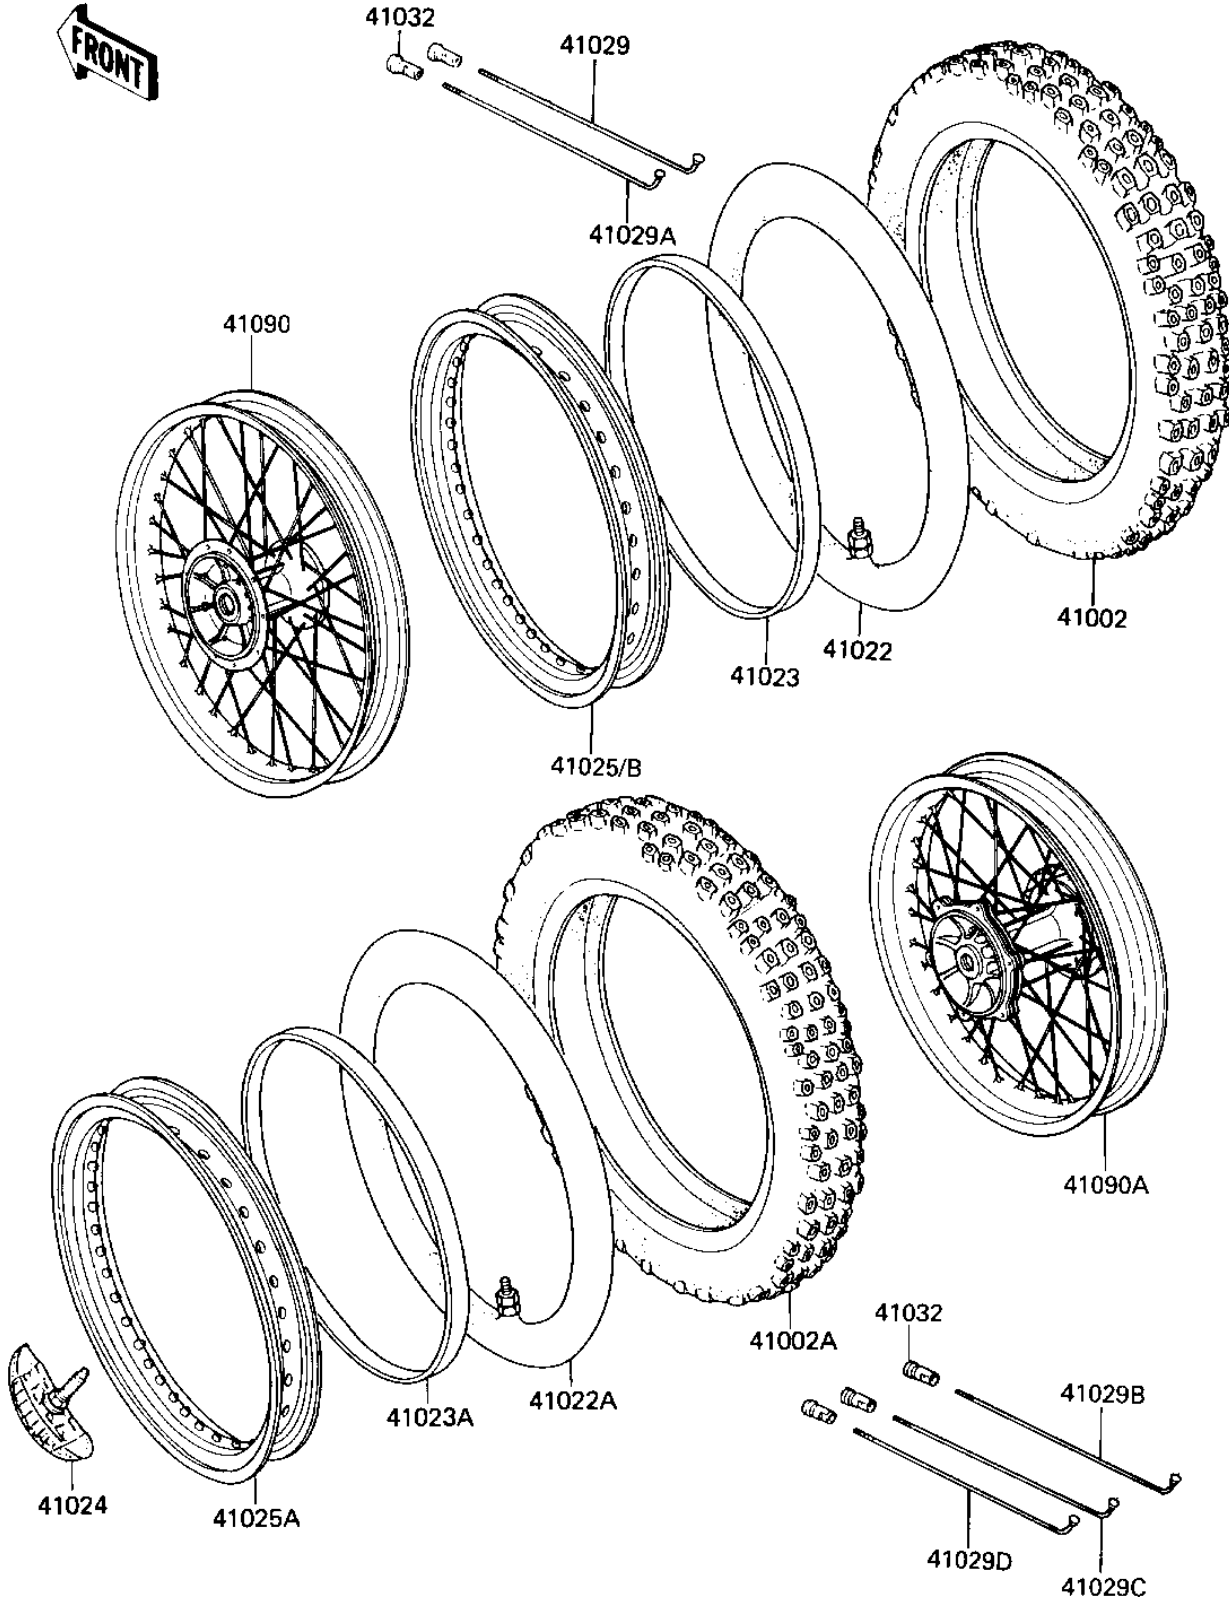

1987 KX80 PARTS DIAGRAM

WHEELS/TIRES

F2210-0134

1987 KX80 PARTS LIST

WHEELS/TIRES

ITEM NAME	PART NUMBER	QUANTITY
TIRE (Ref # 41002)	41002-1574	1
TIRE,RR,90/100-14,K69 (Ref # 41002A)	41002-1787	1
TUBE-TIRE (Ref # 41022)	41022-1124	1
TUBE-TIRE (Ref # 41022A)	41022-1125	1
BAND-RIM,FR (Ref # 41023)	41023-1067	1
BAND-RIM,RR (Ref # 41023A)	41023-1068	1
PROTECTOR,BEAD 1.60A (Ref # 41024)	41024-010	1
RIM,RR (Ref # 41025A)	41025-1134	1
RIM,FR,1.40X17 (Ref # 41025B)	41025-1170	1
SPOKE-INNER,FR,189MMX (Ref # 41029)	41029-1113	14
SPOKE-INNER,FR,185MMX (Ref # 41029A)	41029-1114	14
SPOKE-INNER,RR,RH (Ref # 41029B)	41029-1138	14
SPOKE-INNER,RR,LH (Ref # 41029C)	41029-1139	7
SPOKE-INNER (Ref # 41029D)	41029-1171	7
NIPPLE-SPOKE (Ref # 41032)	41032-1057	56
WHEEL-SUB ASSY,FR (Ref # 41090)	41090-1054	1
WHEEL-SUB ASSY,RR (Ref # 41090A)	41090-1055	1