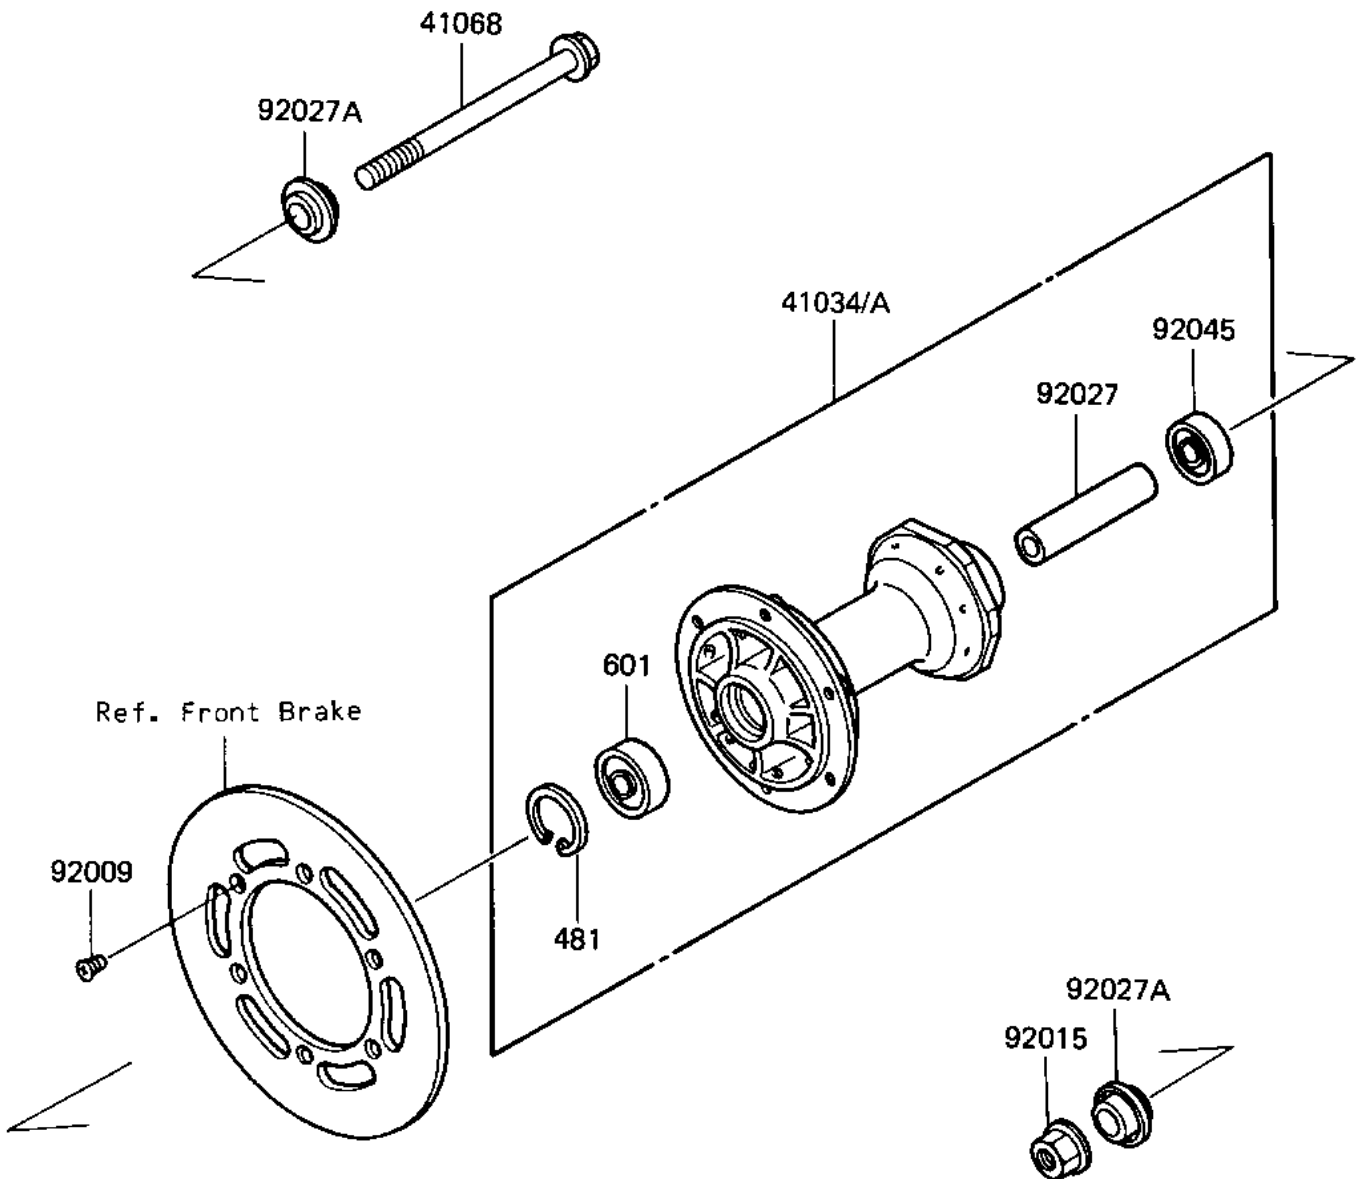

# 1986 KX80 PARTS DIAGRAM

## FRONT HUB

F2230-0134

# 1986 KX80 PARTS LIST

## FRONT HUB

ITEM NAME	PART NUMBER	QUANTITY
DRUM-ASSY,FRONT BRAKE (Ref # 41034)	41034-1137	1
AXLE,FR (Ref # 41068)	41068-1200	1
SCREW,6X10 (Ref # 92009)	92009-1375	6
NUT-12MM (Ref # 92015)	92015-1156	1
COLLAR,L=81 (Ref # 92027)	92027-1925	1
COLLAR,L=6 (Ref # 92027A)	92027-1926	2
BEARING-BALL,TMB201LL (Ref # 92045)	92045-1062	1
CIRCLIP.37MM (Ref # 481)	481J3700	1
BEARING-BALL, #6201UUC3 (Ref # 601)	601B6301UU	1