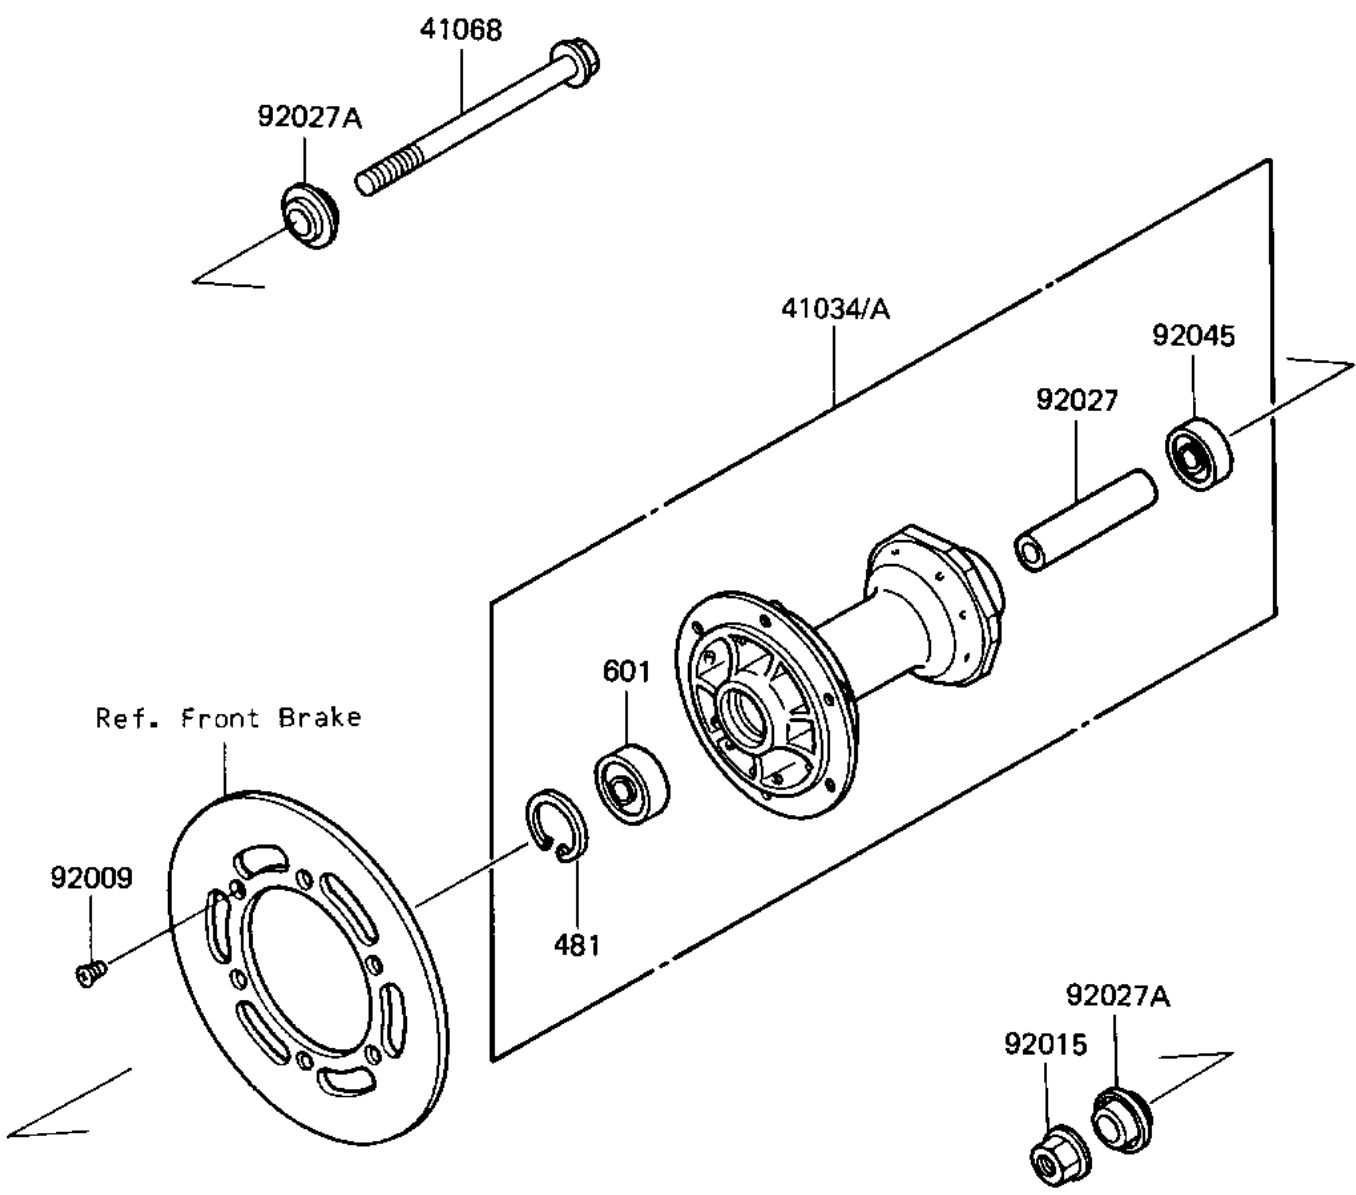

1987 KX80 PARTS DIAGRAM

FRONT HUB

F2230-0134

1987 KX80 PARTS LIST

FRONT HUB

| ITEM NAME | PART NUMBER | QUANTITY |
|--------------------------------------|-------------|----------|
| DRUM-ASSY,FRONT BRAKE (Ref # 41034A) | 41034-1150 | 1 |
| AXLE,FR (Ref # 41068) | 41068-1200 | 1 |
| SCREW,6X10 (Ref # 92009) | 92009-1375 | 6 |
| NUT-12MM (Ref # 92015) | 92015-1156 | 1 |
| COLLAR,L=81 (Ref # 92027) | 92027-1925 | 1 |
| COLLAR,L=6 (Ref # 92027A) | 92027-1926 | 2 |
| BEARING-BALL,TMB201LL (Ref # 92045) | 92045-1062 | 1 |
| CIRCLIP.37MM (Ref # 481) | 481J3700 | 1 |
| BEARING-BALL, #6201UUC3 (Ref # 601) | 601B6301UU | 1 |