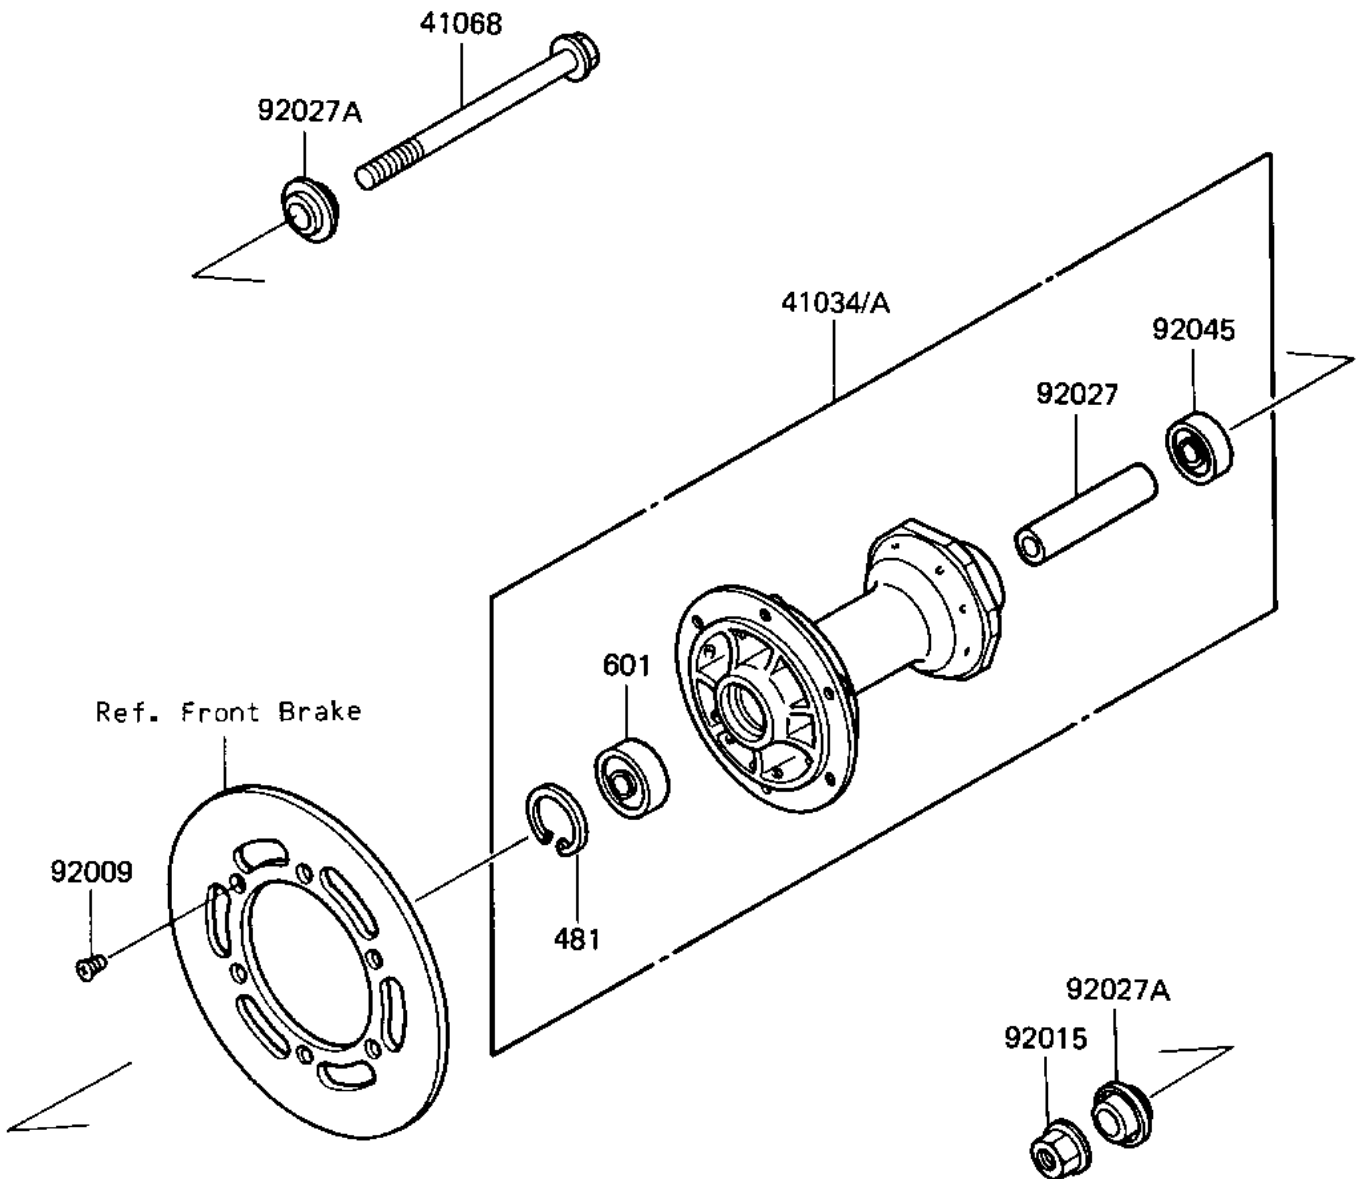

1987 KX80 PARTS DIAGRAM

FRONT HUB

F2230-0134

1987 KX80 PARTS LIST

FRONT HUB

ITEM NAME	PART NUMBER	QUANTITY
DRUM-ASSY,FRONT BRAKE (Ref # 41034A)	41034-1150	1
AXLE,FR (Ref # 41068)	41068-1200	1
SCREW,6X10 (Ref # 92009)	92009-1375	6
NUT-12MM (Ref # 92015)	92015-1156	1
COLLAR,L=81 (Ref # 92027)	92027-1925	1
COLLAR,L=6 (Ref # 92027A)	92027-1926	2
BEARING-BALL,TMB201LL (Ref # 92045)	92045-1062	1
CIRCLIP.37MM (Ref # 481)	481J3700	1
BEARING-BALL, #6201UUC3 (Ref # 601)	601B6301UU	1