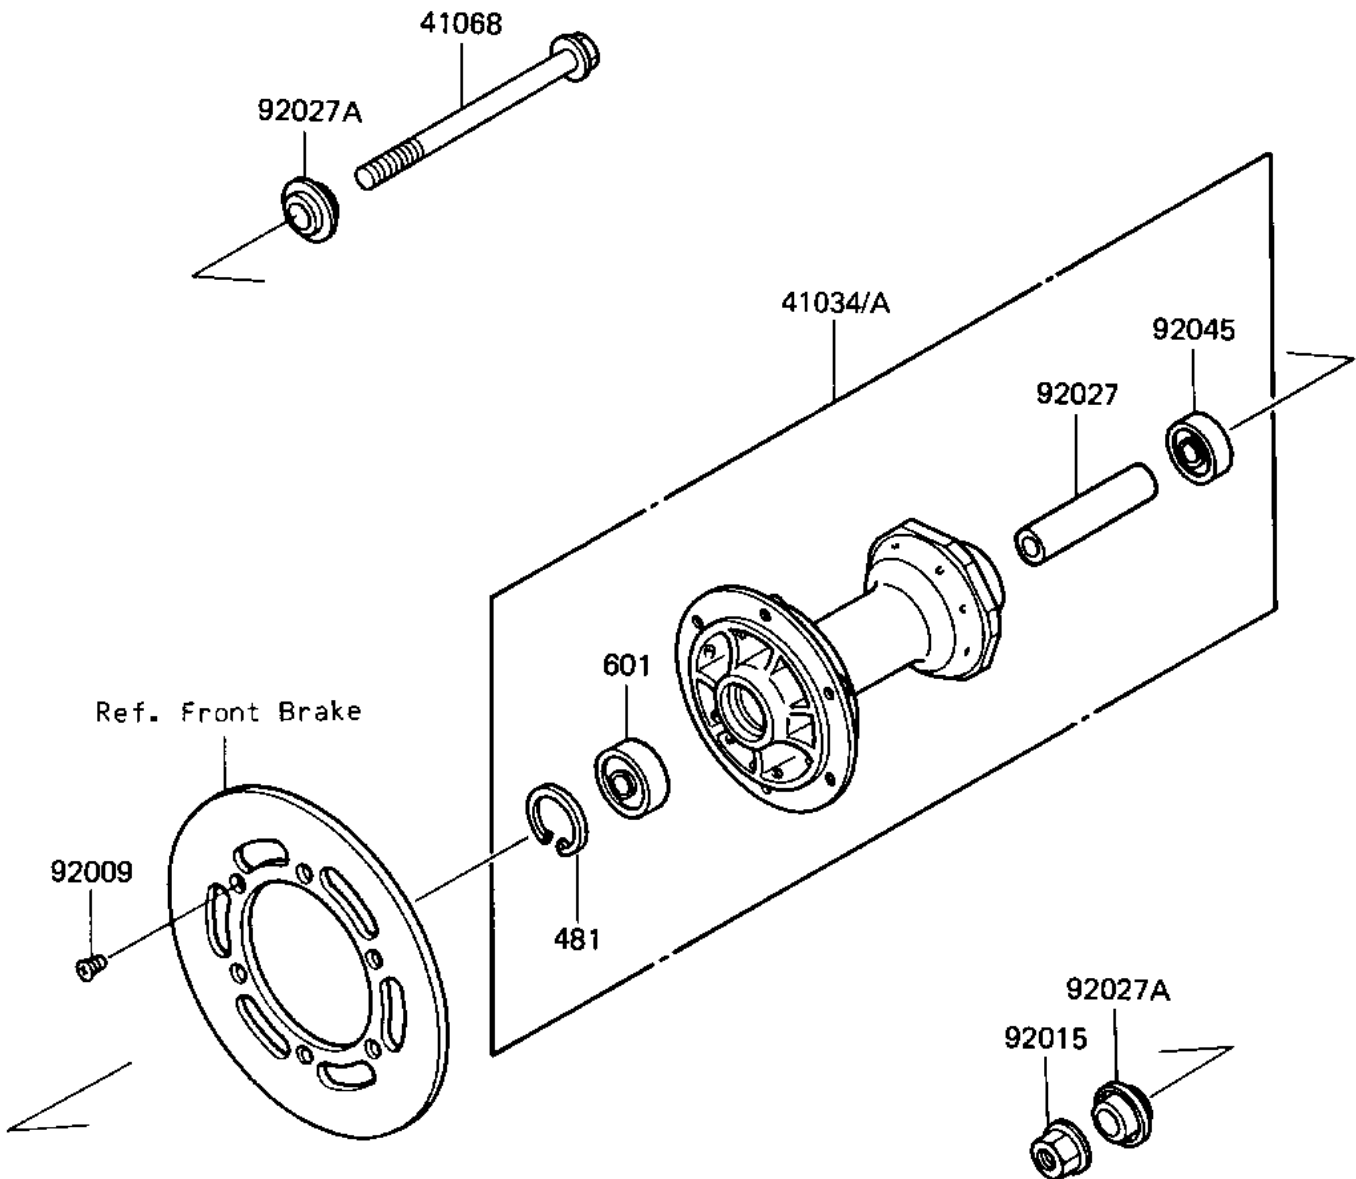

# 1987 KX80 PARTS DIAGRAM

## FRONT HUB

F2230-0134

# 1987 KX80 PARTS LIST

## FRONT HUB

ITEM NAME	PART NUMBER	QUANTITY
DRUM-ASSY,FRONT BRAKE (Ref # 41034A)	41034-1150	1
AXLE,FR (Ref # 41068)	41068-1200	1
SCREW,6X10 (Ref # 92009)	92009-1375	6
NUT-12MM (Ref # 92015)	92015-1156	1
COLLAR,L=81 (Ref # 92027)	92027-1925	1
COLLAR,L=6 (Ref # 92027A)	92027-1926	2
BEARING-BALL,TMB201LL (Ref # 92045)	92045-1062	1
CIRCLIP.37MM (Ref # 481)	481J3700	1
BEARING-BALL, #6201UUC3 (Ref # 601)	601B6301UU	1