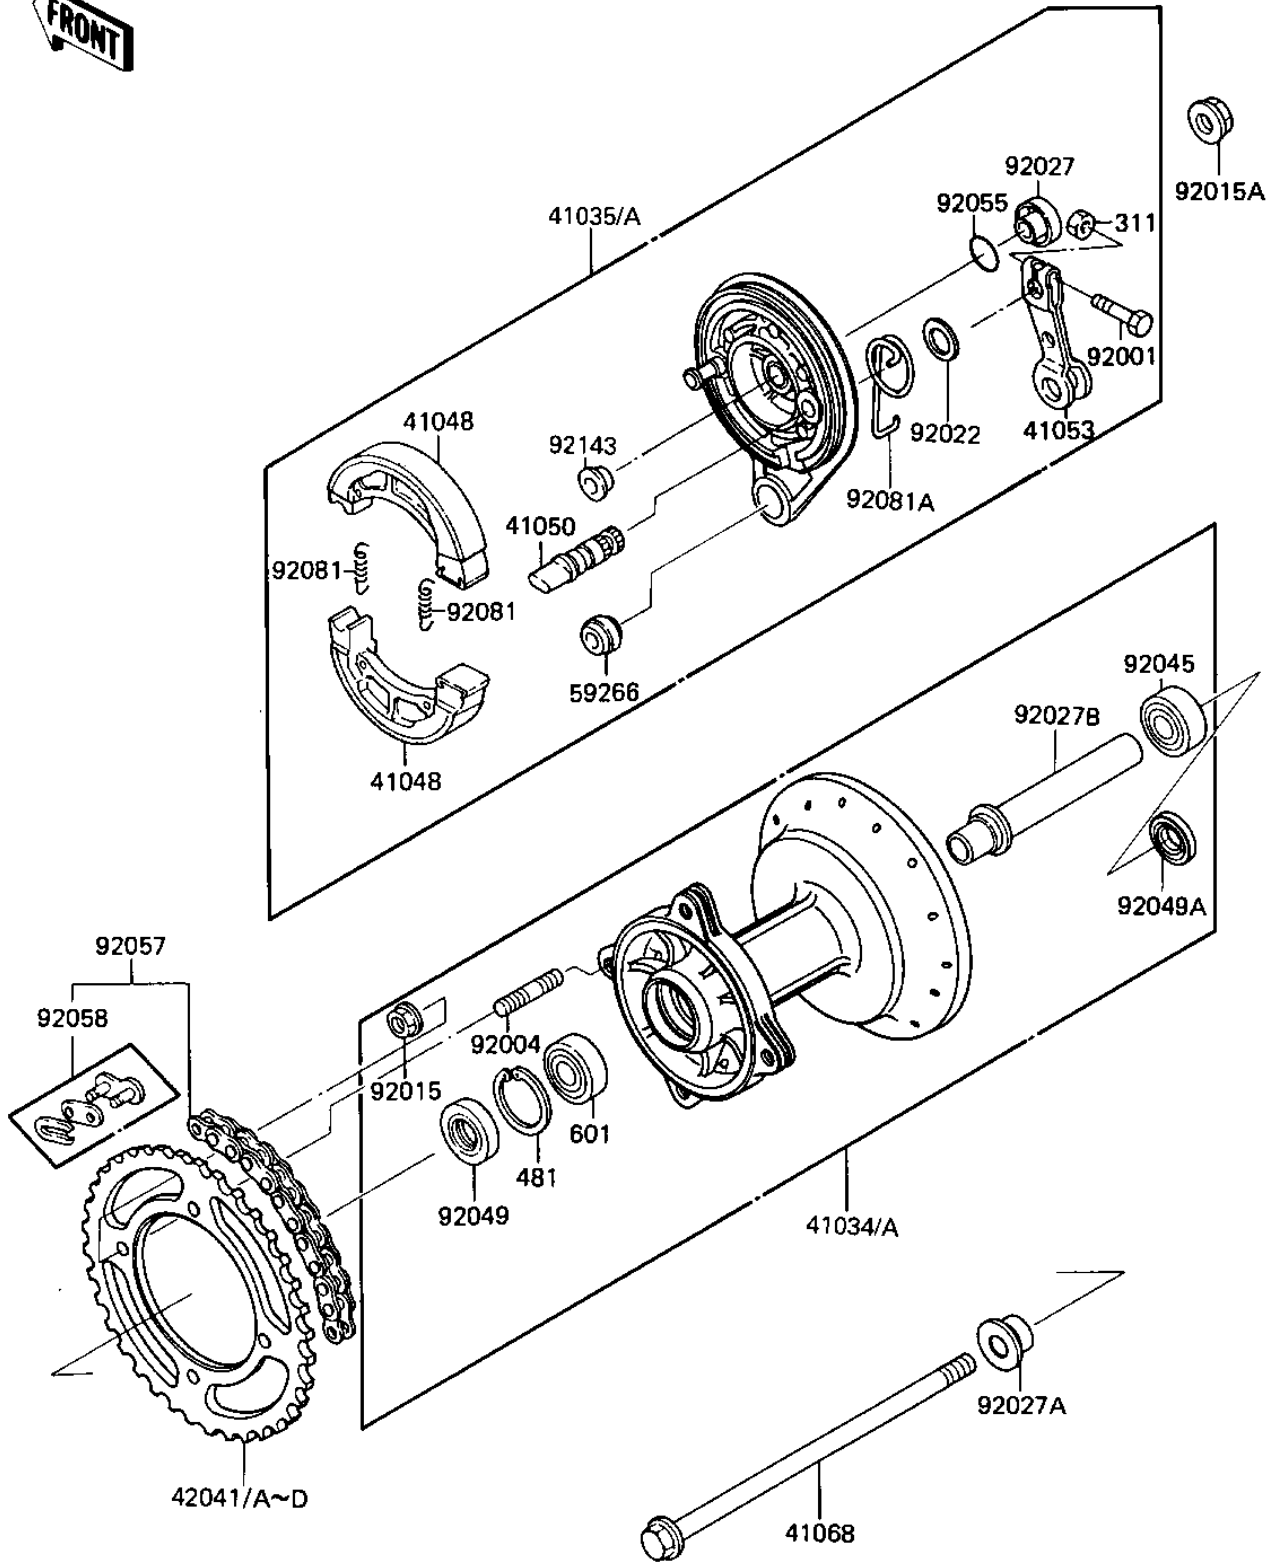

# 1986 KX80 PARTS DIAGRAM

## REAR HUB/BRAKE/CHAIN

F 2240-0182

## REAR HUB/BRAKE/CHAIN

ITEM NAME	PART NUMBER	QUANTITY
DRUM-ASSY,REAR BRAKE (Ref # 41034)	41034-1151	1
PANEL-ASSY-BRAKE,RR (Ref # 41035)	41035-1195	1
SHOE-BRAKE (Ref # 41048)	41048-1083	2
CAM-BRAKE,RR (Ref # 41050)	41050-1061	1
LEVER-BRAKE CAM (Ref # 41053)	41053-1062	1
AXLE,RR (Ref # 41068)	41068-1201	1
SPROCKET-HUB,49T (Ref # 42041)	42041-1207	1
SPROCKET-HUB,47T (Ref # 42041A)	42041-1226	1
SPROCKET-HUB,48T (Ref # 42041B)	42041-1227	1
SPROCKET-HUB,50T (Ref # 42041C)	42041-1228	1
SPROCKET-HUB,51T (Ref # 42041D)	42041-1229	1
JOINT-BALL,BRAKE PANE (Ref # 59266)	59266-1013	1
BOLT,5X25 (Ref # 92001)	92001-1695	1
STUD,8X16 (Ref # 92004)	92004-1053	4
NUT-8MM (Ref # 92015)	92015-1022	4
NUT-12MM (Ref # 92015A)	92015-1156	1
WASHER,13X26X0.5 (Ref # 92022)	92022-1715	1
COLLAR,BRAKE PANEL,RH (Ref # 92027)	92027-1542	1
COLLAR,REAR AXLE,14.5 (Ref # 92027A)	92027-1813	1
COLLAR,L=113.5 (Ref # 92027B)	92027-1927	1
BEARING-BALL,TMB201LL (Ref # 92045)	92045-1062	1
SEAL-OIL,DD20377 (Ref # 92049)	92049-1096	1
SEAL-OIL,DC25323.5 (Ref # 92049A)	92049-1232	1
"O" RING (Ref # 92055)	92055-104	1
CHAIN,DRIVE DID420MX1 (Ref # 92057)	92057-1173	1
JOINT-CHAIN (Ref # 92058)	92058-1053	1
SPRING,BRAKE SHOE (Ref # 92081)	92081-1766	2
SPRING,BRAKE CAM LEVE (Ref # 92081A)	92081-1897	1
COLLAR (Ref # 92143)	92143-1022	1

## REAR HUB/BRAKE/CHAIN

ITEM NAME	PART NUMBER	QUANTITY
NUT-HEX (Ref # 311)	311G0500	1
CIRCLIP.37MM (Ref # 481)	481J3700	1
BEARING-BALL, #6201UUC3 (Ref # 601)	601B6301UU	1