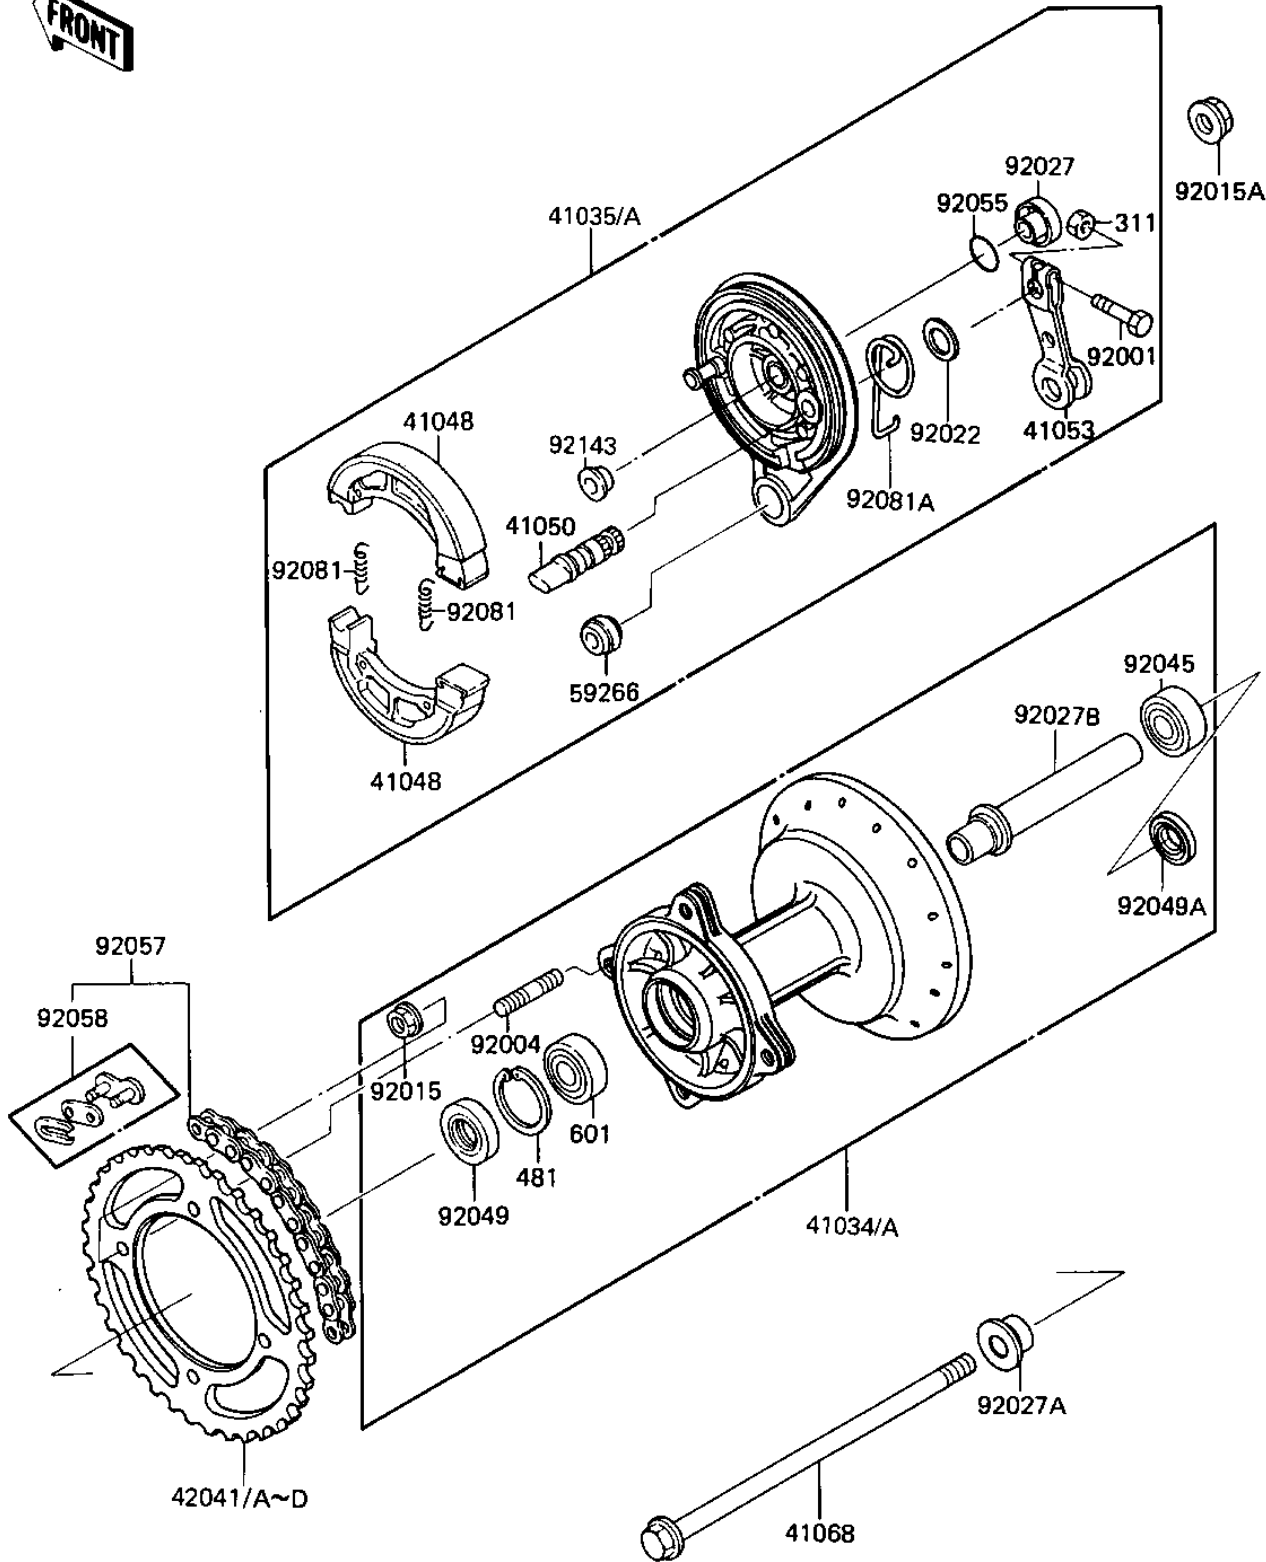

# 1987 KX80 PARTS DIAGRAM

REAR HUB/BRAKE/CHAIN

F 2240-0182

# 1987 KX80 PARTS LIST

## REAR HUB/BRAKE/CHAIN

ITEM NAME	PART NUMBER	QUANTITY
DRUM-ASSY,REAR BRAKE (Ref # 41034A)	41034-1151	1
PANEL-ASSY-BRAKE,RR (Ref # 41035A)	41035-1214	1
SHOE-BRAKE (Ref # 41048)	41048-1083	2
CAM-BRAKE,RR (Ref # 41050)	41050-1061	1
LEVER-BRAKE CAM (Ref # 41053)	41053-1062	1
AXLE,RR (Ref # 41068)	41068-1201	1
SPROCKET-HUB,49T (Ref # 42041)	42041-1207	1
SPROCKET-HUB,47T (Ref # 42041A)	42041-1226	1
SPROCKET-HUB,48T (Ref # 42041B)	42041-1227	1
SPROCKET-HUB,50T (Ref # 42041C)	42041-1228	1
SPROCKET-HUB,51T (Ref # 42041D)	42041-1229	1
JOINT-BALL,BRAKE PANE (Ref # 59266)	59266-1013	1
BOLT,5X25 (Ref # 92001)	92001-1695	1
STUD,8X16 (Ref # 92004)	92004-1053	4
NUT-8MM (Ref # 92015)	92015-1022	4
NUT-12MM (Ref # 92015A)	92015-1156	1
WASHER,13X26X0.5 (Ref # 92022)	92022-1715	1
COLLAR,BRAKE PANEL,RH (Ref # 92027)	92027-1542	1
COLLAR,REAR AXLE,14.5 (Ref # 92027A)	92027-1813	1
COLLAR,L=113.5 (Ref # 92027B)	92027-1927	1
BEARING-BALL,TMB201LL (Ref # 92045)	92045-1062	1
SEAL-OIL,DD20377 (Ref # 92049)	92049-1096	1
SEAL-OIL,DC25323.5 (Ref # 92049A)	92049-1232	1
"O" RING (Ref # 92055)	92055-104	1
CHAIN,DRIVE DID420MX1 (Ref # 92057)	92057-1173	1
JOINT-CHAIN (Ref # 92058)	92058-1053	1
SPRING,BRAKE SHOE (Ref # 92081)	92081-1766	2
SPRING,BRAKE CAM LEVE (Ref # 92081A)	92081-1897	1
COLLAR (Ref # 92143)	92143-1022	1

## REAR HUB/BRAKE/CHAIN

ITEM NAME	PART NUMBER	QUANTITY
NUT-HEX (Ref # 311)	311G0500	1
CIRCLIP.37MM (Ref # 481)	481J3700	1
BEARING-BALL, #6201UUC3 (Ref # 601)	601B6301UU	1