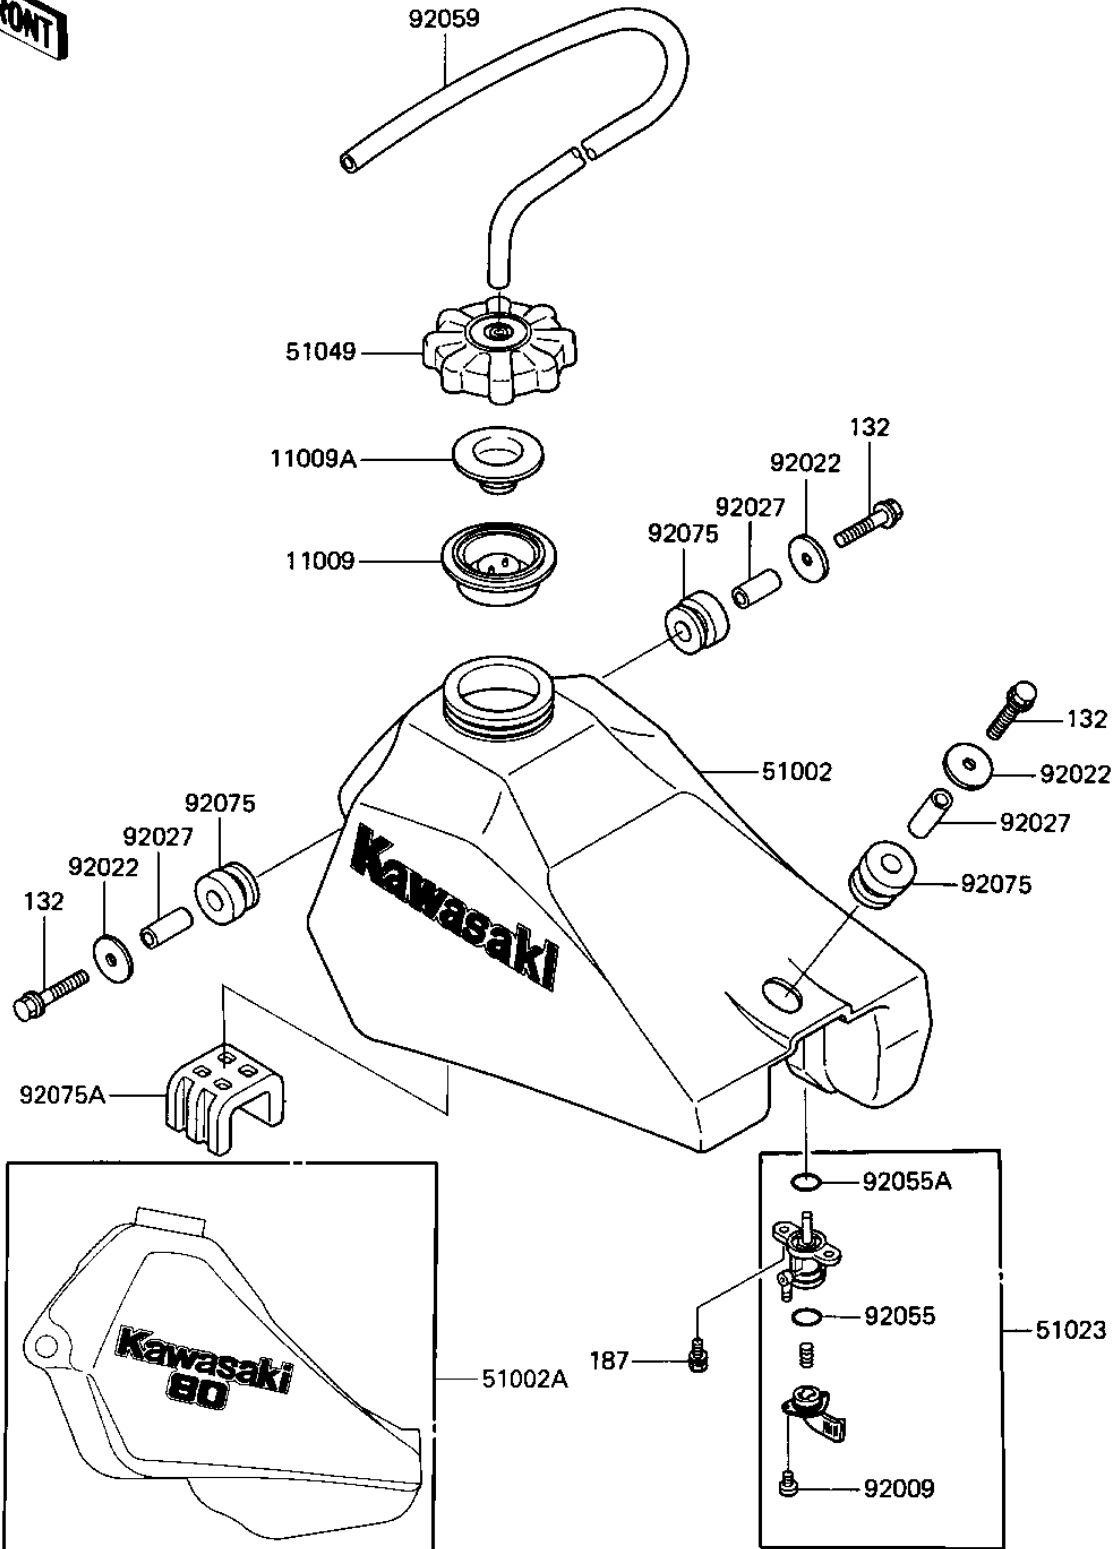

1986 KX80 PARTS DIAGRAM

FUEL TANK

F2410-0309

1986 KX80 PARTS LIST

FUEL TANK

ITEM NAME	PART NUMBER	QUANTITY
GASKET,FUEL TANK (Ref # 11009)	11009-1452	1
GASKET (Ref # 11009A)	11009-1514	1
TANK-COMP-FUEL,L.GREE (Ref # 51002)	51002-5162-6W	1
TAP-ASSY-FUEL (Ref # 51023)	51023-1115	1
CAP-TANK,FUEL (Ref # 51049)	51049-1006	1
SCREW PAN HEAD 3X8 (Ref # 92009)	220E0308	2
WASHER (Ref # 92022)	92022-1690	3
COLLAR,6.8X10X17 (Ref # 92027)	92027-1833	3
RING-O (Ref # 92055)	92055-1299	1
RING-O (Ref # 92055A)	92055-1300	1
TUBE,5X9X350 (Ref # 92059)	92059-1265	1
DAMPER (Ref # 92075)	92075-1660	3
DAMPER (Ref # 92075A)	92075-1761	1
BOLT-FLANGED-SMALL (Ref # 132)	132G0630	3
BOLT-UPSET-WSP (Ref # 187)	187B0616	2