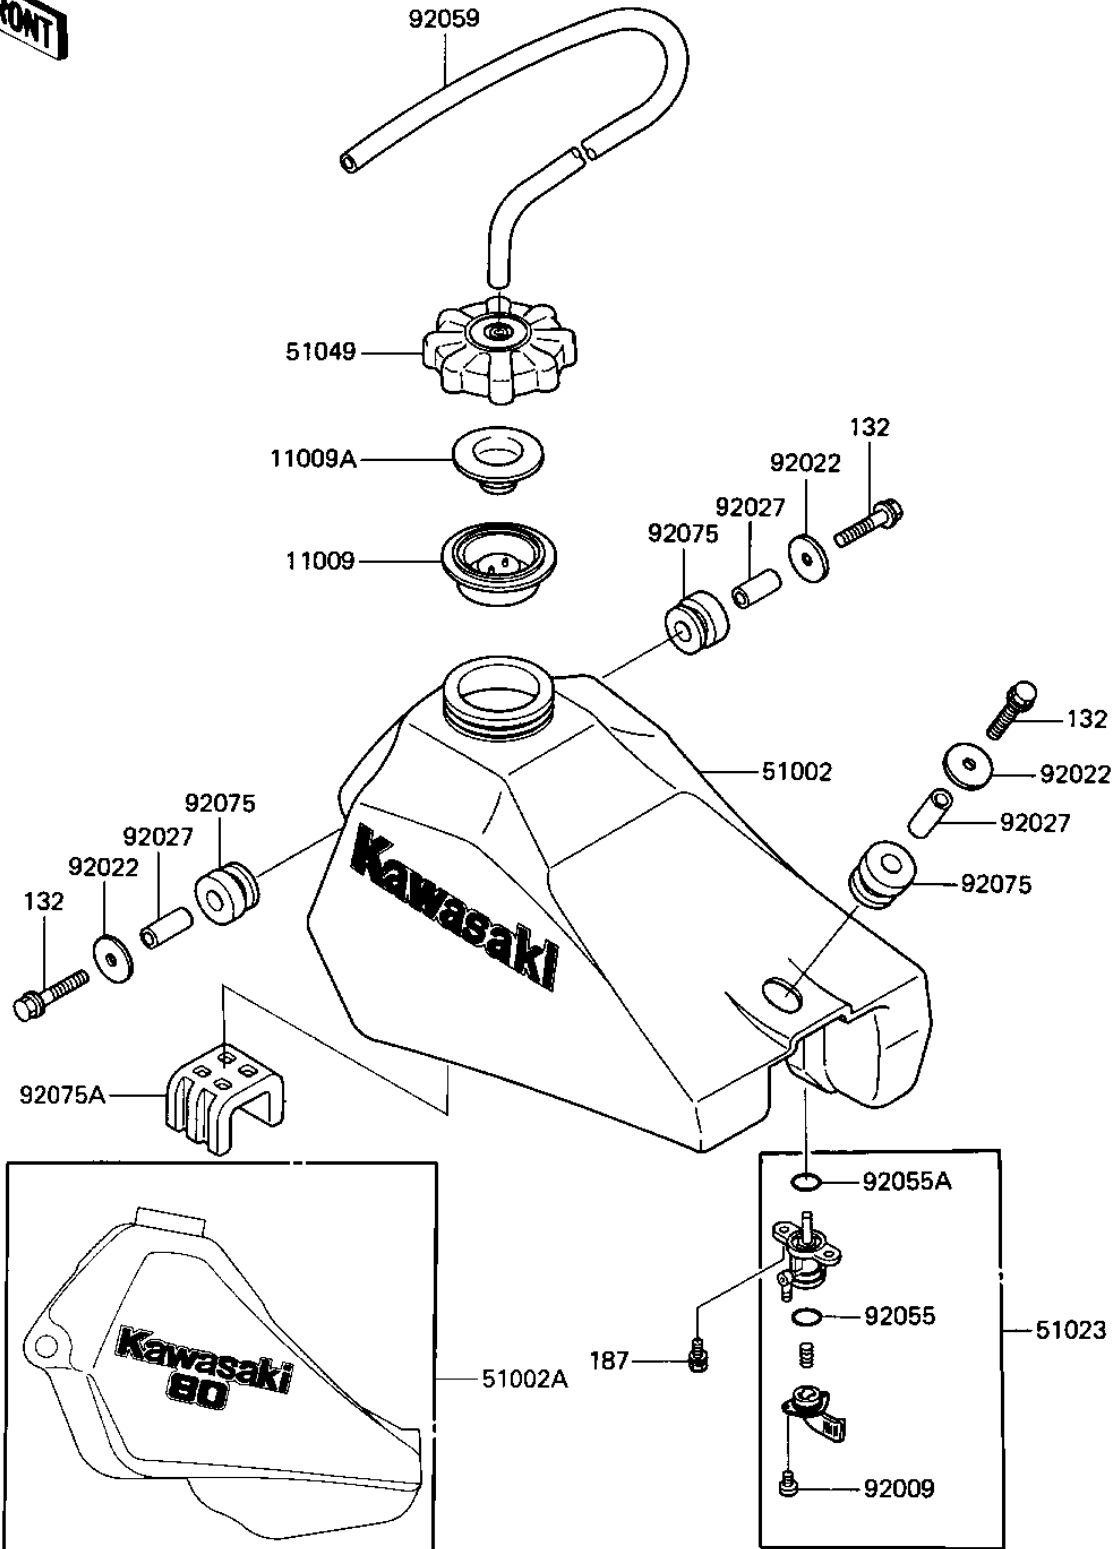

# 1987 KX80 PARTS DIAGRAM

FUEL TANK

F2410-0309

# 1987 KX80 PARTS LIST

## FUEL TANK

ITEM NAME	PART NUMBER	QUANTITY
GASKET,FUEL TANK (Ref # 11009)	11009-1452	1
GASKET (Ref # 11009A)	11009-1514	1
TANK-COMP-FUEL,L.GREE (Ref # 51002A)	51002-5253-6W	1
TAP-ASSY-FUEL (Ref # 51023)	51023-1115	1
CAP-TANK,FUEL (Ref # 51049)	51049-1006	1
SCREW PAN HEAD 3X8 (Ref # 92009)	220E0308	2
WASHER (Ref # 92022)	92022-1690	3
COLLAR,6.8X10X17 (Ref # 92027)	92027-1833	3
RING-O (Ref # 92055)	92055-1299	1
RING-O (Ref # 92055A)	92055-1300	1
TUBE,5X9X350 (Ref # 92059)	92059-1265	1
DAMPER (Ref # 92075)	92075-1660	3
DAMPER (Ref # 92075A)	92075-1761	1
BOLT-FLANGED-SMALL (Ref # 132)	132G0630	3
BOLT-UPSET-WSP (Ref # 187)	187B0616	2