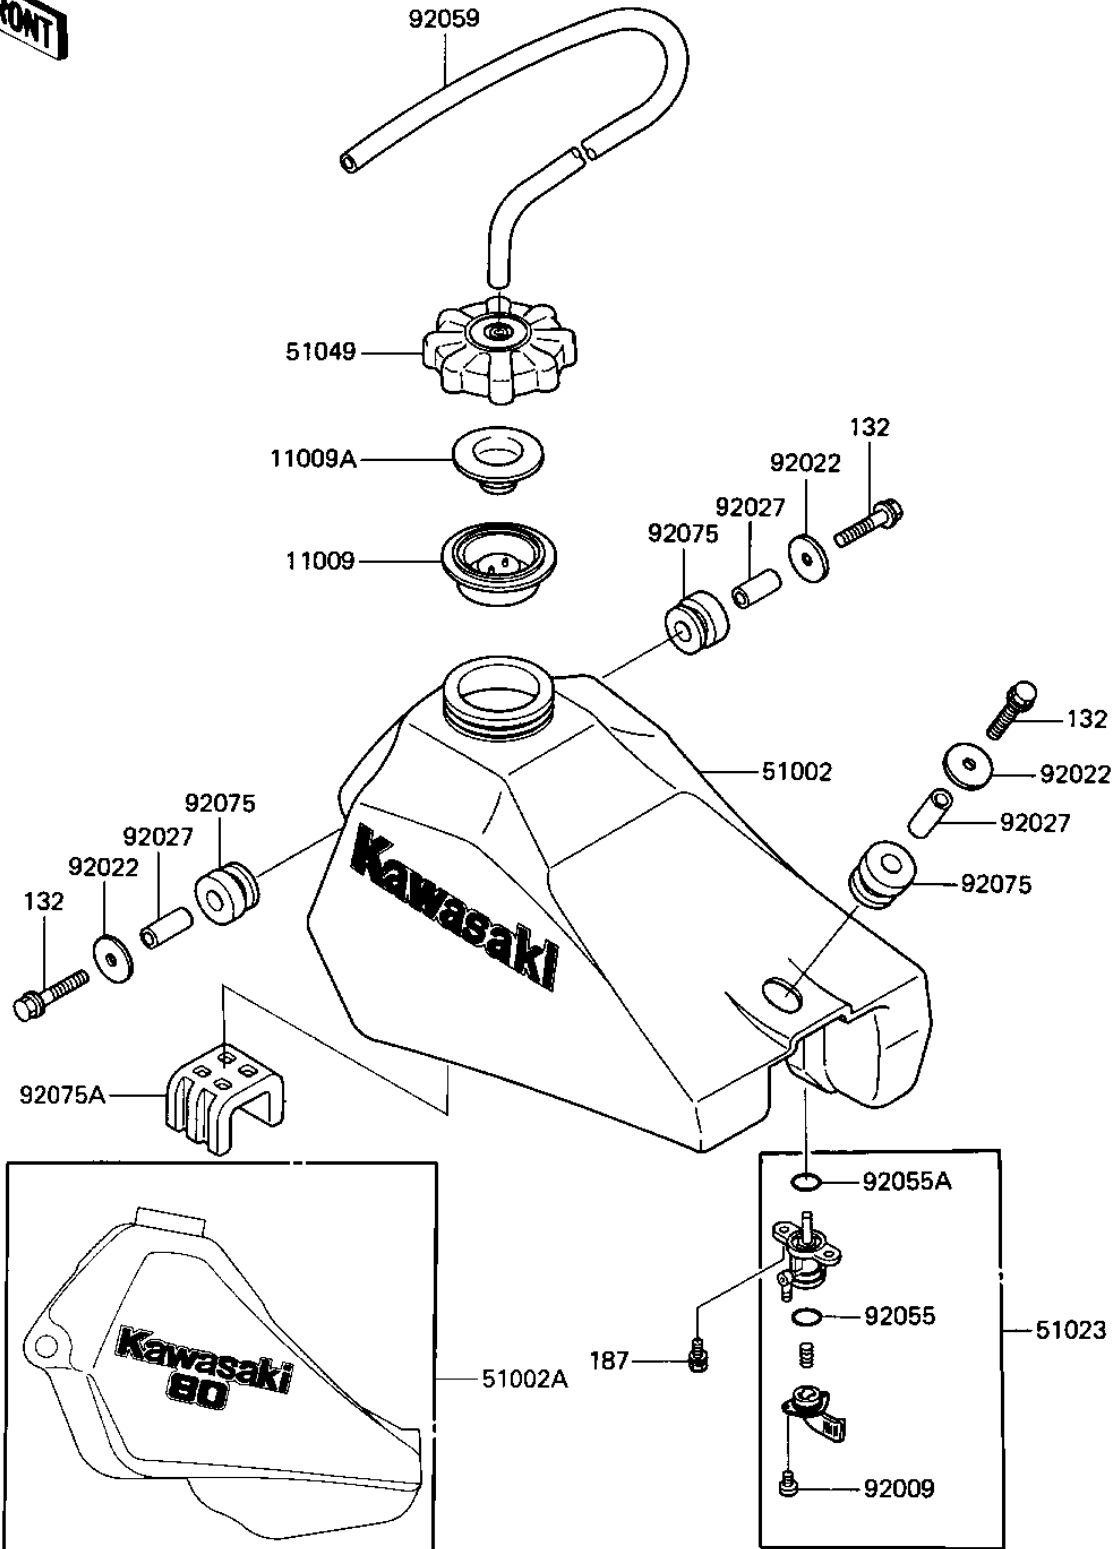

1987 KX80 PARTS DIAGRAM

FUEL TANK

F2410-0309

1987 KX80 PARTS LIST

FUEL TANK

ITEM NAME	PART NUMBER	QUANTITY
-----------	-------------	----------