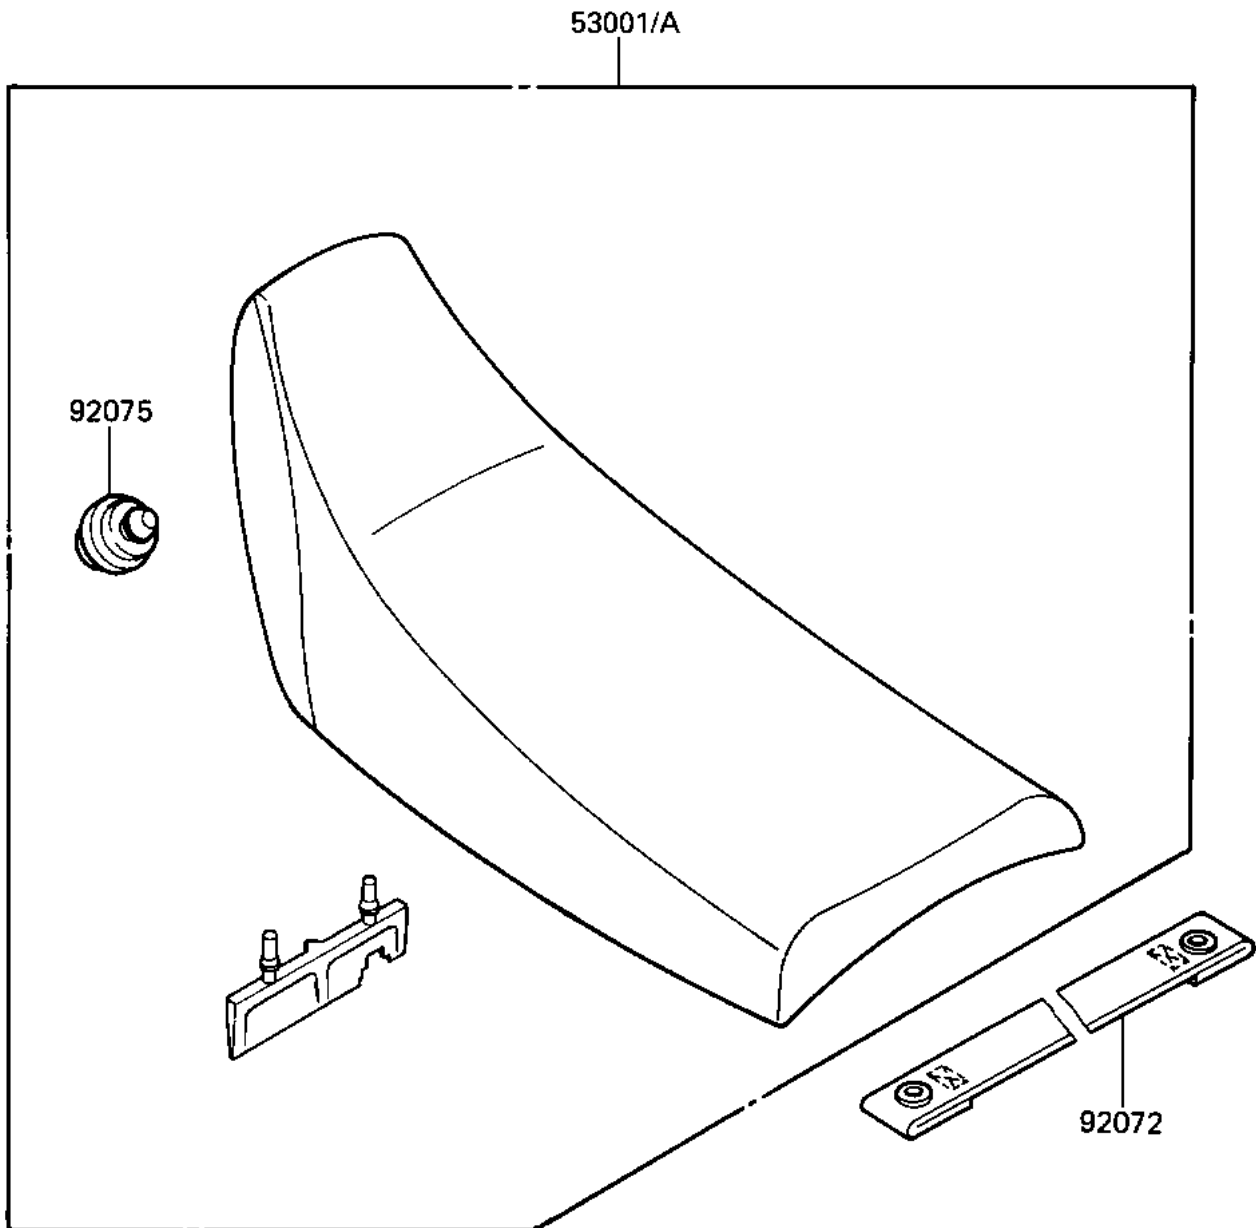

1986 KX80 PARTS DIAGRAM

SEAT

F2510-0298

1986 KX80 PARTS LIST

SEAT

ITEM NAME	PART NUMBER	QUANTITY
SEAT-ASSY (Ref # 53001)	53001-1431	1
BAND,SEAT (Ref # 92072)	92072-1184	1
DAMPER,SEAT (Ref # 92075)	92075-1800	1