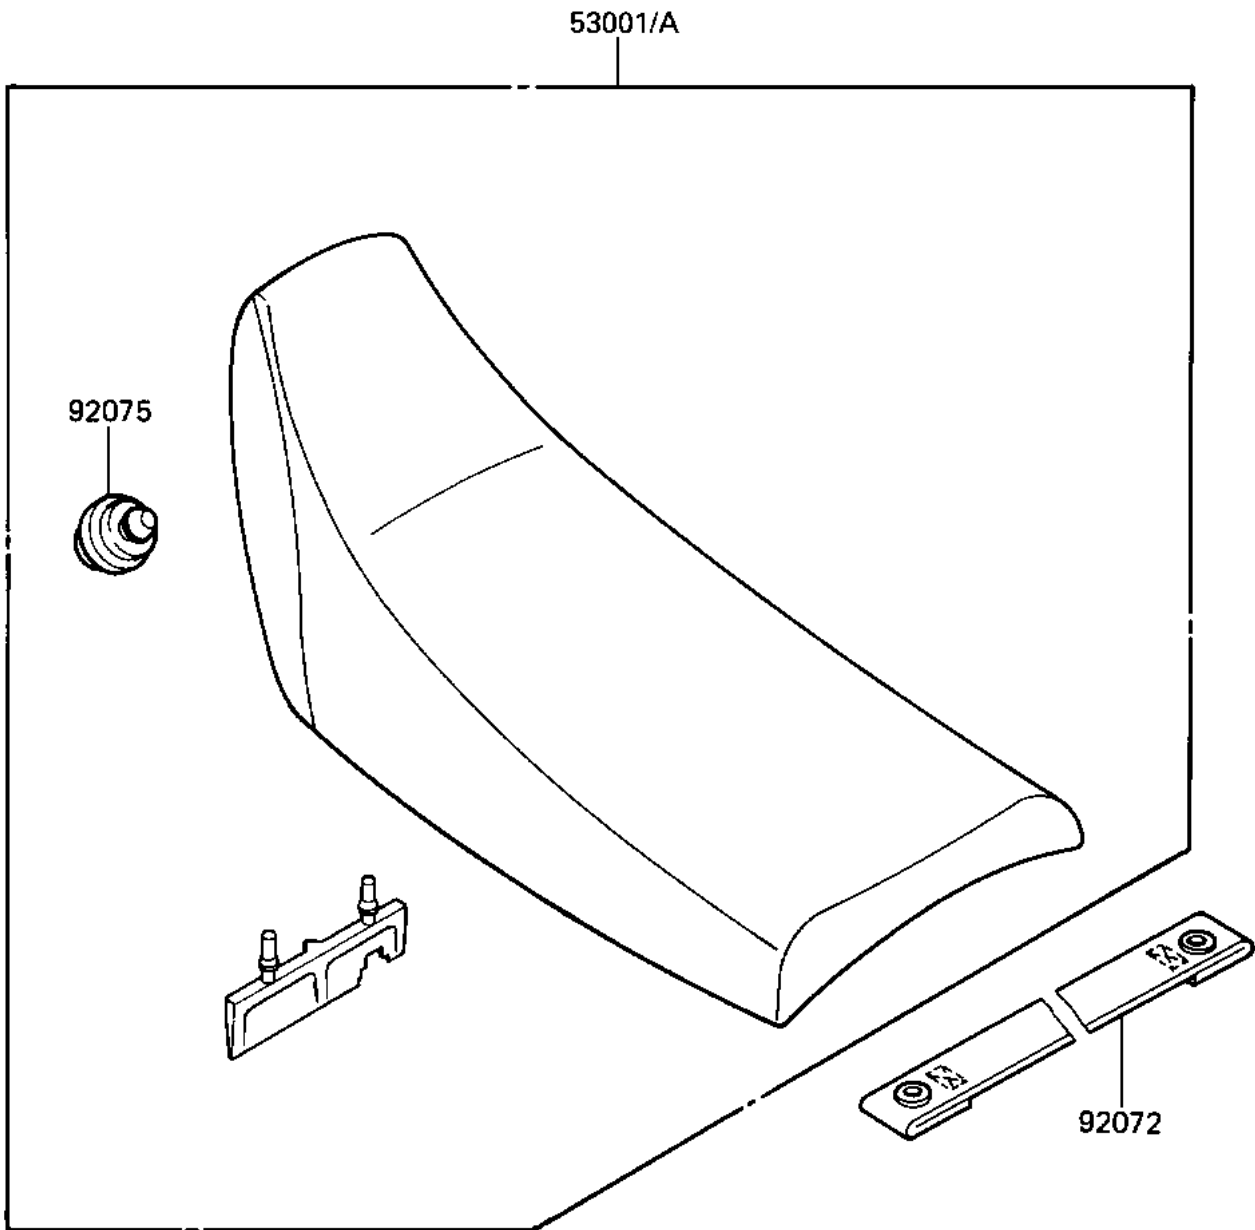

1987 KX80 PARTS DIAGRAM

SEAT

F2510-0298

1987 KX80 PARTS LIST

SEAT

ITEM NAME	PART NUMBER	QUANTITY
SEAT-ASSY (Ref # 53001A)	53001-1493	1
BAND,SEAT (Ref # 92072)	92072-1184	1
DAMPER,SEAT (Ref # 92075)	92075-1800	1