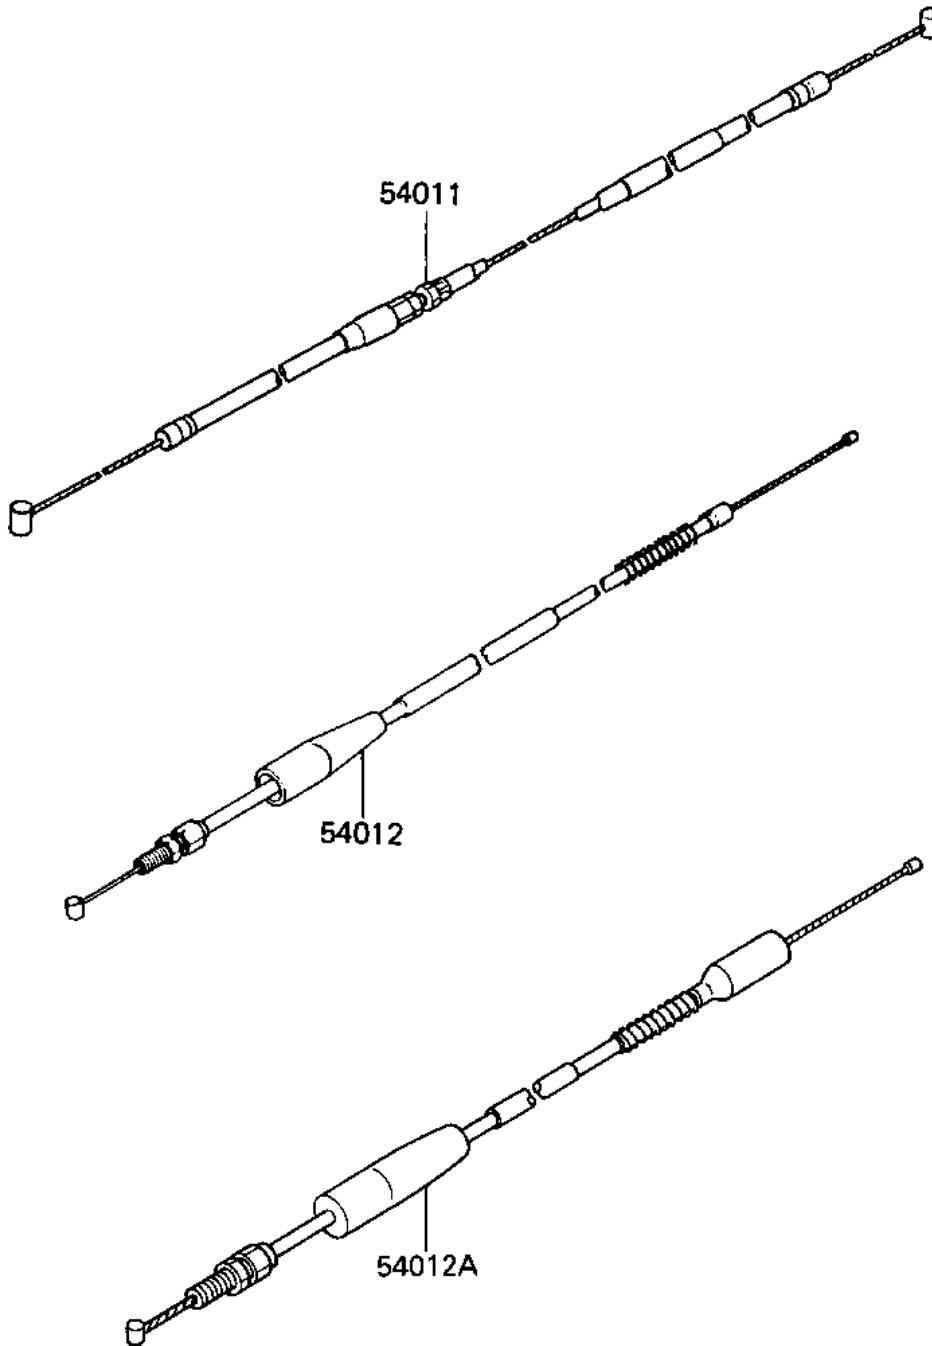

1986 KX80 PARTS DIAGRAM

CABLES

F2540-0245

1986 KX80 PARTS LIST

CABLES

ITEM NAME	PART NUMBER	QUANTITY
CABLE-CLUTCH (Ref # 54011)	54011-1232	1
CABLE-THROTTLE (Ref # 54012)	54012-1215	1