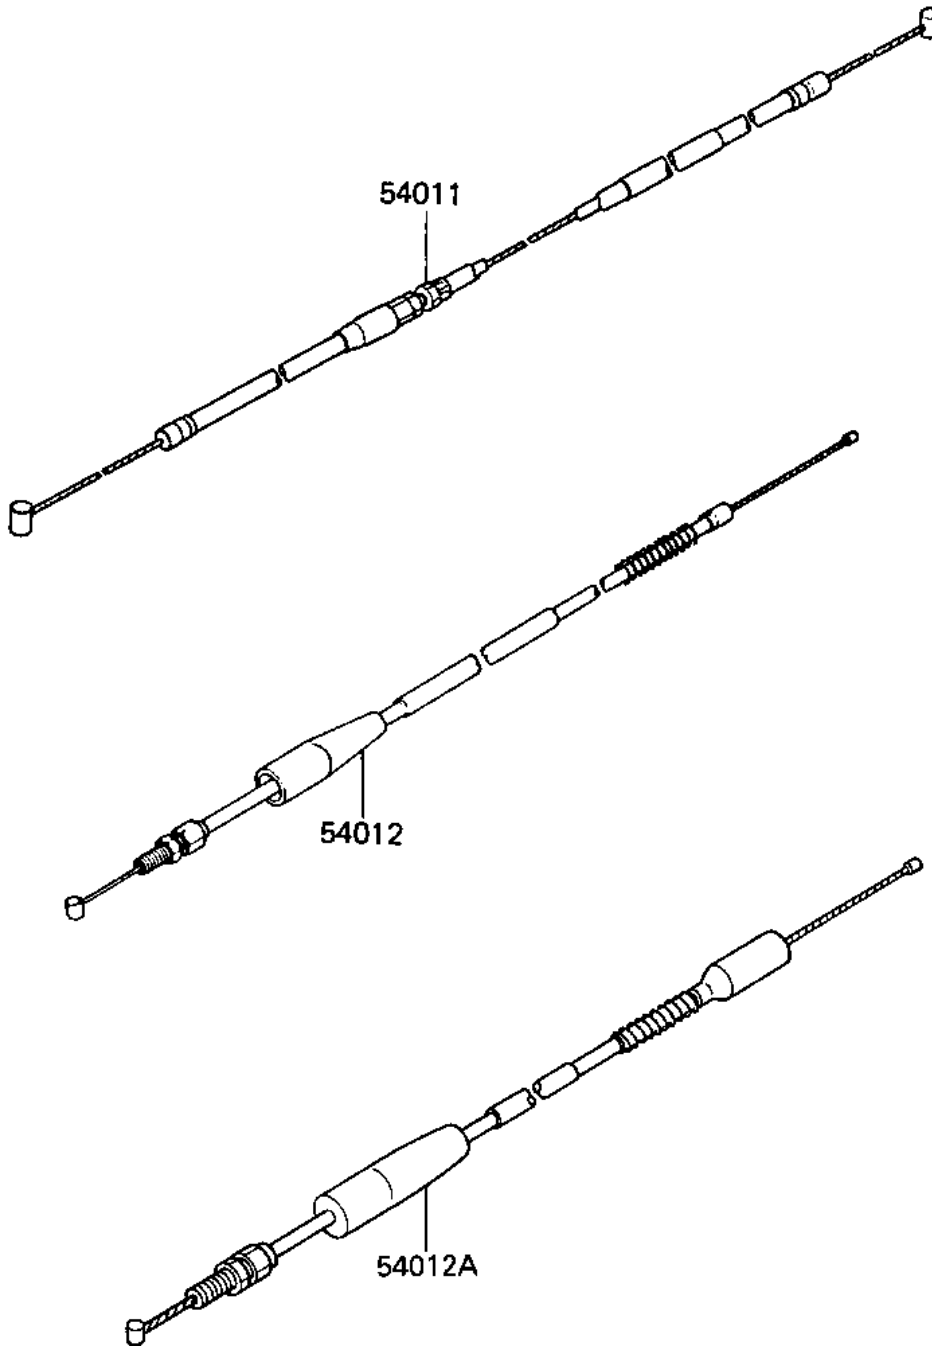

1987 KX80 PARTS DIAGRAM

CABLES

F2540-0245

1987 KX80 PARTS LIST

CABLES

ITEM NAME	PART NUMBER	QUANTITY
CABLE-CLUTCH (Ref # 54011)	54011-1232	1
CABLE-THROTTLE (Ref # 54012A)	54012-1317	1