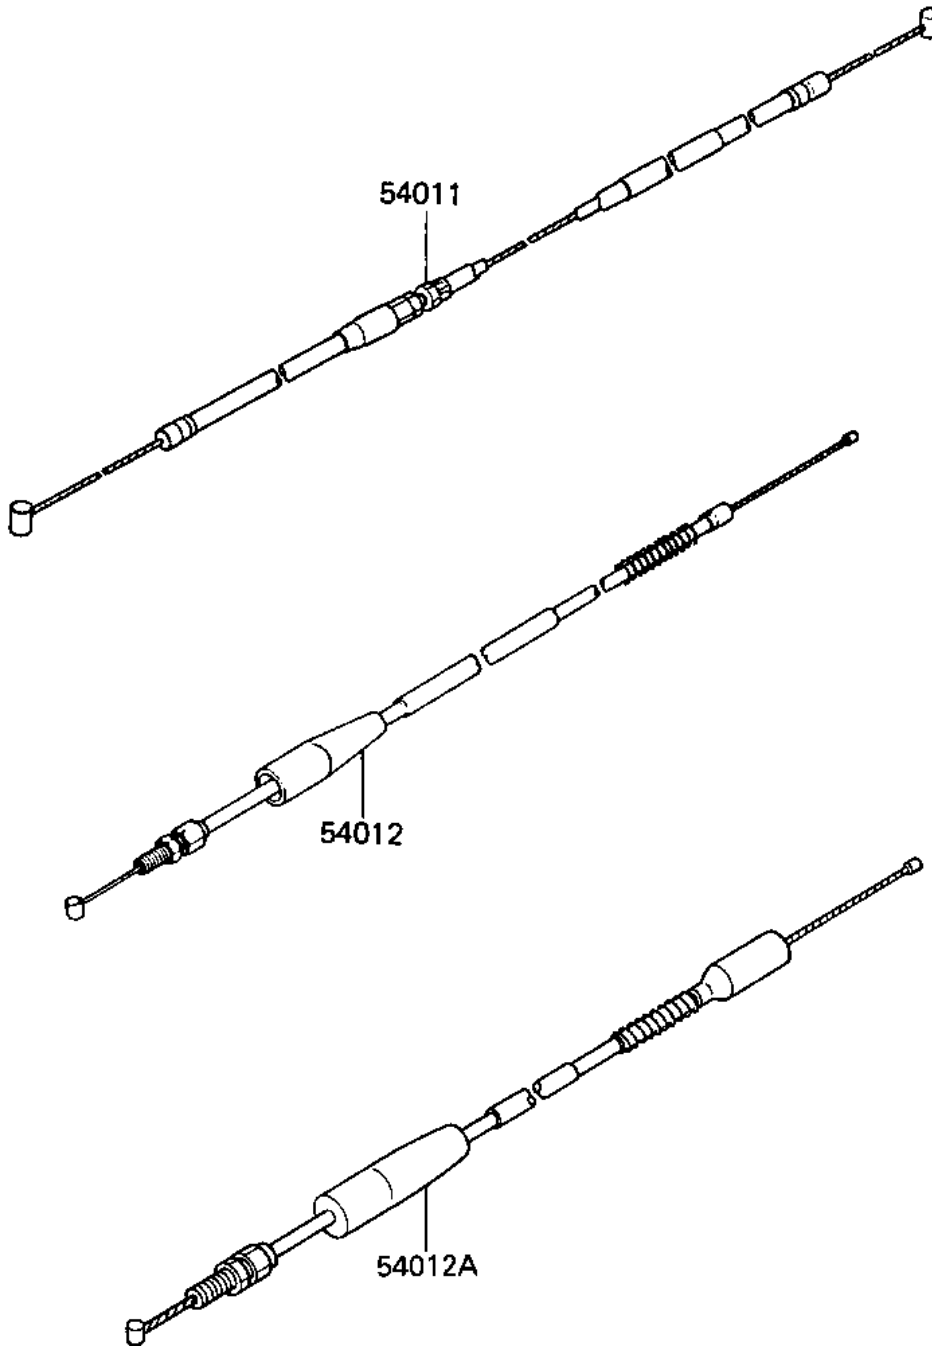

# 1987 KX80 PARTS DIAGRAM

CABLES

F2540-0245

# 1987 KX80 PARTS LIST

## CABLES

ITEM NAME	PART NUMBER	QUANTITY
CABLE-CLUTCH (Ref # 54011)	54011-1232	1
CABLE-THROTTLE (Ref # 54012A)	54012-1317	1