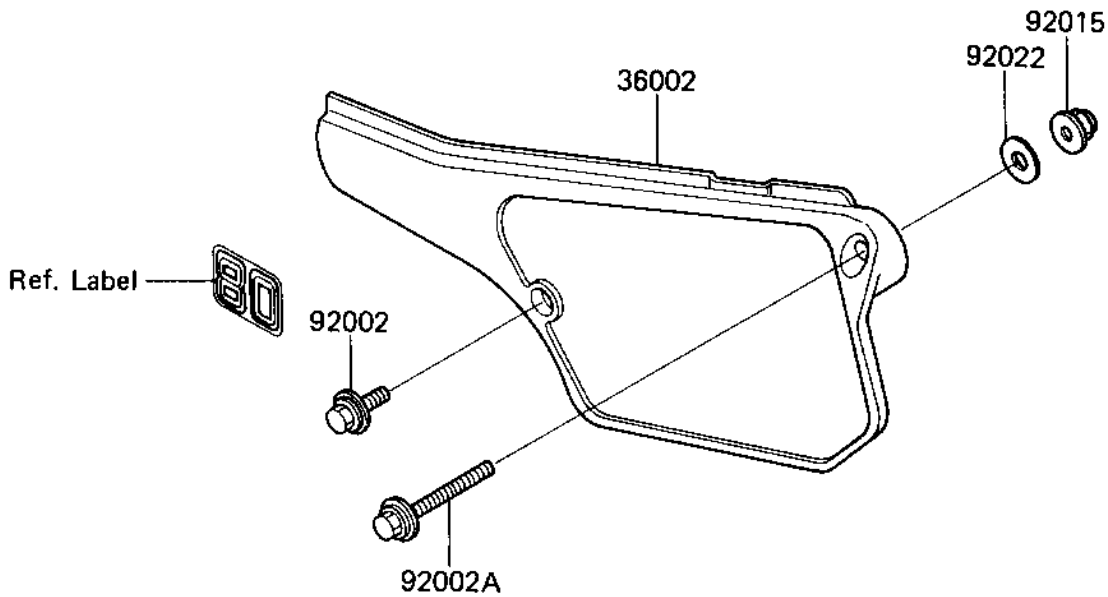

1986 KX80 PARTS DIAGRAM

SIDE COVERS

F2611-0009

1986 KX80 PARTS LIST

SIDE COVERS

| ITEM NAME | PART NUMBER | QUANTITY |
|--------------------------------------|---------------|----------|
| COVER-SIDE,LH,L.GREEN (Ref # 36002) | 36002-5155-6W | 1 |
| COVER-SIDE,RH,L.GREEN (Ref # 36002A) | 36002-5156-6W | 1 |
| BOLT (Ref # 92002) | 92150-1506 | 2 |
| BOLT (Ref # 92002A) | 92150-1486 | 2 |
| NUT,LOCK,FLANGED,6MM (Ref # 92015) | 92015-1339 | 2 |
| WASHER PLAIN (Ref # 92022) | 92022-024 | 2 |