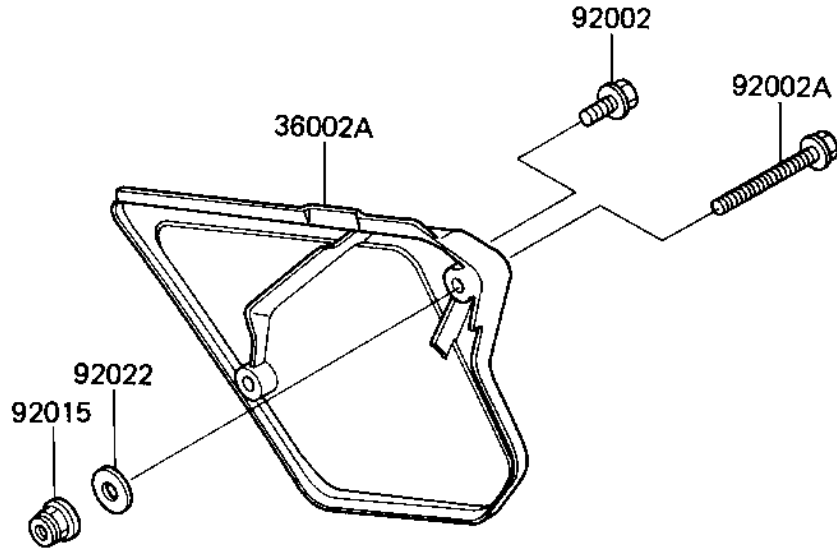

1986 KX80 PARTS DIAGRAM

SIDE COVERS

F2611-0009

1986 KX80 PARTS LIST

SIDE COVERS

| ITEM NAME | PART NUMBER | QUANTITY |
|--------------------------------------|---------------|----------|
| COVER-SIDE,LH,L.GREEN (Ref # 36002) | 36002-5155-6W | 1 |
| COVER-SIDE,RH,L.GREEN (Ref # 36002A) | 36002-5156-6W | 1 |
| BOLT (Ref # 92002) | 92150-1506 | 2 |
| BOLT (Ref # 92002A) | 92150-1486 | 2 |
| NUT,LOCK,FLANGED,6MM (Ref # 92015) | 92015-1339 | 2 |
| WASHER PLAIN (Ref # 92022) | 92022-024 | 2 |