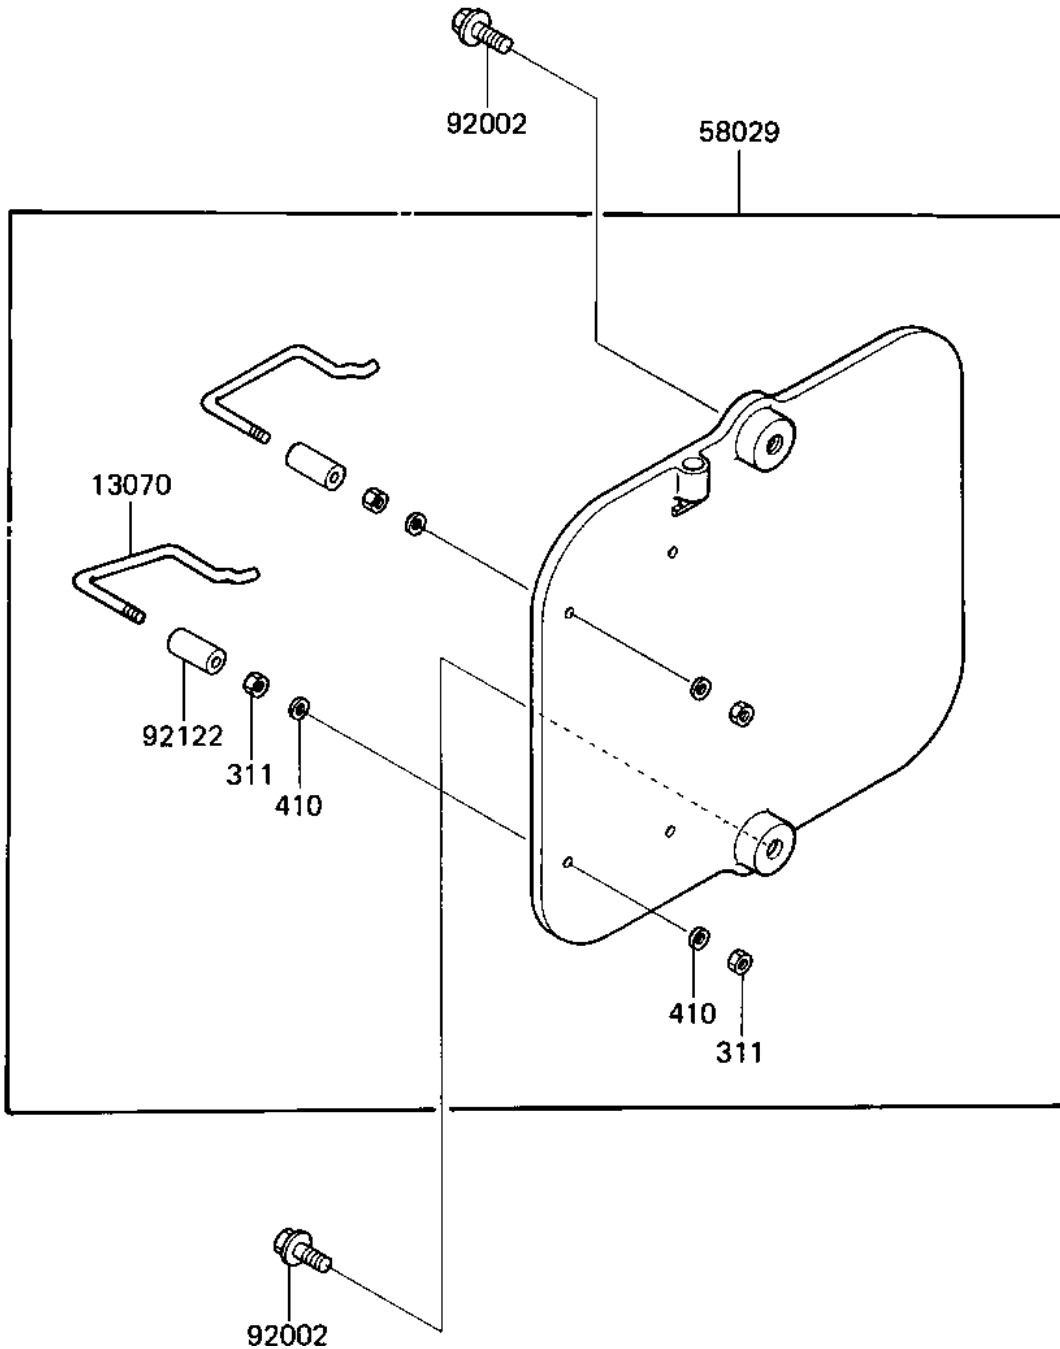

1986 KX80 PARTS DIAGRAM

NUMBER PLATE

F2910-0024

1
5
9
9

1986 KX80 PARTS LIST

NUMBER PLATE

| ITEM NAME | PART NUMBER | QUANTITY |
|------------------------------------|---------------|----------|
| GUIDE,CABLE (Ref # 13070) | 13070-1031 | 2 |
| PLATE-NUMBER,L.GREEN (Ref # 58029) | 58029-5011-6W | 1 |
| BOLT,6X14 (Ref # 92002) | 92150-1340 | 2 |
| ROLLER,CABLE GUIDE (Ref # 92122) | 92122-1011 | 2 |
| NUT-HEX (Ref # 311) | 311B0300 | 4 |
| WASHER PLAIN 3MM (Ref # 410) | 410B0300 | 4 |