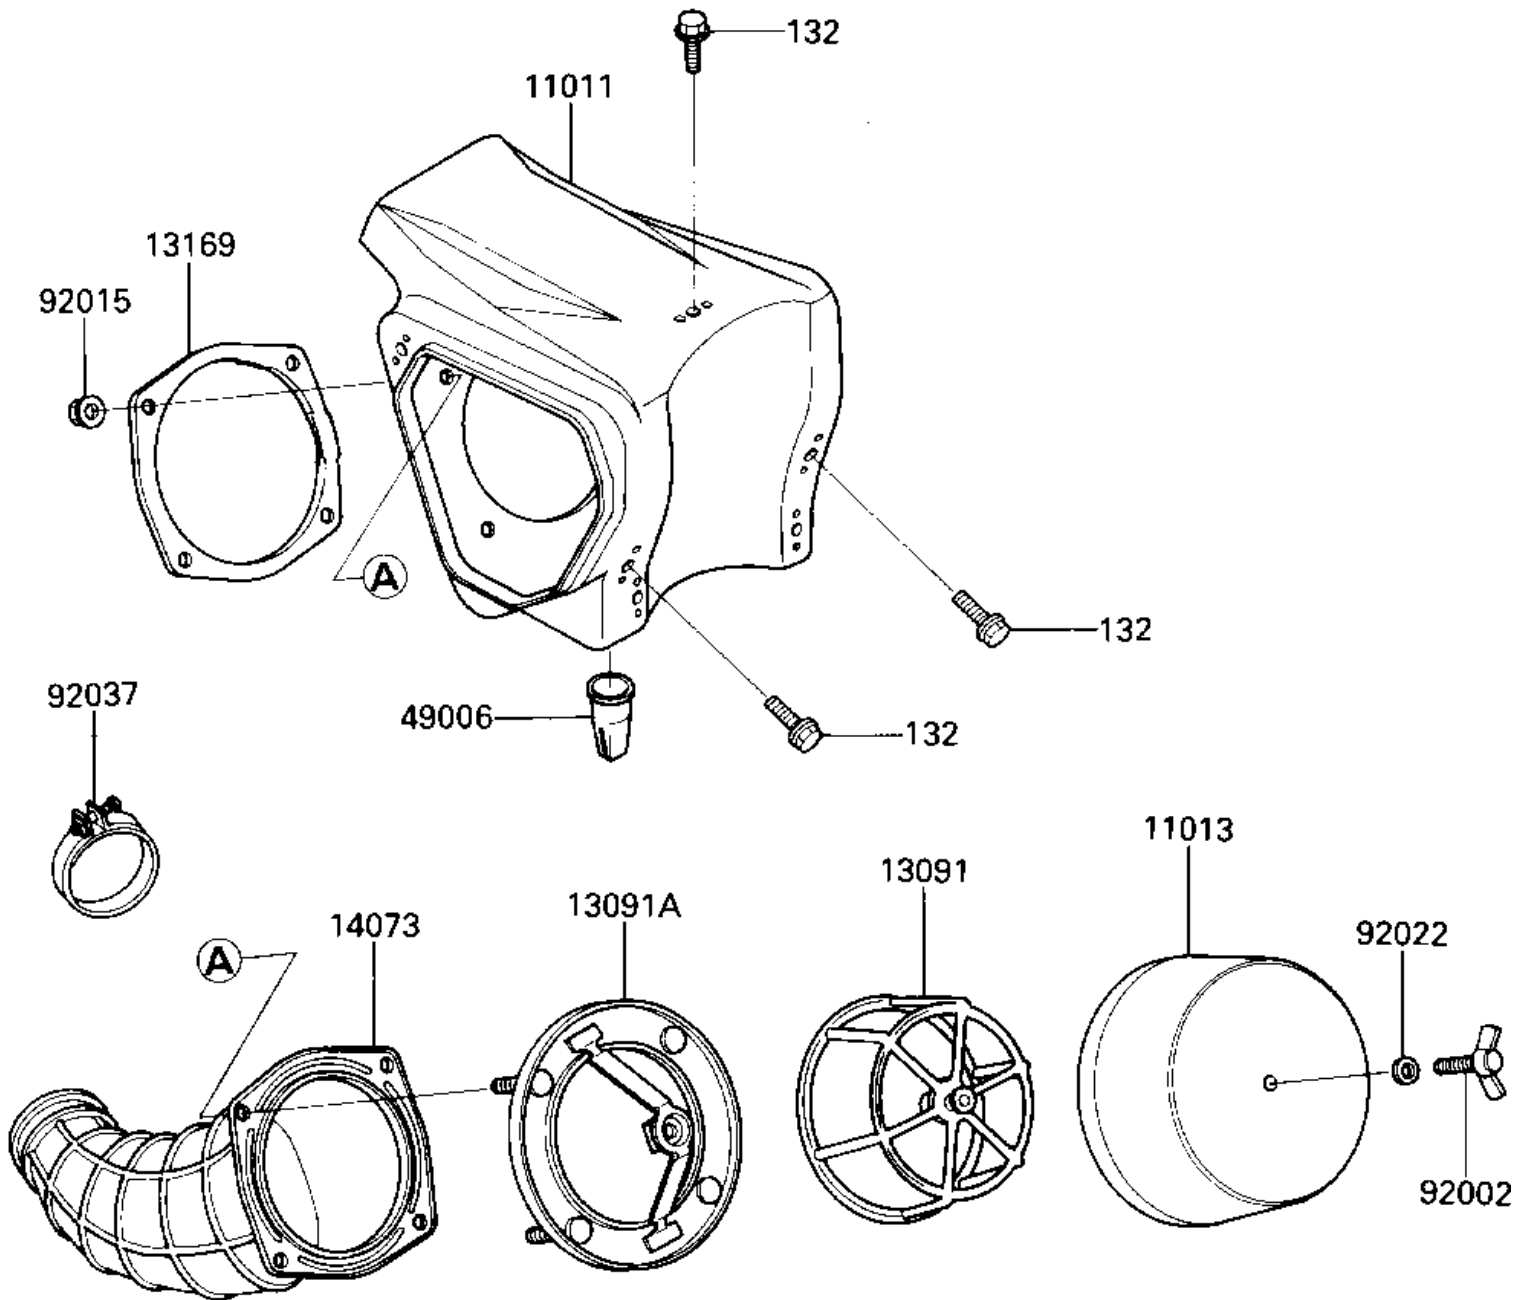

# 1986 KX125 PARTS DIAGRAM

AIR CLEANER

E1130-0199

# 1986 KX125 PARTS LIST

## AIR CLEANER

ITEM NAME	PART NUMBER	QUANTITY
CASE-AIR FILTER (Ref # 11011)	11011-1206	1
ELEMENT-AIR FILTER (Ref # 11013)	11013-1134	1
HOLDER,ELEMENT (Ref # 13091)	13091-1400	1
HOLDER,AIR FILTER EL (Ref # 13091A)	13091-1401	1
PLATE,DUCT (Ref # 13169)	13169-1968	1
DUCT,AIR FILTER (Ref # 14073)	14073-1235	1
BOOT (Ref # 49006)	49006-1012	1
BOLT (Ref # 92002)	92002-1719	1
NUT-6MM (Ref # 92015)	92015-1078	4
WASHER 6.5X20X1.6T (Ref # 92022)	92022-125	1
CLAMP (Ref # 92037)	92037-171	1
BOLT-FLANGED-SMALL (Ref # 132)	132G0612	3