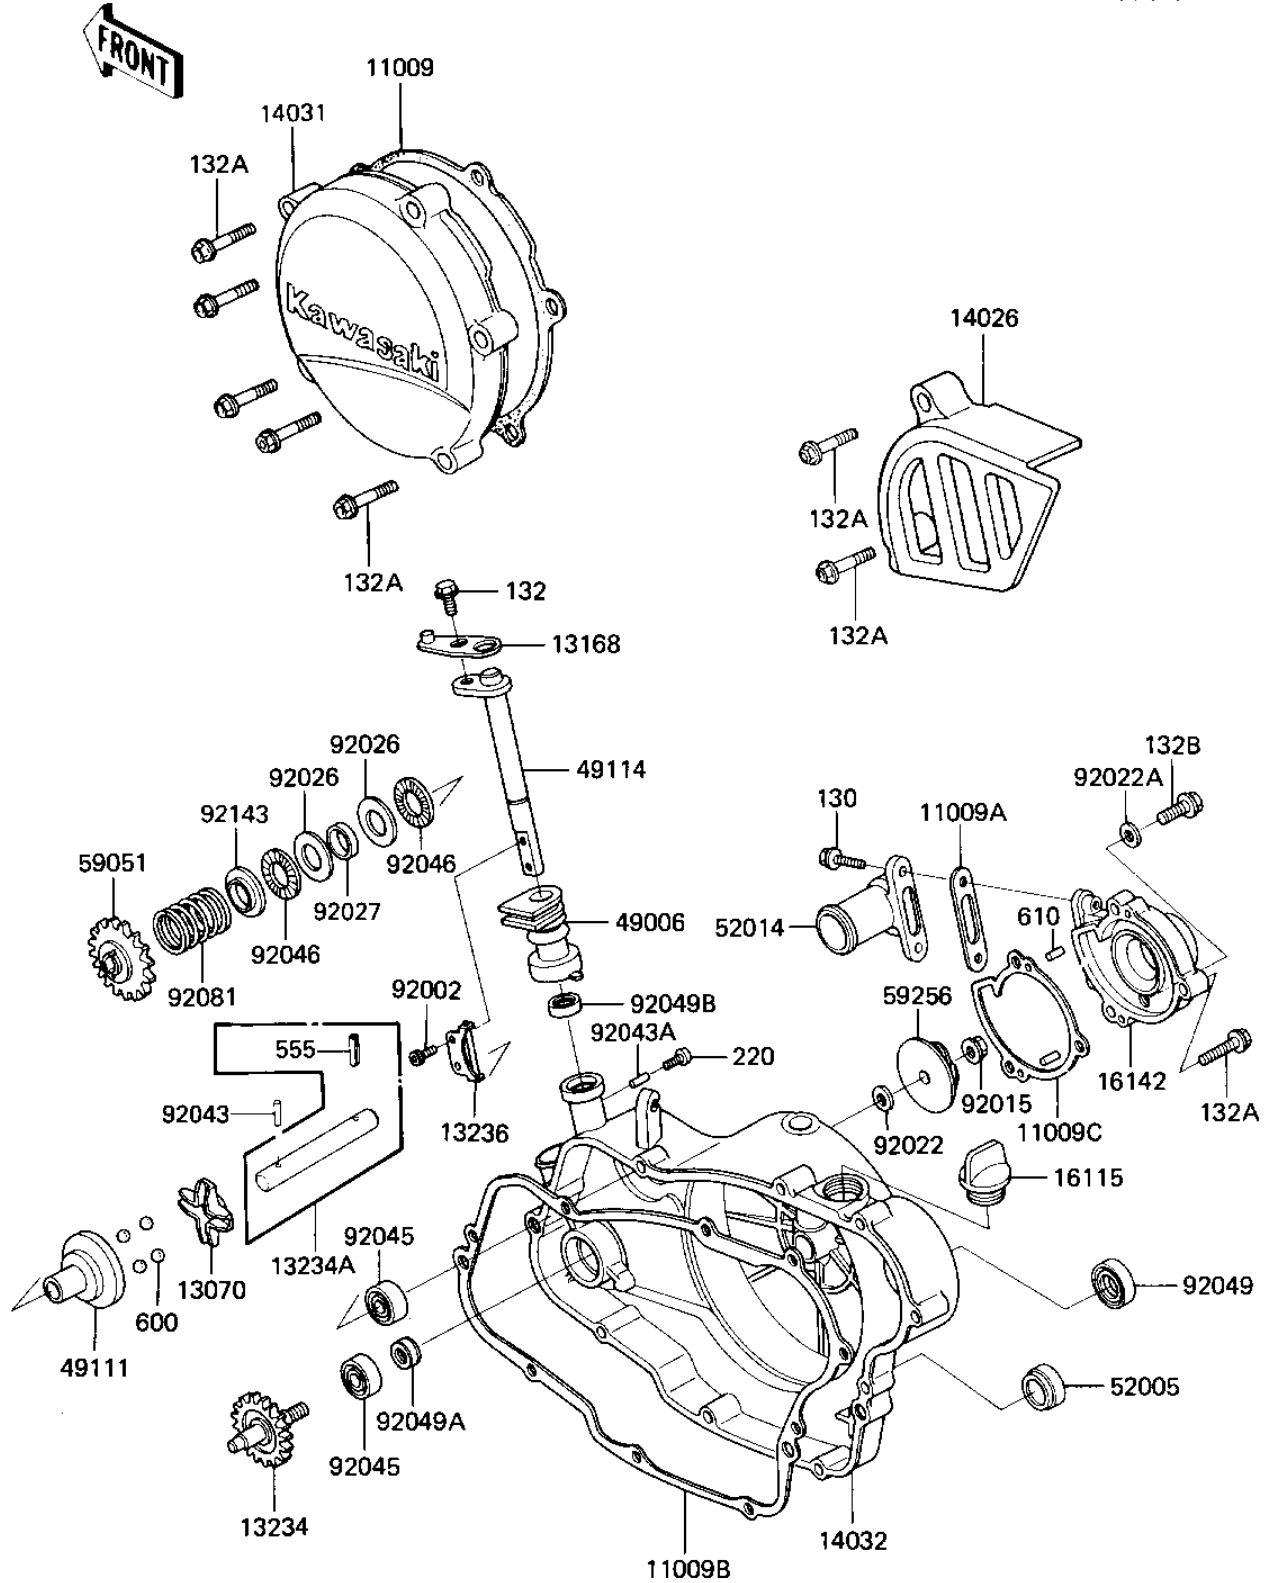

# 1986 KX125 PARTS DIAGRAM

ENGINE COVERS/WATER PUMP

E1431-0164