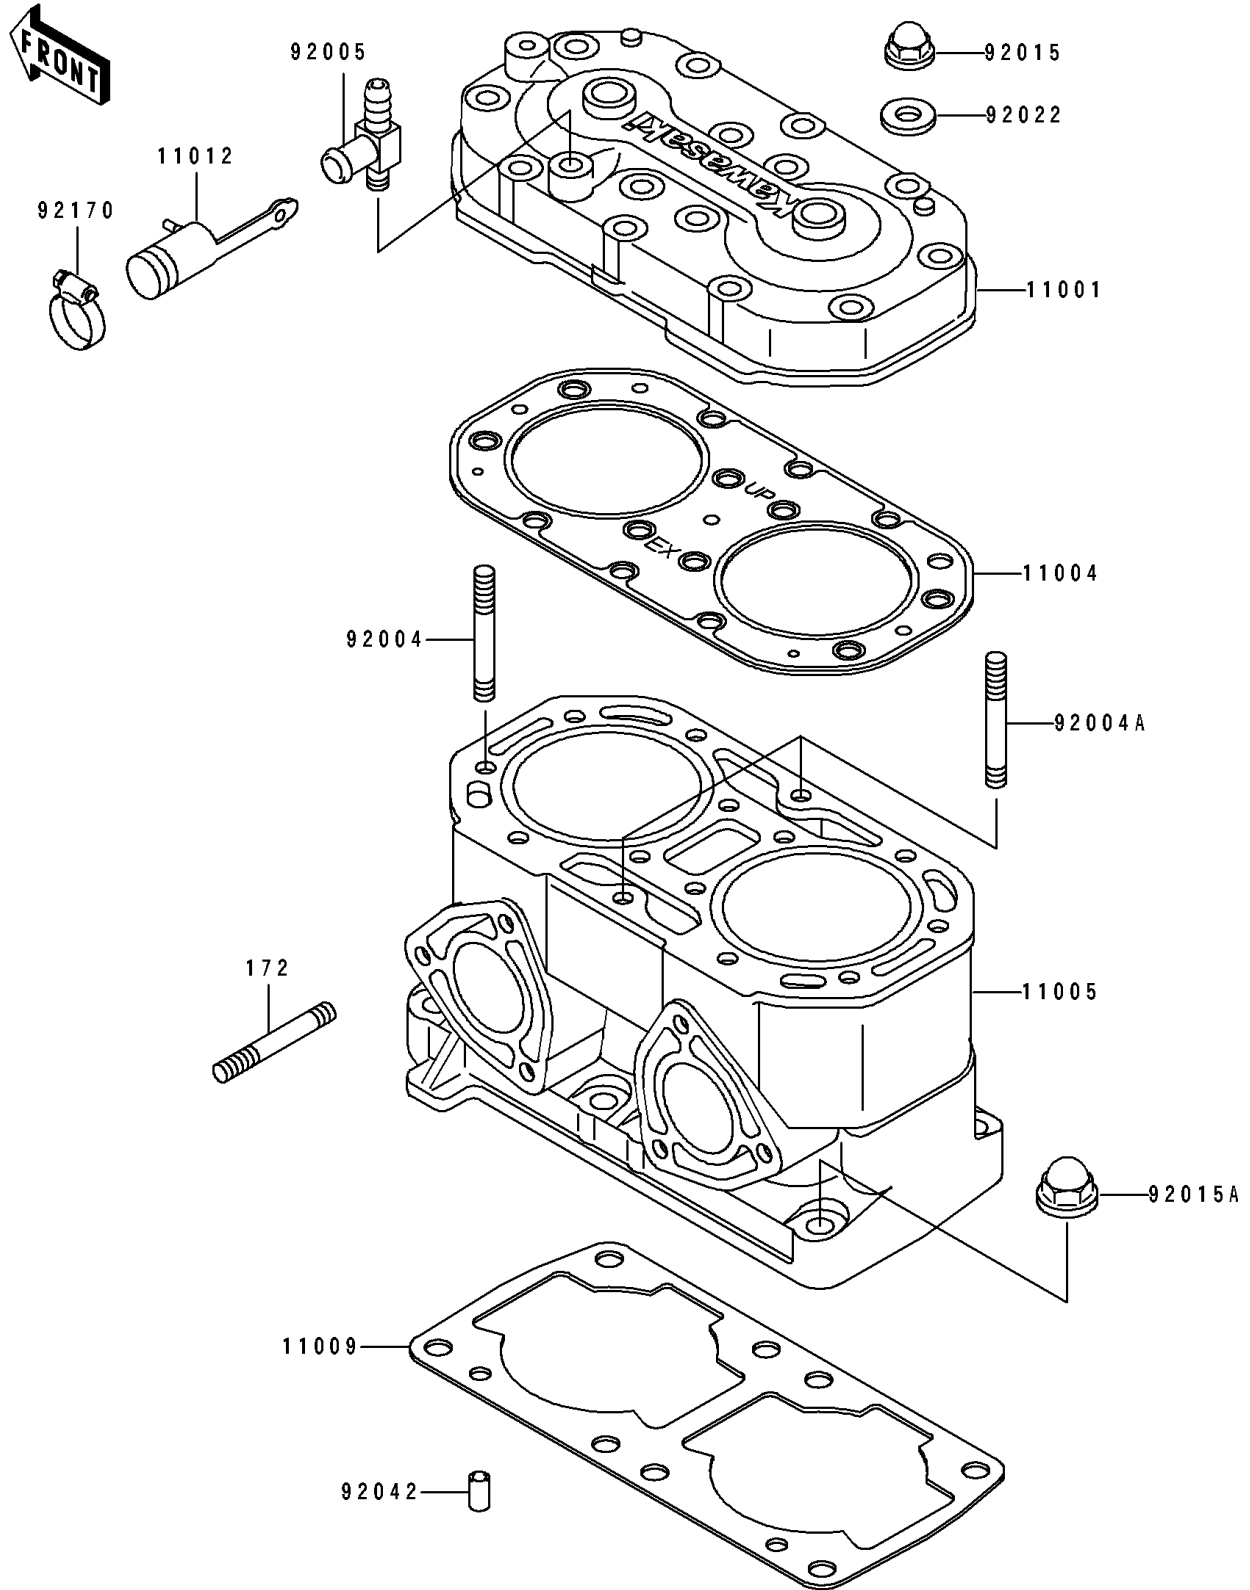

1994 SC PARTS DIAGRAM

Cylinder Head/Cylinder

E1110

1994 SC PARTS LIST

Cylinder Head/Cylinder

ITEM NAME	PART NUMBER	QUANTITY
HEAD-CYLINDER (Ref # 11001)	11001-3716	1
GASKET-HEAD (Ref # 11004)	11004-3710	1
CYLINDER-ENGINE (Ref # 11005)	11005-3715	1
GASKET,CYLINDER BASE (Ref # 11009)	11009-3775	1
CAP (Ref # 11012)	11012-3757	1
STUD,8X43 (Ref # 92004)	92004-3715	12
STUD,8X43 (Ref # 92004A)	92004-3719	2
FITTING (Ref # 92005)	92005-3711	1
NUT,CAP,8MM (Ref # 92015)	92015-1371	14
NUT,10MM (Ref # 92015A)	92015-1649	8
WASHER,8.2X18X1.5 (Ref # 92022)	92022-1964	14
PIN,DOWEL,6.3X8X14 (Ref # 92042)	92042-007	2
CLAMP (Ref # 92170)	92170-3729	1
BOLT-STUD (Ref # 172)	172R0830	6