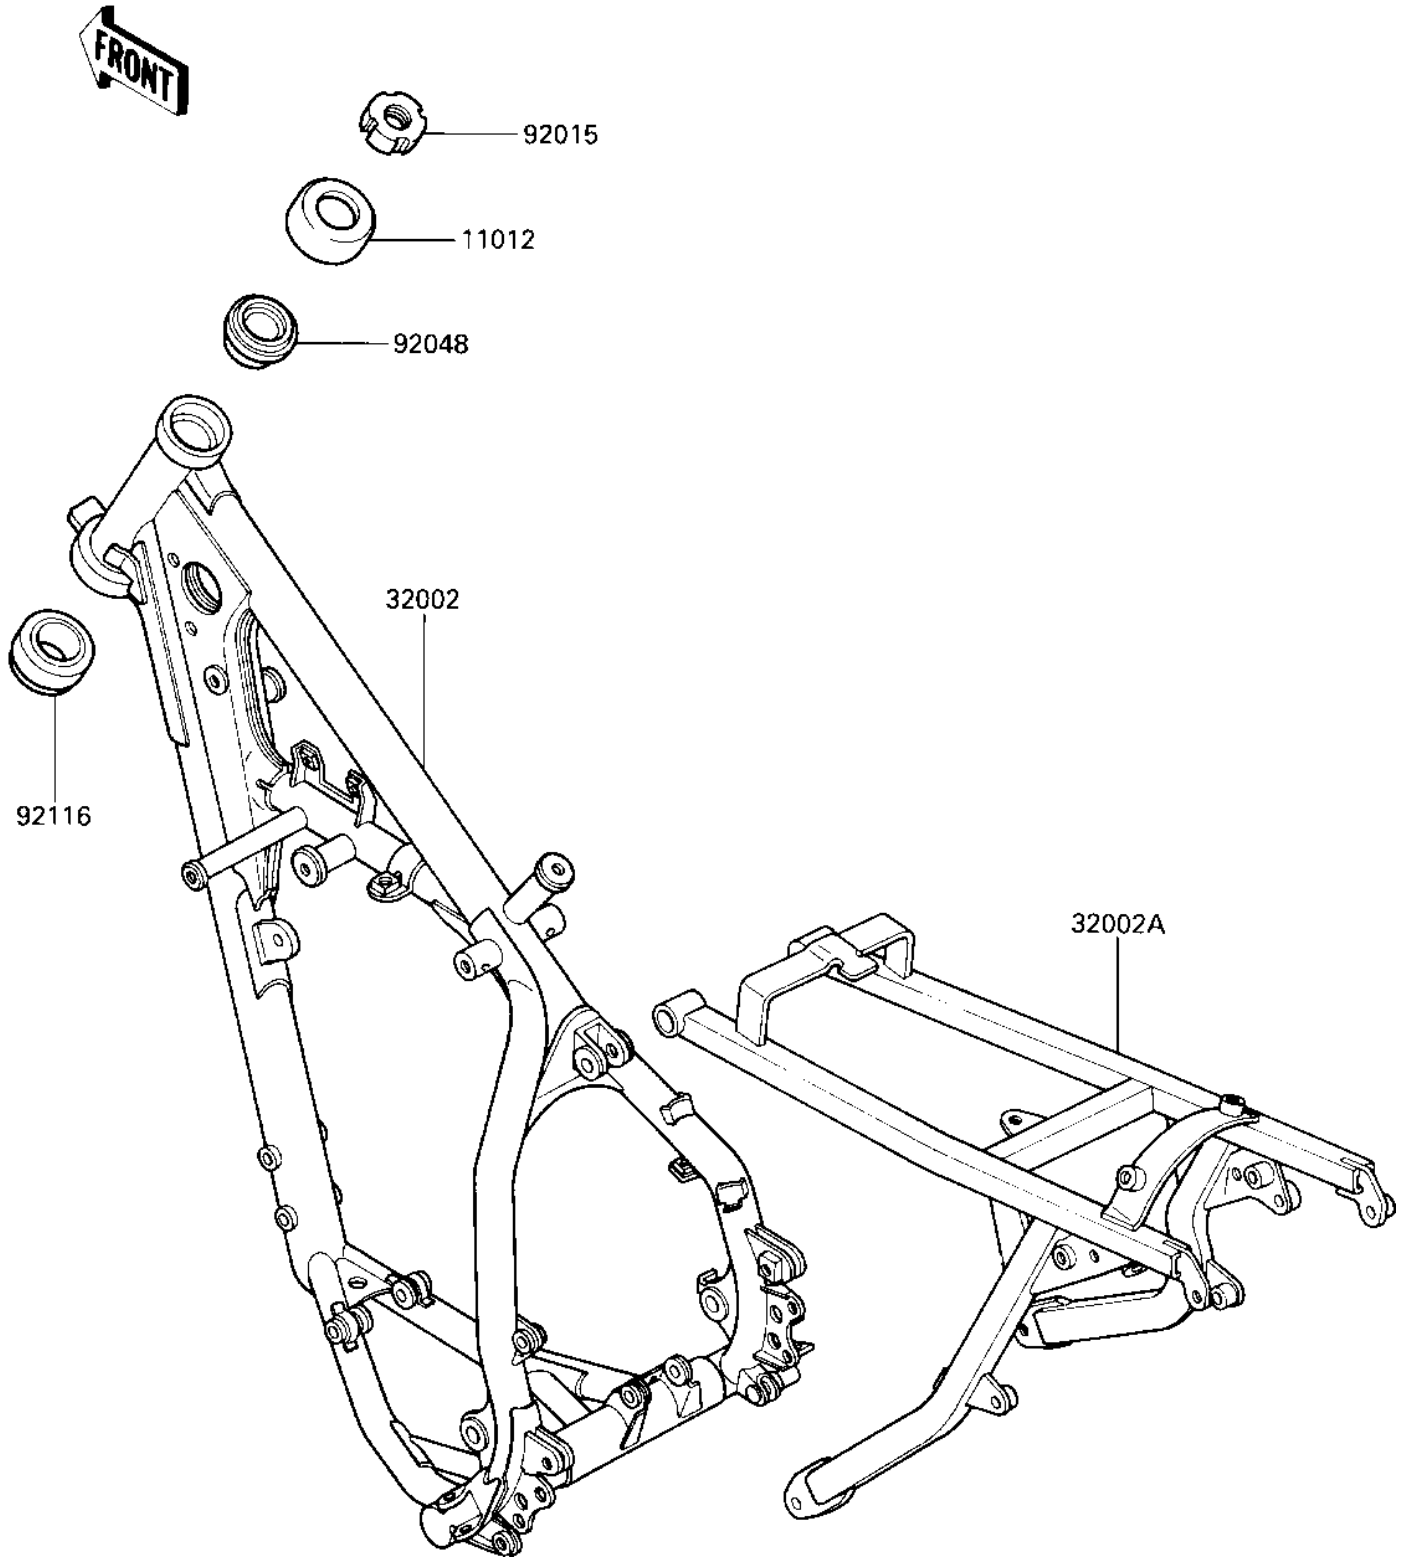

1986 KX125 PARTS DIAGRAM

FRAME

F2120-0282

1986 KX125 PARTS LIST

FRAME

ITEM NAME	PART NUMBER	QUANTITY
CAP,STEERING STEM (Ref # 11012)	46098-015	1
FRAME-COMP,FR (Ref # 32002)	32002-1846	1
FRAME-COMP,RR (Ref # 32002A)	32002-1847	1
NUT,25MM,T=12 (Ref # 92015)	92015-1467	1
BEARING,STEERING STE (Ref # 92048)	92047-017	1
BEARING,ROLLER,32006 (Ref # 92116)	92116-1008	1