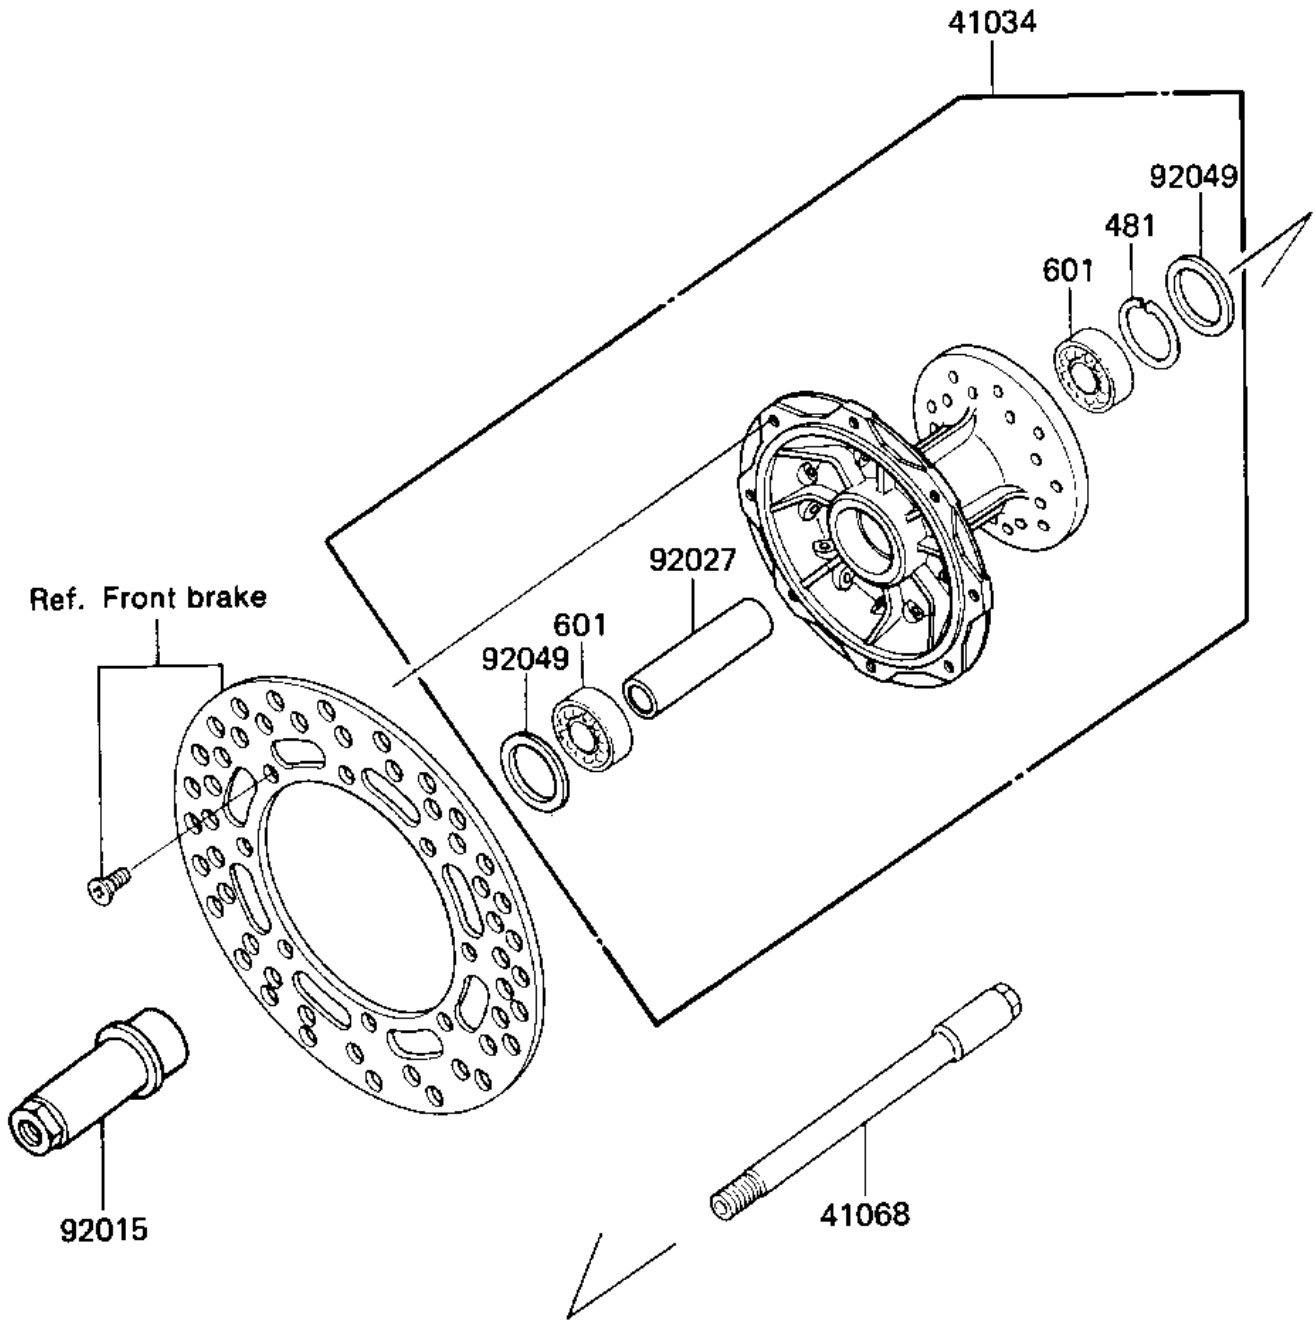

1986 KX125 PARTS DIAGRAM

FRONT HUB

F2230-0125

1986 KX125 PARTS LIST

FRONT HUB

| ITEM NAME | PART NUMBER | QUANTITY |
|------------------------------------|-------------|----------|
| DRUM-ASSY,FR BRAKE (Ref # 41034) | 41034-1115 | 1 |
| AXLE,FR (Ref # 41068) | 41068-1241 | 1 |
| NUT,FR AXLE (Ref # 92015) | 92015-1462 | 1 |
| COLLAR,FR BRAKE DRUM (Ref # 92027) | 92027-1829 | 1 |
| SEAL-OIL,BSNC2 22404 (Ref # 92049) | 92049-1204 | 2 |
| RING, SNAP,43.5M/M (Ref # 481) | 92033-1040 | 1 |
| BEARING BALL (Ref # 601) | 601B6203U | 2 |