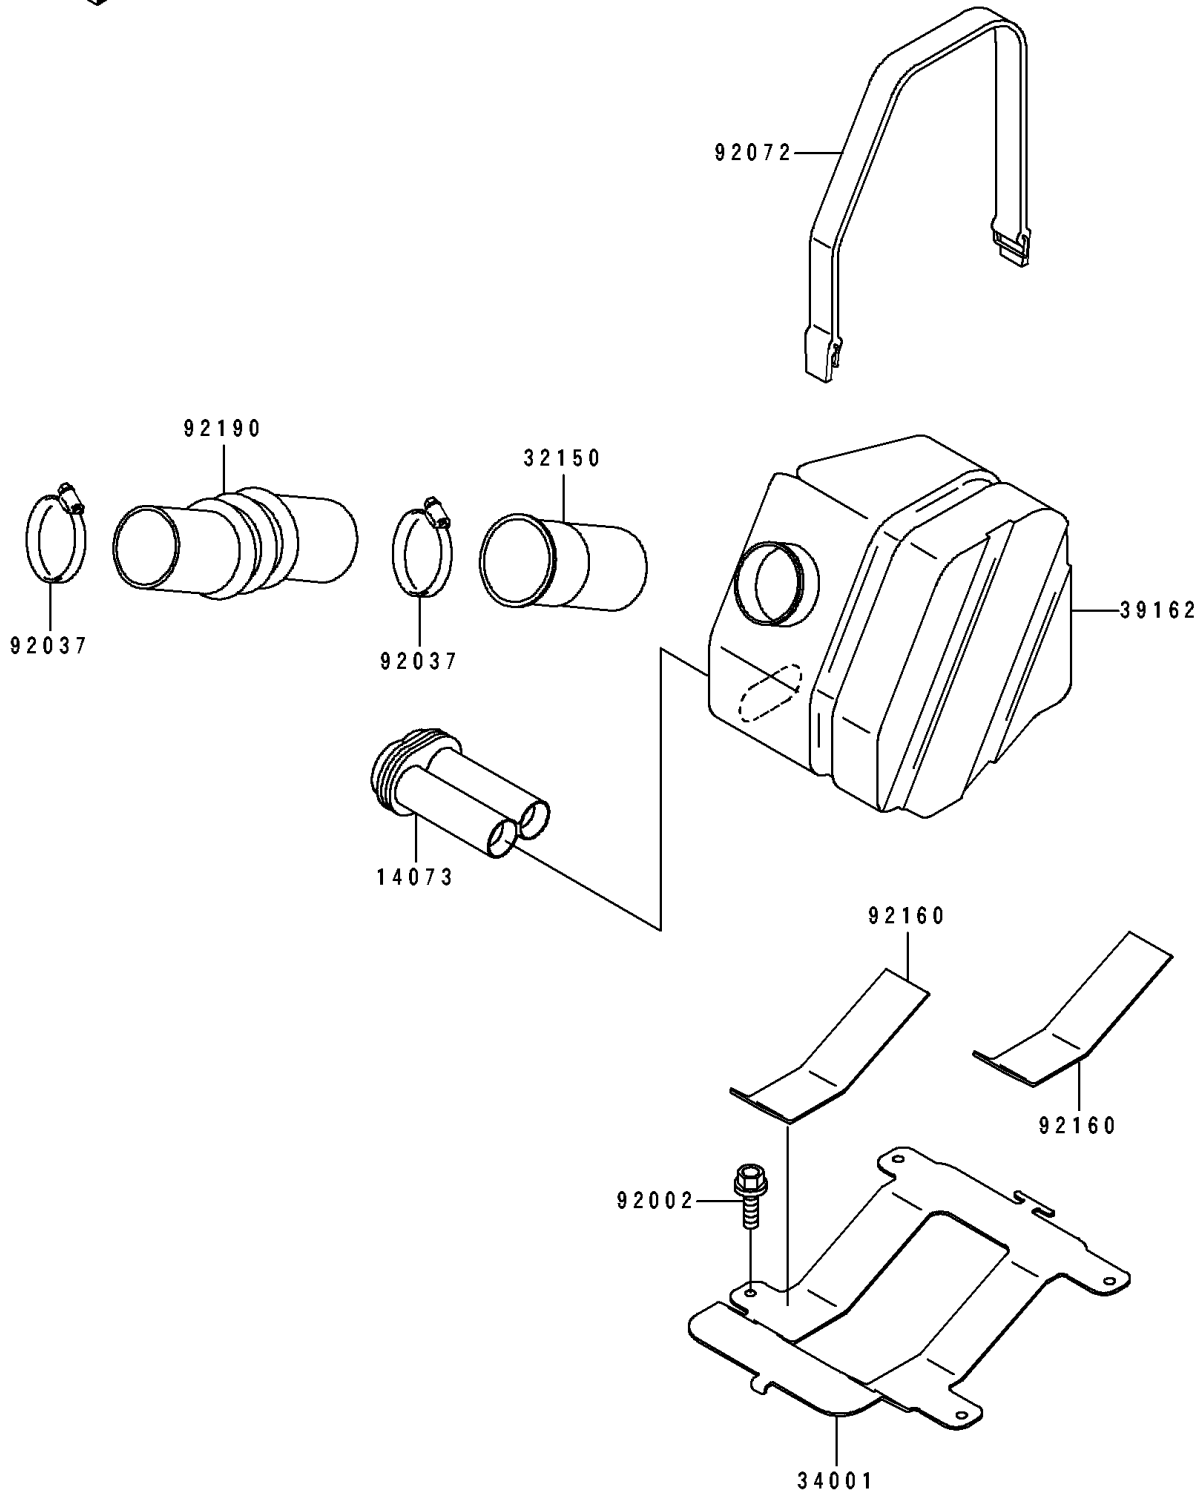

# 1992 SC PARTS DIAGRAM

Intake Silencer

E 1130

## 1992 SC PARTS LIST

### Intake Silencer

| ITEM NAME                     | PART NUMBER | QUANTITY |
|-------------------------------|-------------|----------|
| DUCT (Ref # 14073)            | 14073-3733  | 1        |
| PIPE (Ref # 32150)            | 32150-3807  | 1        |
| STAND (Ref # 34001)           | 34001-3704  | 1        |
| SILENCER-INTAKE (Ref # 39162) | 39162-3704  | 1        |
| BOLT,6X12 (Ref # 92002)       | 92002-3763  | 4        |
| CLAMP (Ref # 92037)           | 92037-3711  | 2        |
| BAND,L=456 (Ref # 92072)      | 92072-3708  | 1        |
| DAMPER (Ref # 92160)          | 92160-1266  | 2        |
| TUBE (Ref # 92190)            | 92190-3788  | 1        |