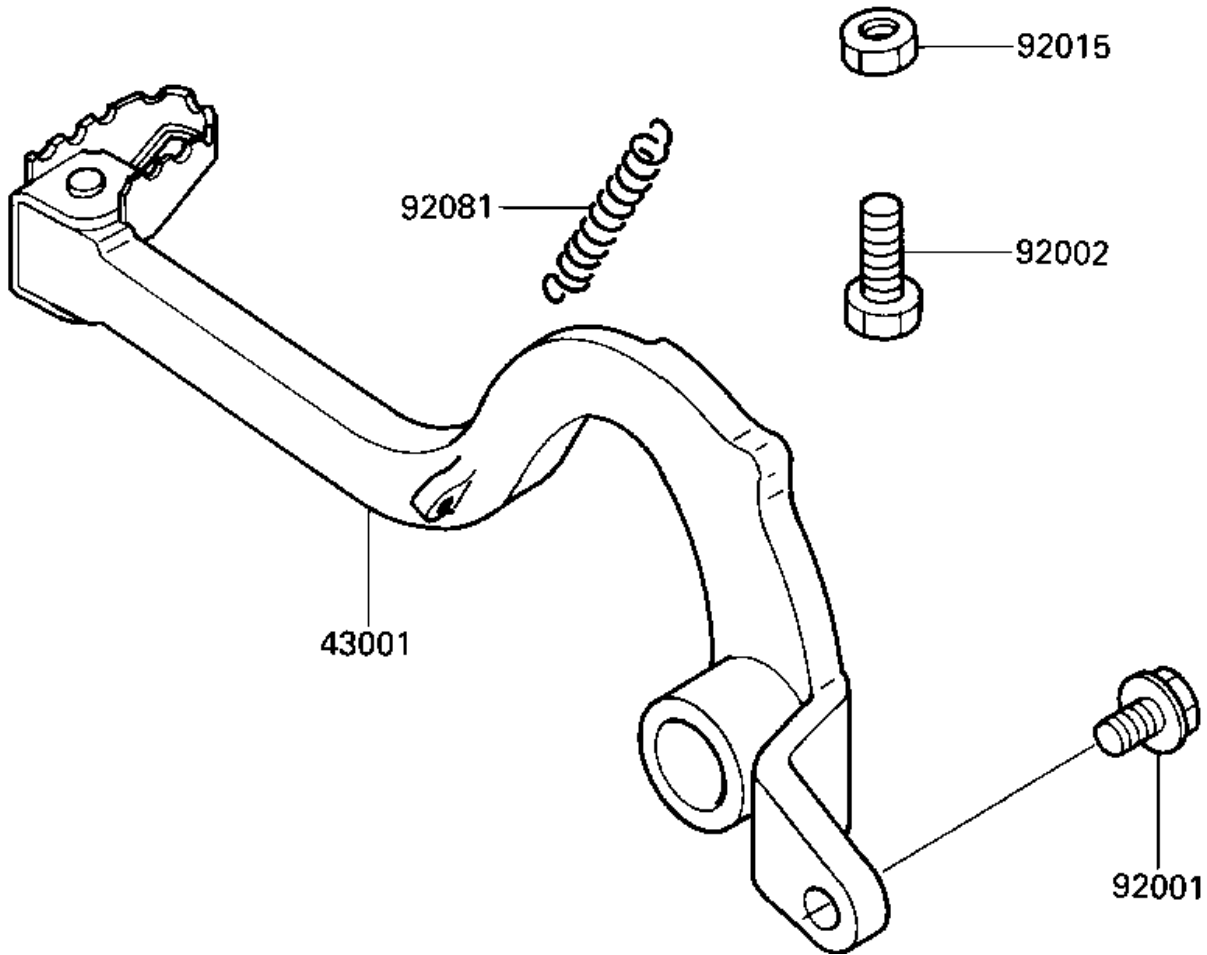

# 1986 KX125 PARTS DIAGRAM

BRAKE PEDAL

F2260-0163

# 1986 KX125 PARTS LIST

## BRAKE PEDAL

ITEM NAME	PART NUMBER	QUANTITY
LEVER-BRAKE,PEDAL (Ref # 43001)	43001-1194	1
BOLT,HEX HEAD,6X10 (Ref # 92001)	92001-1034	1
BOLT,6X20 (Ref # 92002)	92002-1373	1
NUT,6MM (Ref # 92015)	92015-1391	1
SPRING (Ref # 92081)	92081-1932	1