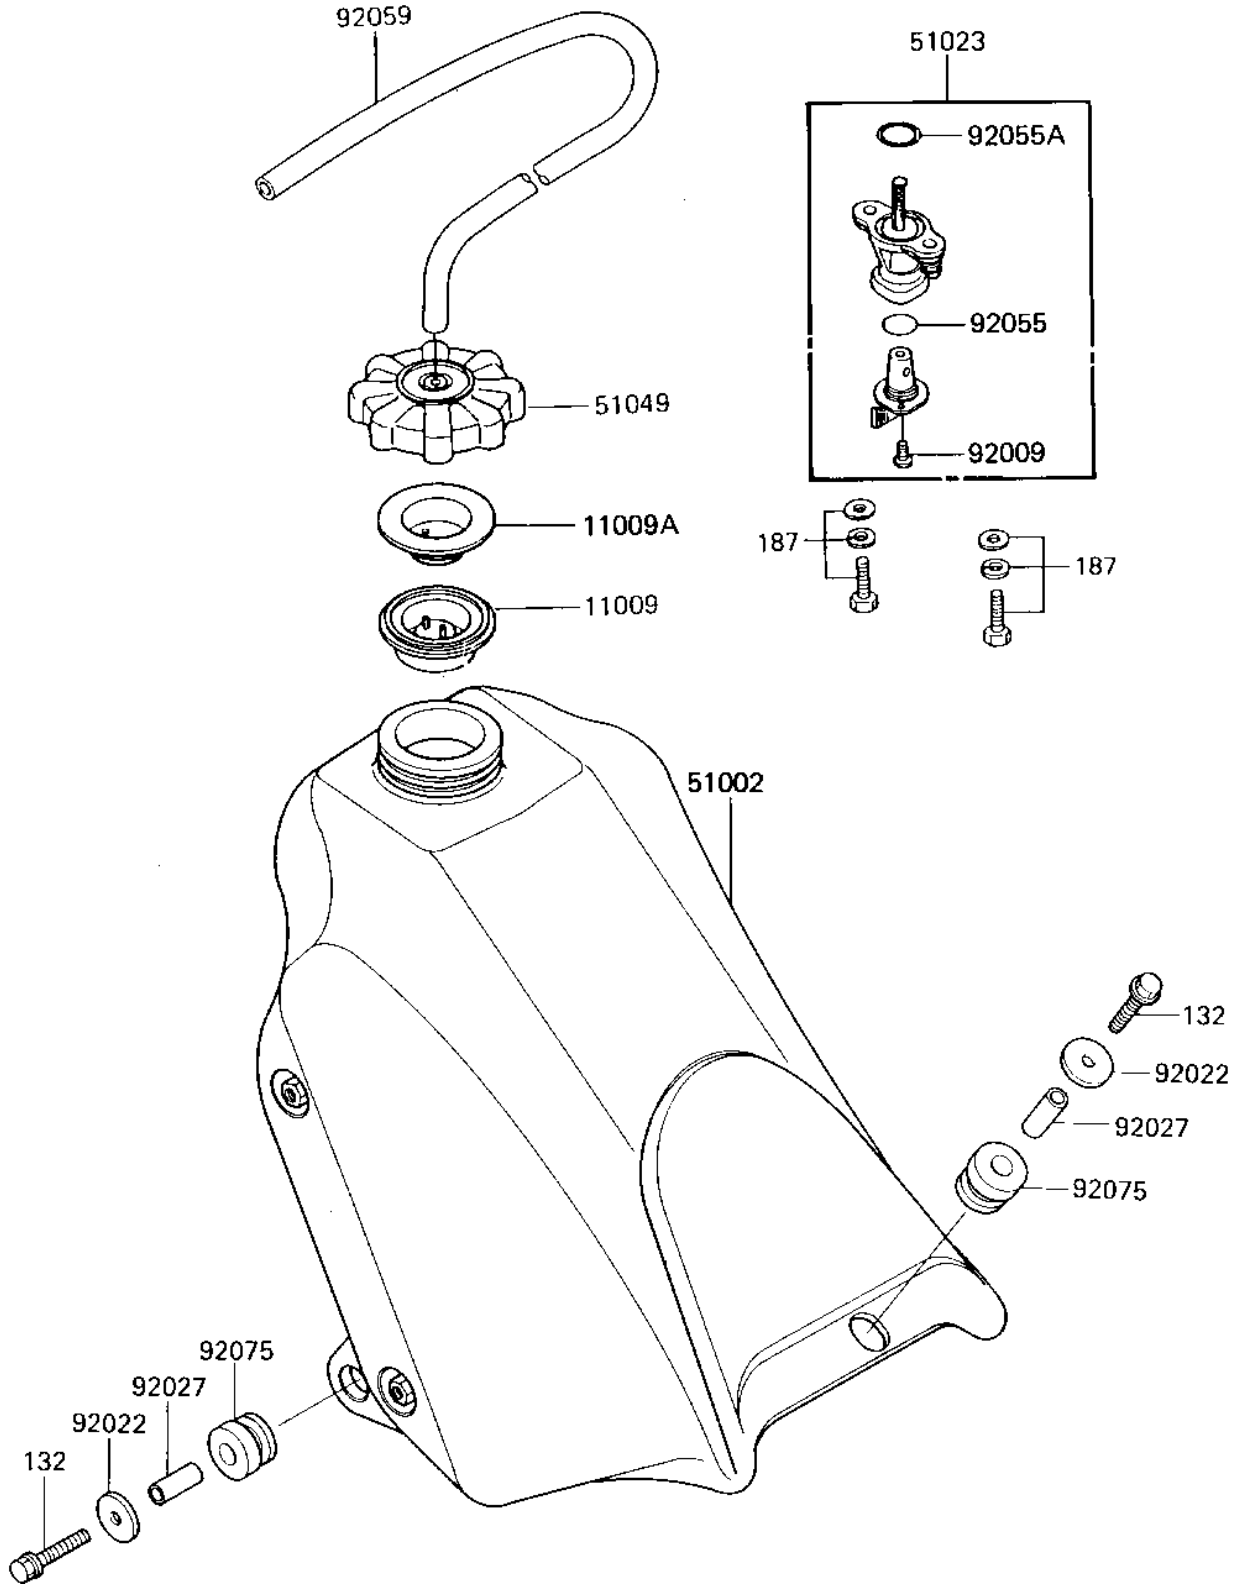

1986 KX125 PARTS DIAGRAM

FUEL TANK

F2110-0313

1986 KX125 PARTS LIST

FUEL TANK

ITEM NAME	PART NUMBER	QUANTITY
GASKET,FUEL TANK (Ref # 11009)	11009-1452	1
GASKET (Ref # 11009A)	11009-1514	1
TANK-COMP-FUEL,L.GRE (Ref # 51002)	51003-5397-6W	1
TAP-ASSY-FUEL (Ref # 51023)	51023-1115	1
CAP-TANK,FUEL (Ref # 51049)	51049-1006	1
SCREW PAN HEAD 3X8 (Ref # 92009)	220E0308	2
WASHER (Ref # 92022)	92022-1690	3
COLLAR,6.8X10X14 (Ref # 92027)	92027-1966	3
RING-O (Ref # 92055)	92055-1299	1
RING-O (Ref # 92055A)	92055-1300	1
TUBE,5X9X350 (Ref # 92059)	92059-1265	1
DAMPER (Ref # 92075)	92075-1787	3
BOLT-FLANGED-SMALL (Ref # 132)	132G0625	3
BOLT-UPSET-WSP (Ref # 187)	187B0616	2