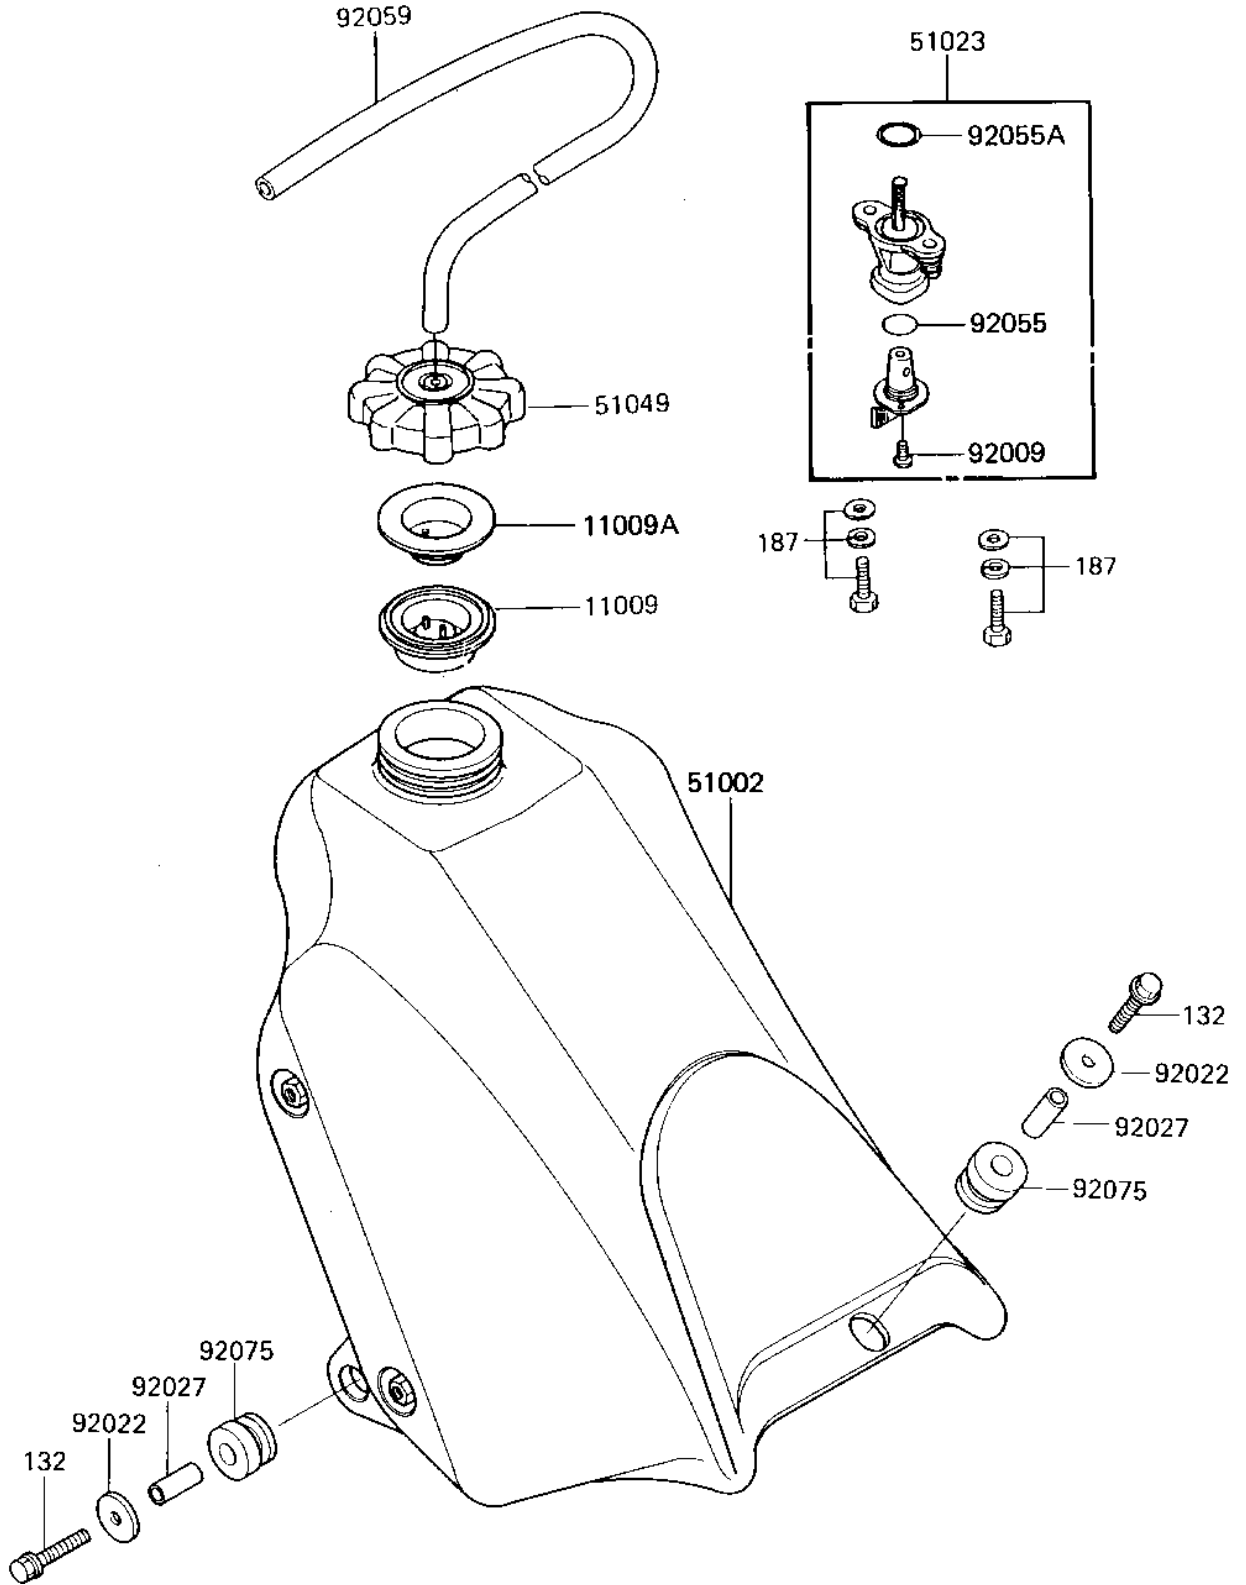

# 1986 KX125 PARTS DIAGRAM

FUEL TANK

F2110-0313

# 1986 KX125 PARTS LIST

## FUEL TANK

ITEM NAME	PART NUMBER	QUANTITY
GASKET,FUEL TANK (Ref # 11009)	11009-1452	1
GASKET (Ref # 11009A)	11009-1514	1
TANK-COMP-FUEL,L.GRE (Ref # 51002)	51003-5397-6W	1
TAP-ASSY-FUEL (Ref # 51023)	51023-1115	1
CAP-TANK,FUEL (Ref # 51049)	51049-1006	1
SCREW PAN HEAD 3X8 (Ref # 92009)	220E0308	2
WASHER (Ref # 92022)	92022-1690	3
COLLAR,6.8X10X14 (Ref # 92027)	92027-1966	3
RING-O (Ref # 92055)	92055-1299	1
RING-O (Ref # 92055A)	92055-1300	1
TUBE,5X9X350 (Ref # 92059)	92059-1265	1
DAMPER (Ref # 92075)	92075-1787	3
BOLT-FLANGED-SMALL (Ref # 132)	132G0625	3
BOLT-UPSET-WSP (Ref # 187)	187B0616	2