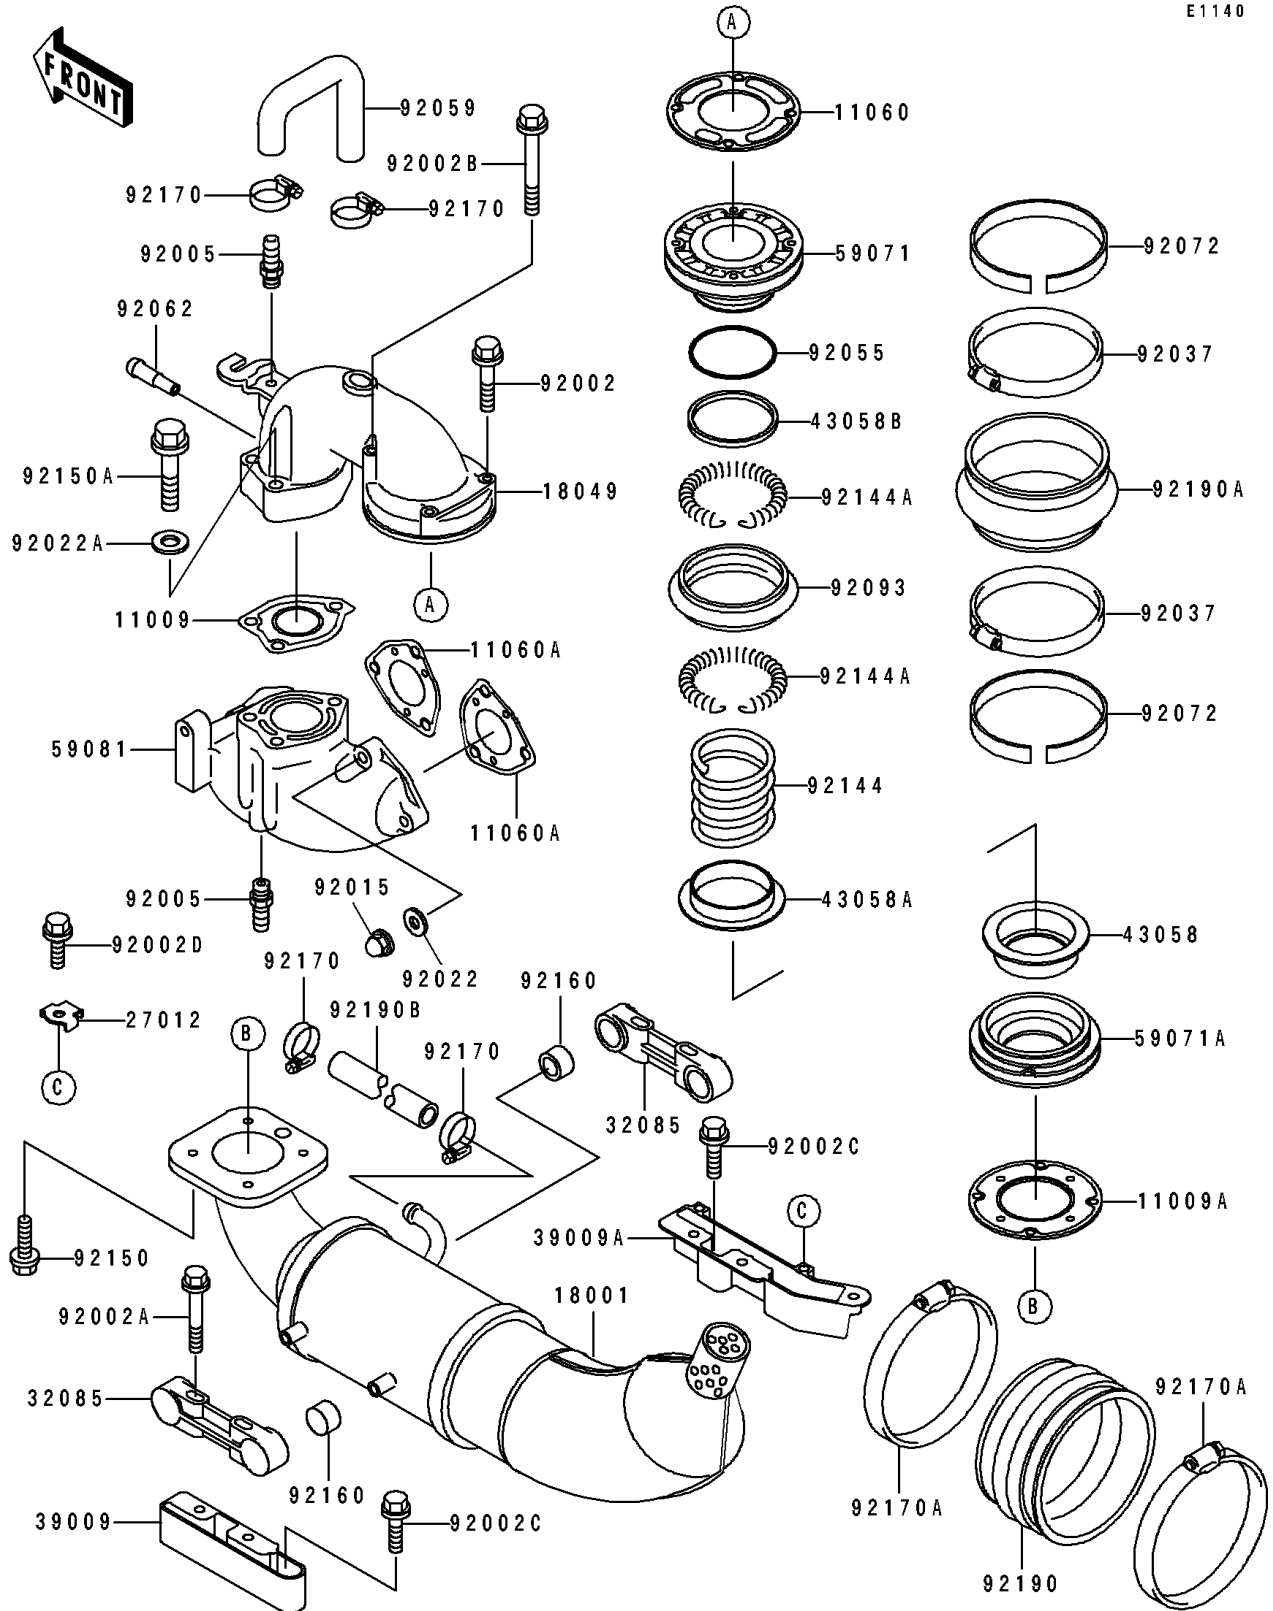

1993 SC PARTS DIAGRAM

Muffler(s)

E1140