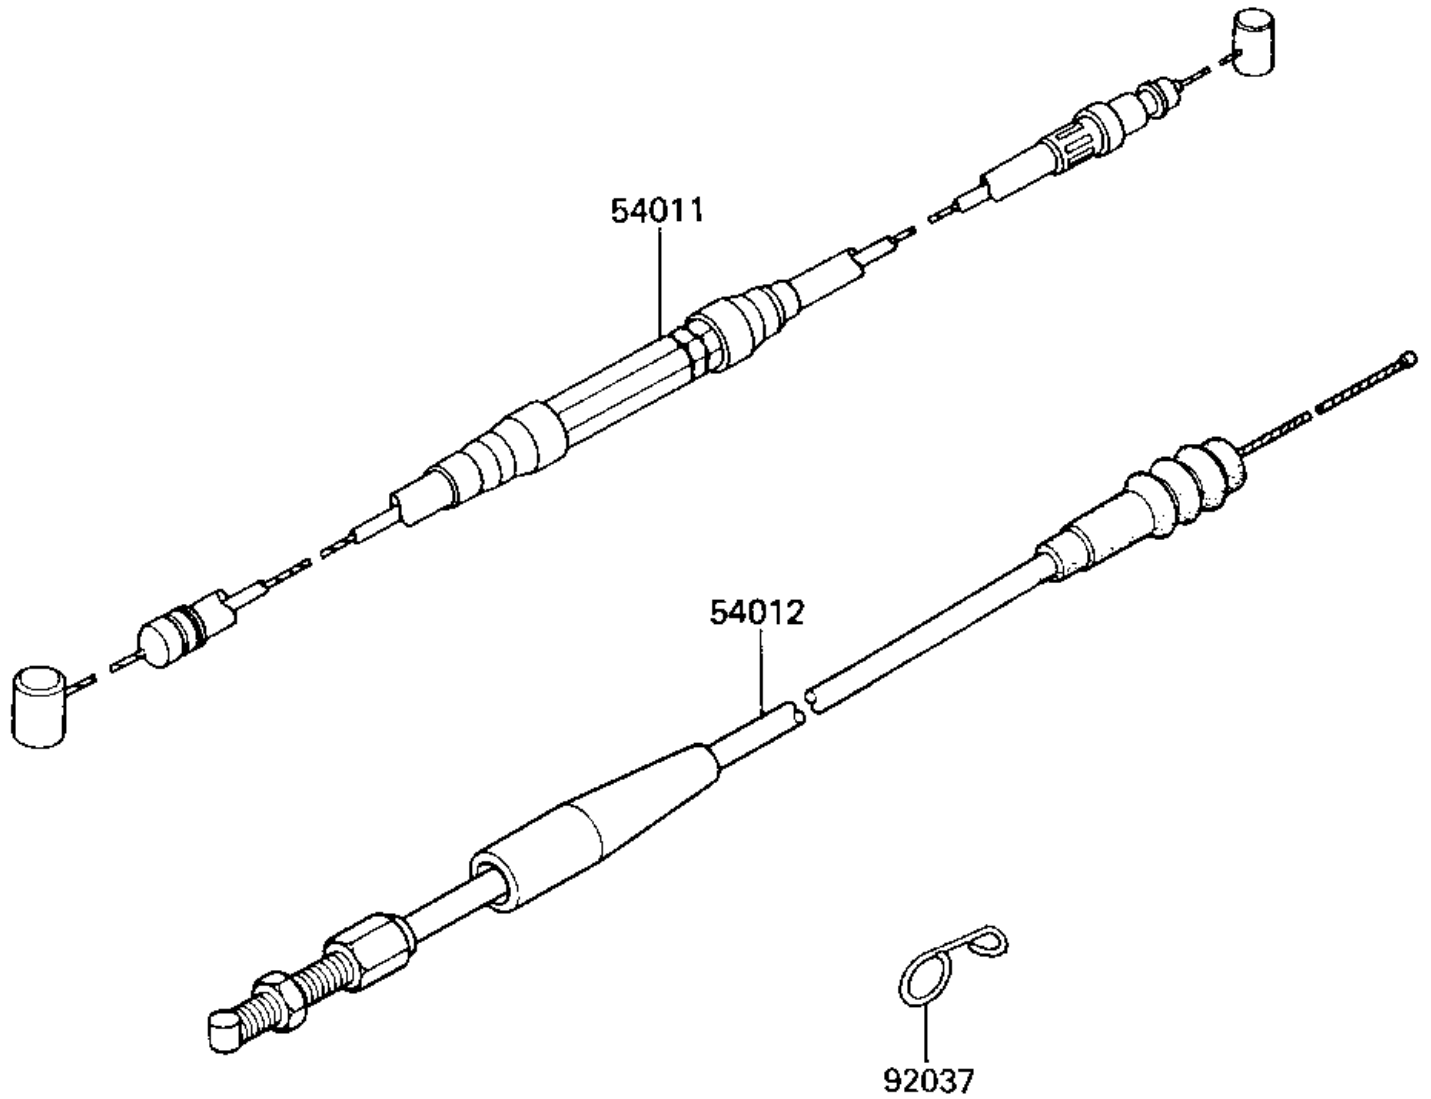

1986 KX125 PARTS DIAGRAM

CABLES

F2540-0228

1986 KX125 PARTS LIST

CABLES

ITEM NAME	PART NUMBER	QUANTITY
CABLE-CLUTCH (Ref # 54011)	54011-1234	1
CABLE-THROTTLE (Ref # 54012)	54012-1305	1
CLAM,CABLE (Ref # 92037)	92037-1064	1