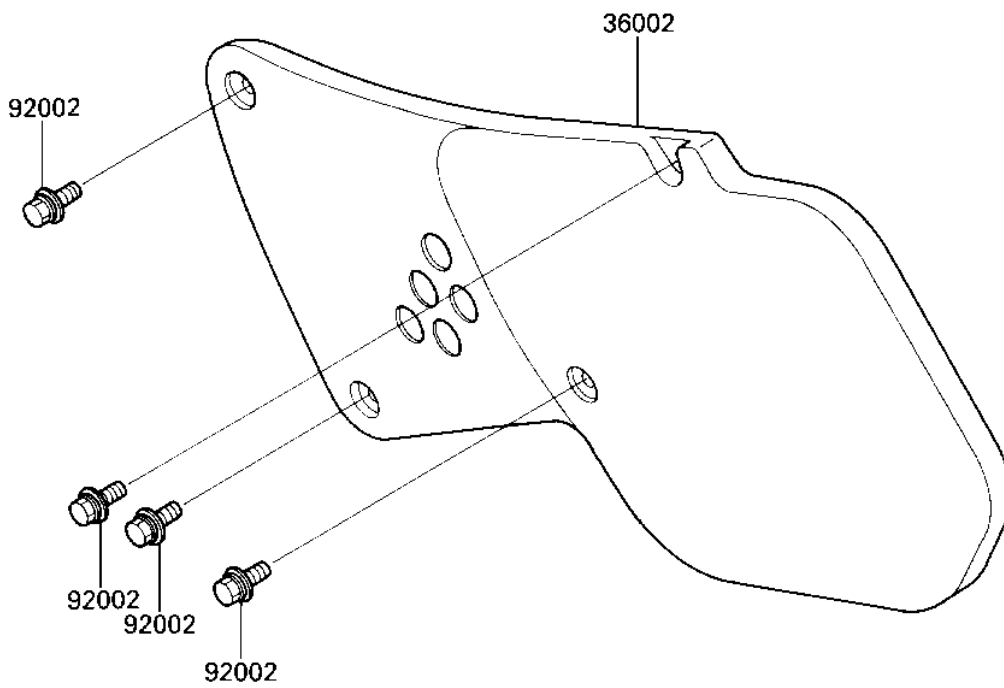

1986 KX125 PARTS DIAGRAM

SIDE COVERS

F2611-0011

1986 KX125 PARTS LIST

SIDE COVERS

ITEM NAME	PART NUMBER	QUANTITY
COVER-SIDE,LH,L.GREE (Ref # 36002)	36002-5215-AE	1
COVER-SIDE,RH,L.GREE (Ref # 36002A)	36002-5216-AC	1
BOLT (Ref # 92002)	92150-1506	6
DAMPER,SIDE COVER (Ref # 92075)	92075-1598	2