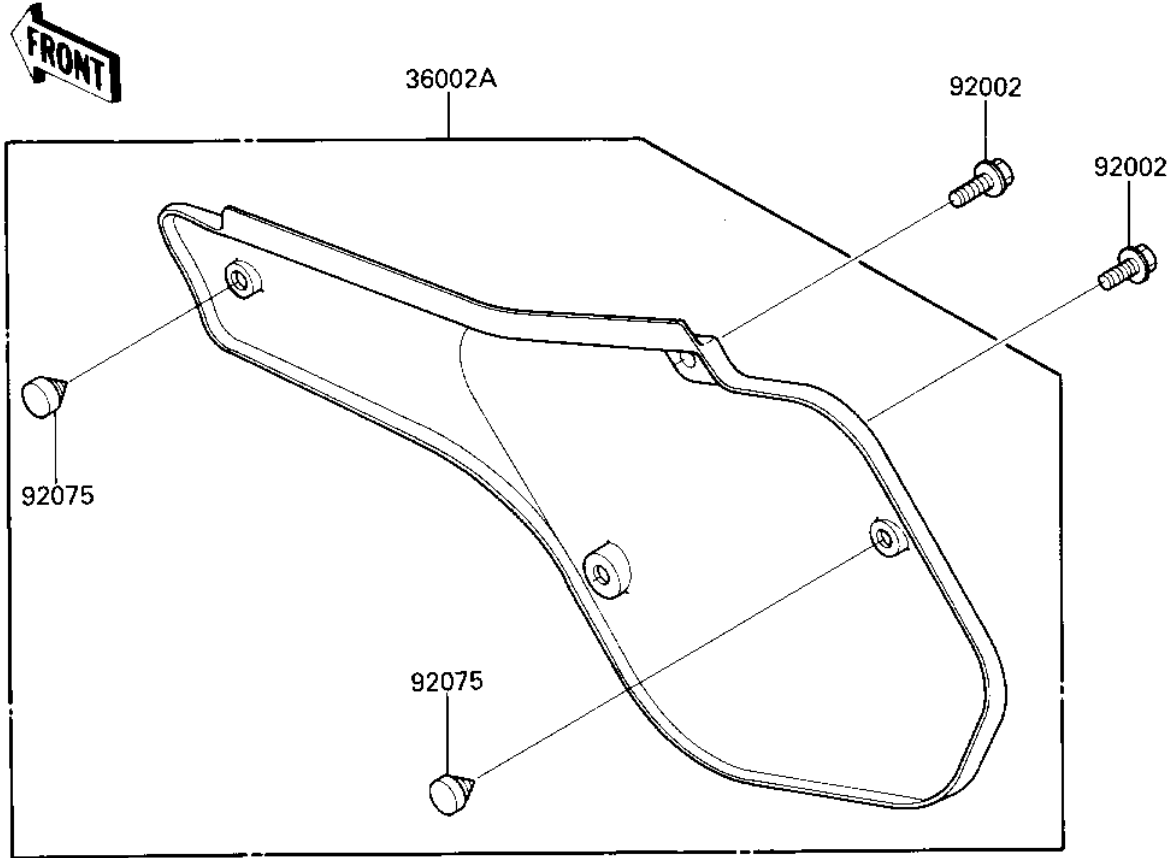

1986 KX125 PARTS DIAGRAM

SIDE COVERS

F2611-0011

1986 KX125 PARTS LIST

SIDE COVERS

ITEM NAME	PART NUMBER	QUANTITY
COVER-SIDE,LH,L.GREE (Ref # 36002)	36002-5215-AE	1
COVER-SIDE,RH,L.GREE (Ref # 36002A)	36002-5216-AC	1
BOLT (Ref # 92002)	92150-1506	6
DAMPER,SIDE COVER (Ref # 92075)	92075-1598	2