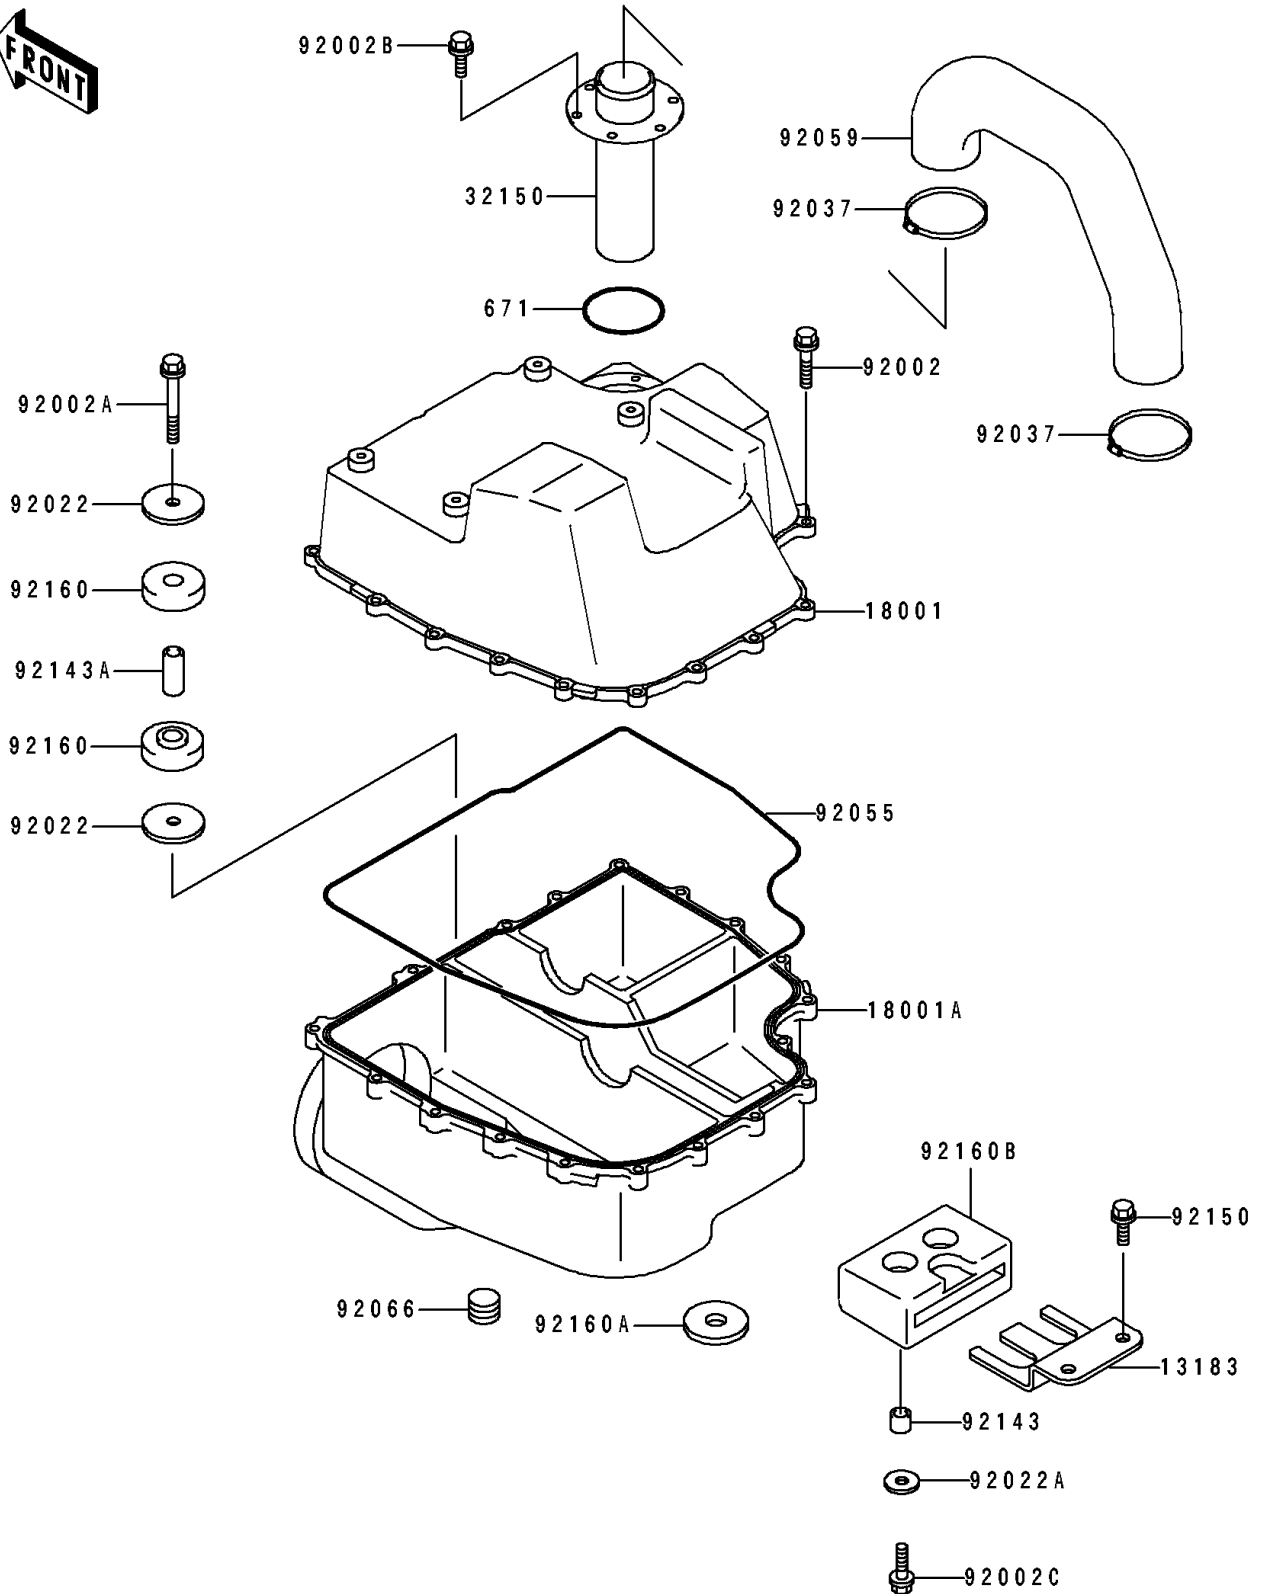

1992 SC PARTS DIAGRAM

Water Muffler

E1141

1992 SC PARTS LIST

Water Muffler

ITEM NAME	PART NUMBER	QUANTITY
PLATE (Ref # 13183)	13183-3760	1
MUFFLER,WATER BOX,UPP (Ref # 18001)	18001-3727	1
MUFFLER,WATER BOX,LWR (Ref # 18001A)	18001-3755	1
PIPE,WATER MUFFLER (Ref # 32150)	32150-3738	1
BOLT,6X25 (Ref # 92002)	92002-3714	17
BOLT,6X45 (Ref # 92002A)	92002-3717	1
BOLT,6X16 (Ref # 92002B)	92002-3728	6
BOLT,6X20 (Ref # 92002C)	92002-3755	2
WASHER,6.5X32X3 (Ref # 92022)	92022-3749	2
WASHER (Ref # 92022A)	92022-567	2
CLAMP (Ref # 92037)	92037-509	2
RING-O,WATER MUFFLER (Ref # 92055)	92055-3718	1
TUBE (Ref # 92059)	92059-3875	1
PLUG (Ref # 92066)	92066-3719	2
COLLAR,7.5X10.5X9 (Ref # 92143)	92143-3714	2
COLLAR,7.5X10.5X24 (Ref # 92143A)	92143-3717	1
BOLT,6X12 (Ref # 92150)	92150-3810	2
DAMPER,FR (Ref # 92160)	92160-3730	2
DAMPER,LWR (Ref # 92160A)	92160-3732	3
DAMPER,RR (Ref # 92160B)	92160-3774	1
O RING,60MM (Ref # 671)	671B2560	1