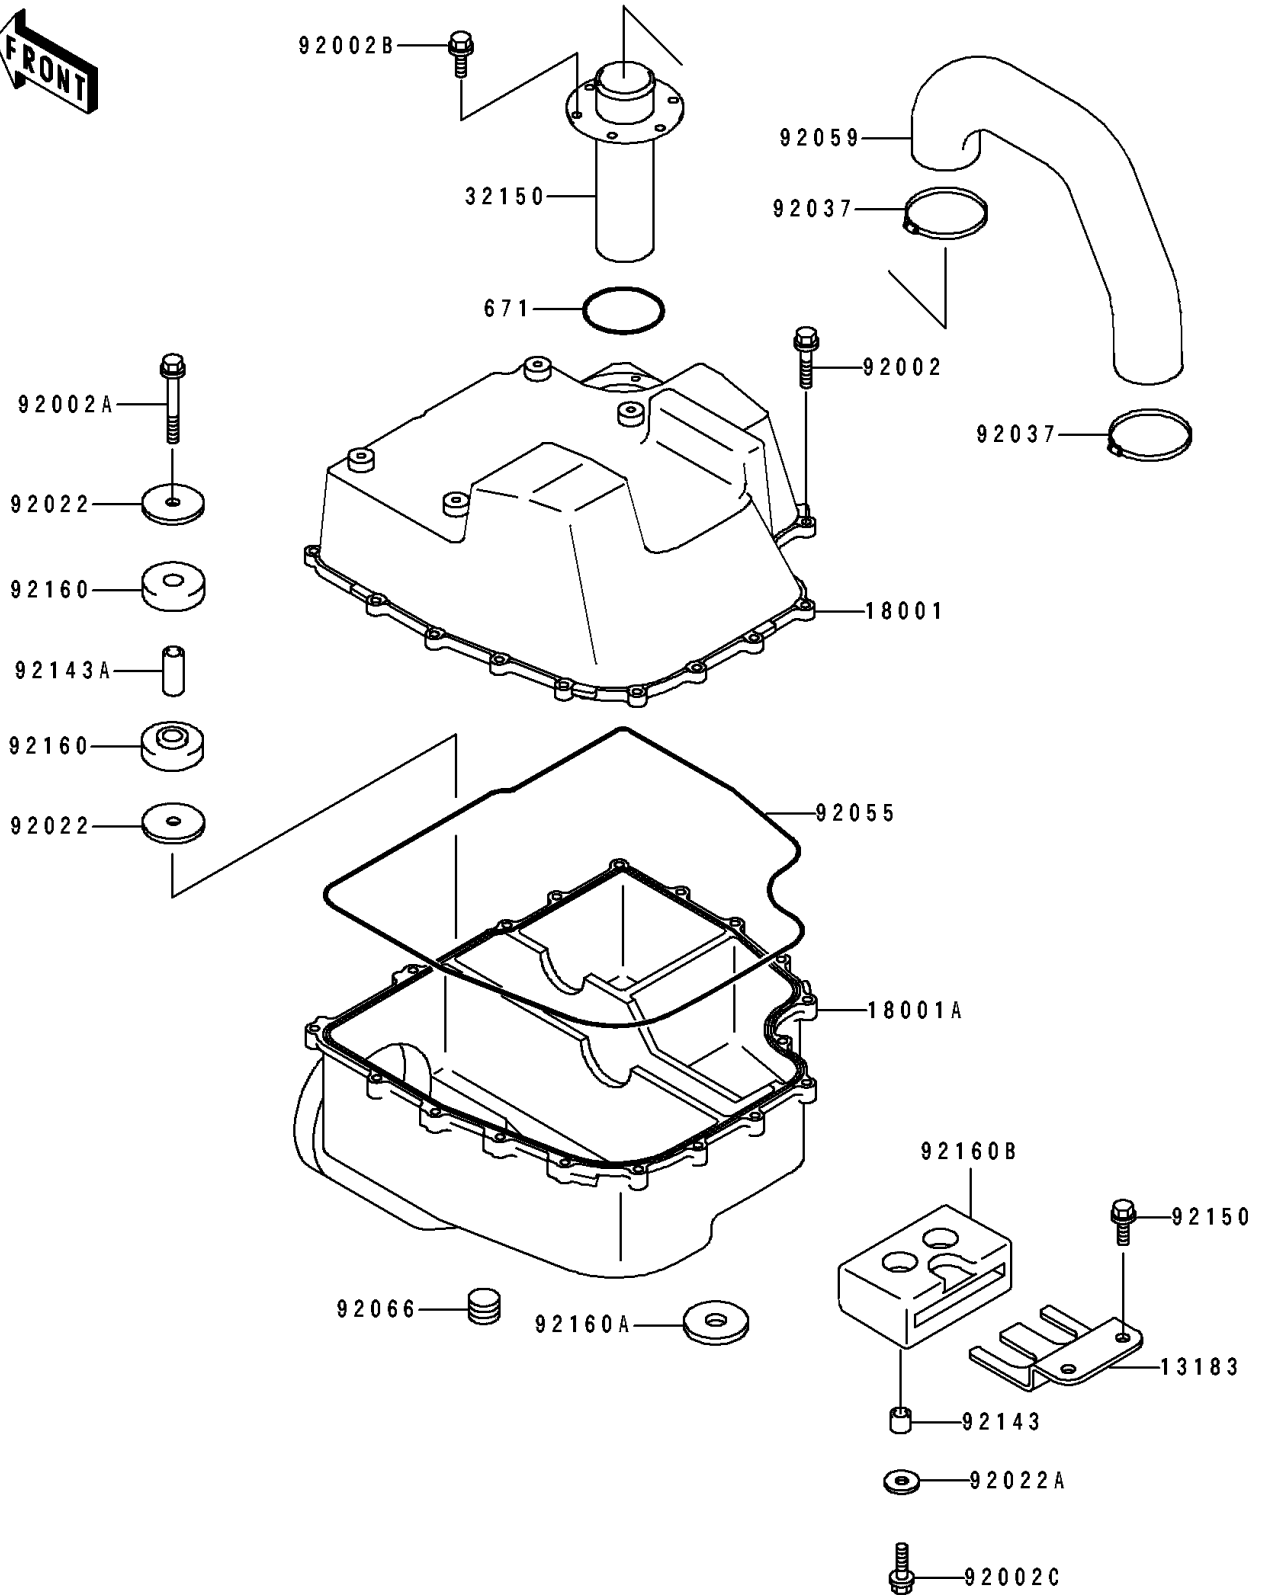

# 1993 SC PARTS DIAGRAM

Water Muffler

E1141

## 1993 SC PARTS LIST

### Water Muffler

ITEM NAME	PART NUMBER	QUANTITY
PLATE (Ref # 13183)	13183-3760	1
MUFFLER,WATER BOX,UPP (Ref # 18001)	18001-3727	1
MUFFLER,WATER BOX,LWR (Ref # 18001A)	18001-3755	1
PIPE,WATER MUFFLER (Ref # 32150)	32150-3738	1
BOLT,6X25 (Ref # 92002)	92002-3714	17
BOLT,6X45 (Ref # 92002A)	92002-3717	1
BOLT,6X16 (Ref # 92002B)	92002-3728	6
BOLT,6X20 (Ref # 92002C)	92002-3755	2
WASHER,6.5X32X3 (Ref # 92022)	92022-3749	2
WASHER (Ref # 92022A)	92022-567	2
CLAMP (Ref # 92037)	92037-509	2
RING-O,WATER MUFFLER (Ref # 92055)	92055-3718	1
TUBE (Ref # 92059)	92059-3875	1
PLUG (Ref # 92066)	92066-3719	2
COLLAR,7.5X10.5X9 (Ref # 92143)	92143-3714	2
COLLAR,7.5X10.5X24 (Ref # 92143A)	92143-3717	1
BOLT,6X12 (Ref # 92150)	92150-3810	2
DAMPER,FR (Ref # 92160)	92160-3730	2
DAMPER,LWR (Ref # 92160A)	92160-3732	3
DAMPER,RR (Ref # 92160B)	92160-3774	1
O RING,60MM (Ref # 671)	671B2560	1