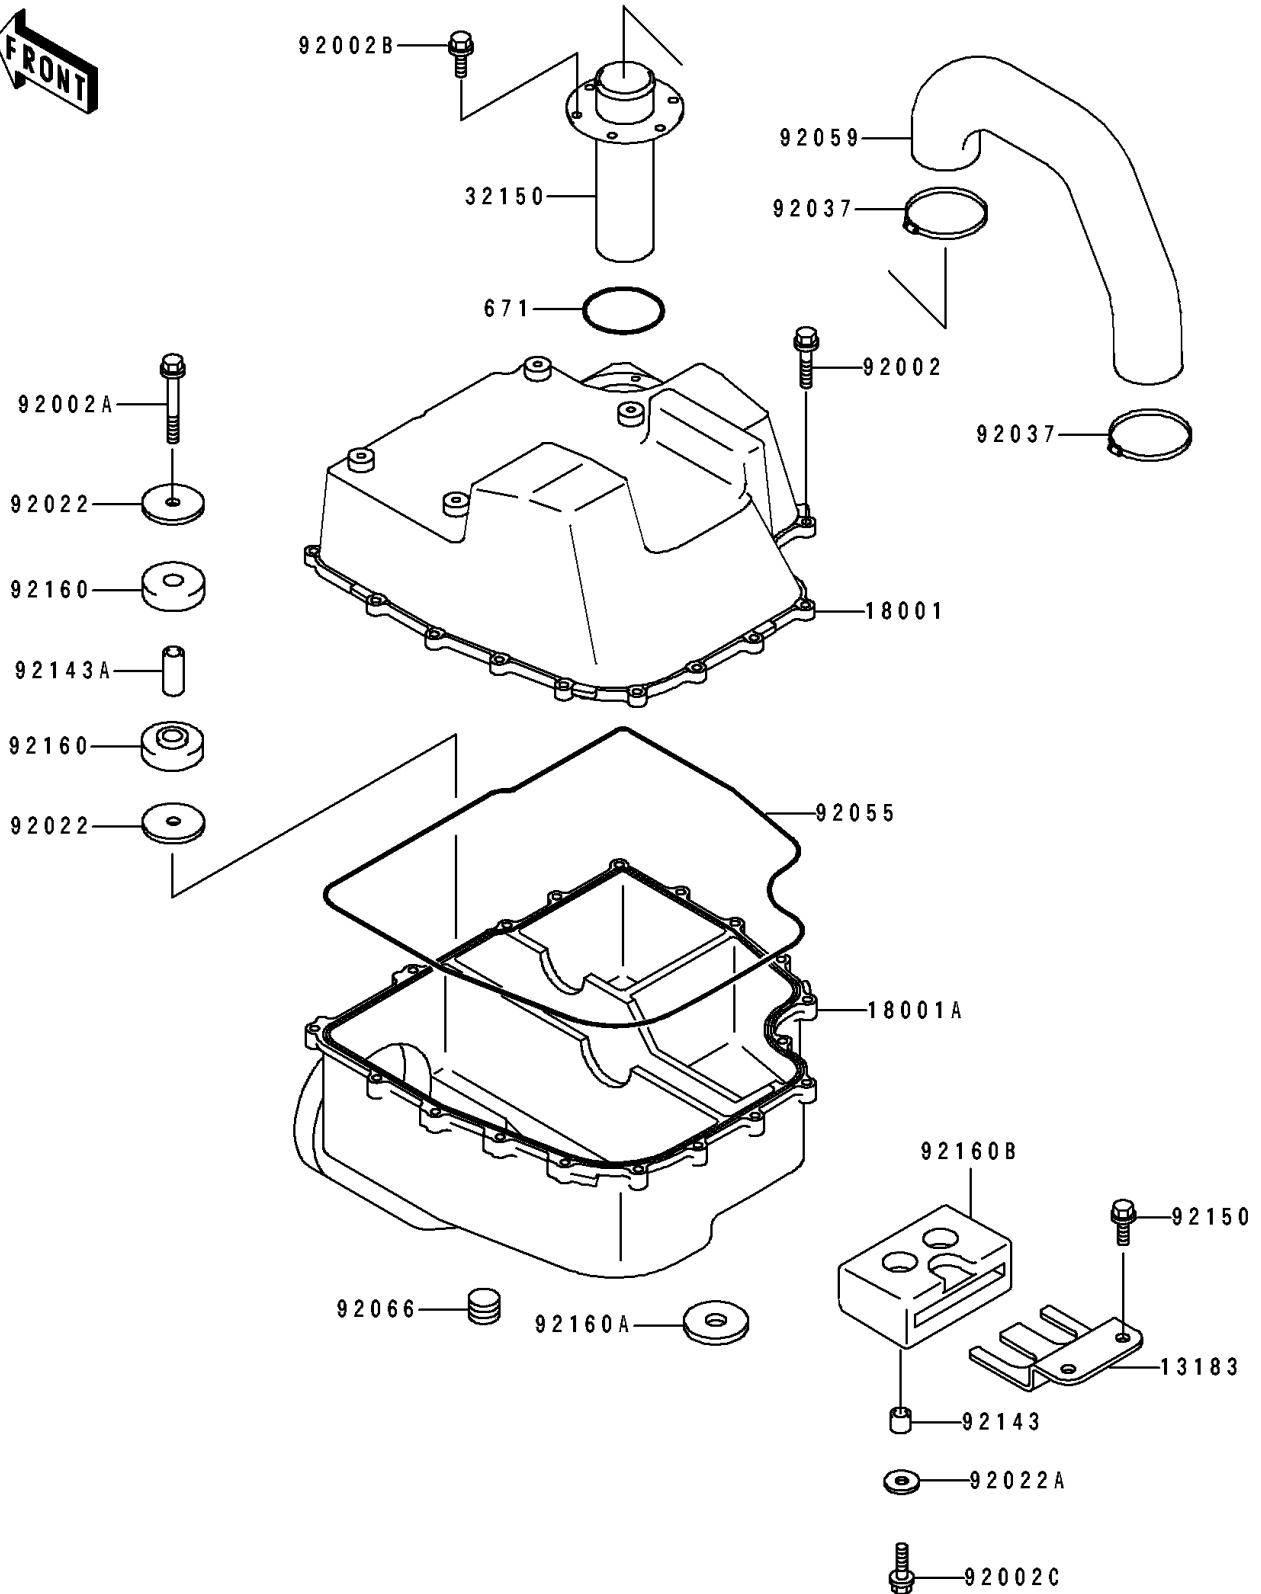

1994 SC PARTS DIAGRAM

Water Muffler

E1141

1994 SC PARTS LIST

Water Muffler

ITEM NAME	PART NUMBER	QUANTITY
PLATE (Ref # 13183)	13183-3760	1
MUFFLER,WATER BOX,UPP (Ref # 18001)	18001-3727	1
MUFFLER,WATER BOX,LWR (Ref # 18001A)	18001-3755	1
PIPE,WATER MUFFLER (Ref # 32150)	32150-3738	1
BOLT,6X25 (Ref # 92002)	92002-3714	17
BOLT,6X45 (Ref # 92002A)	92002-3717	1
BOLT,6X16 (Ref # 92002B)	92002-3728	6
BOLT,6X20 (Ref # 92002C)	92002-3755	2
WASHER,6.5X32X3 (Ref # 92022)	92022-3749	2
WASHER (Ref # 92022A)	92022-567	2
CLAMP (Ref # 92037)	92037-509	2
RING-O,WATER MUFFLER (Ref # 92055)	92055-3718	1
TUBE (Ref # 92059)	92059-3875	1
PLUG (Ref # 92066)	92066-3719	2
COLLAR,7.5X10.5X9 (Ref # 92143)	92143-3714	2
COLLAR,7.5X10.5X24 (Ref # 92143A)	92143-3717	1
BOLT,6X12 (Ref # 92150)	92150-3810	2
DAMPER,FR (Ref # 92160)	92160-3730	2
DAMPER,LWR (Ref # 92160A)	92160-3732	3
DAMPER,RR (Ref # 92160B)	92160-3774	1
O RING,60MM (Ref # 671)	671B2560	1