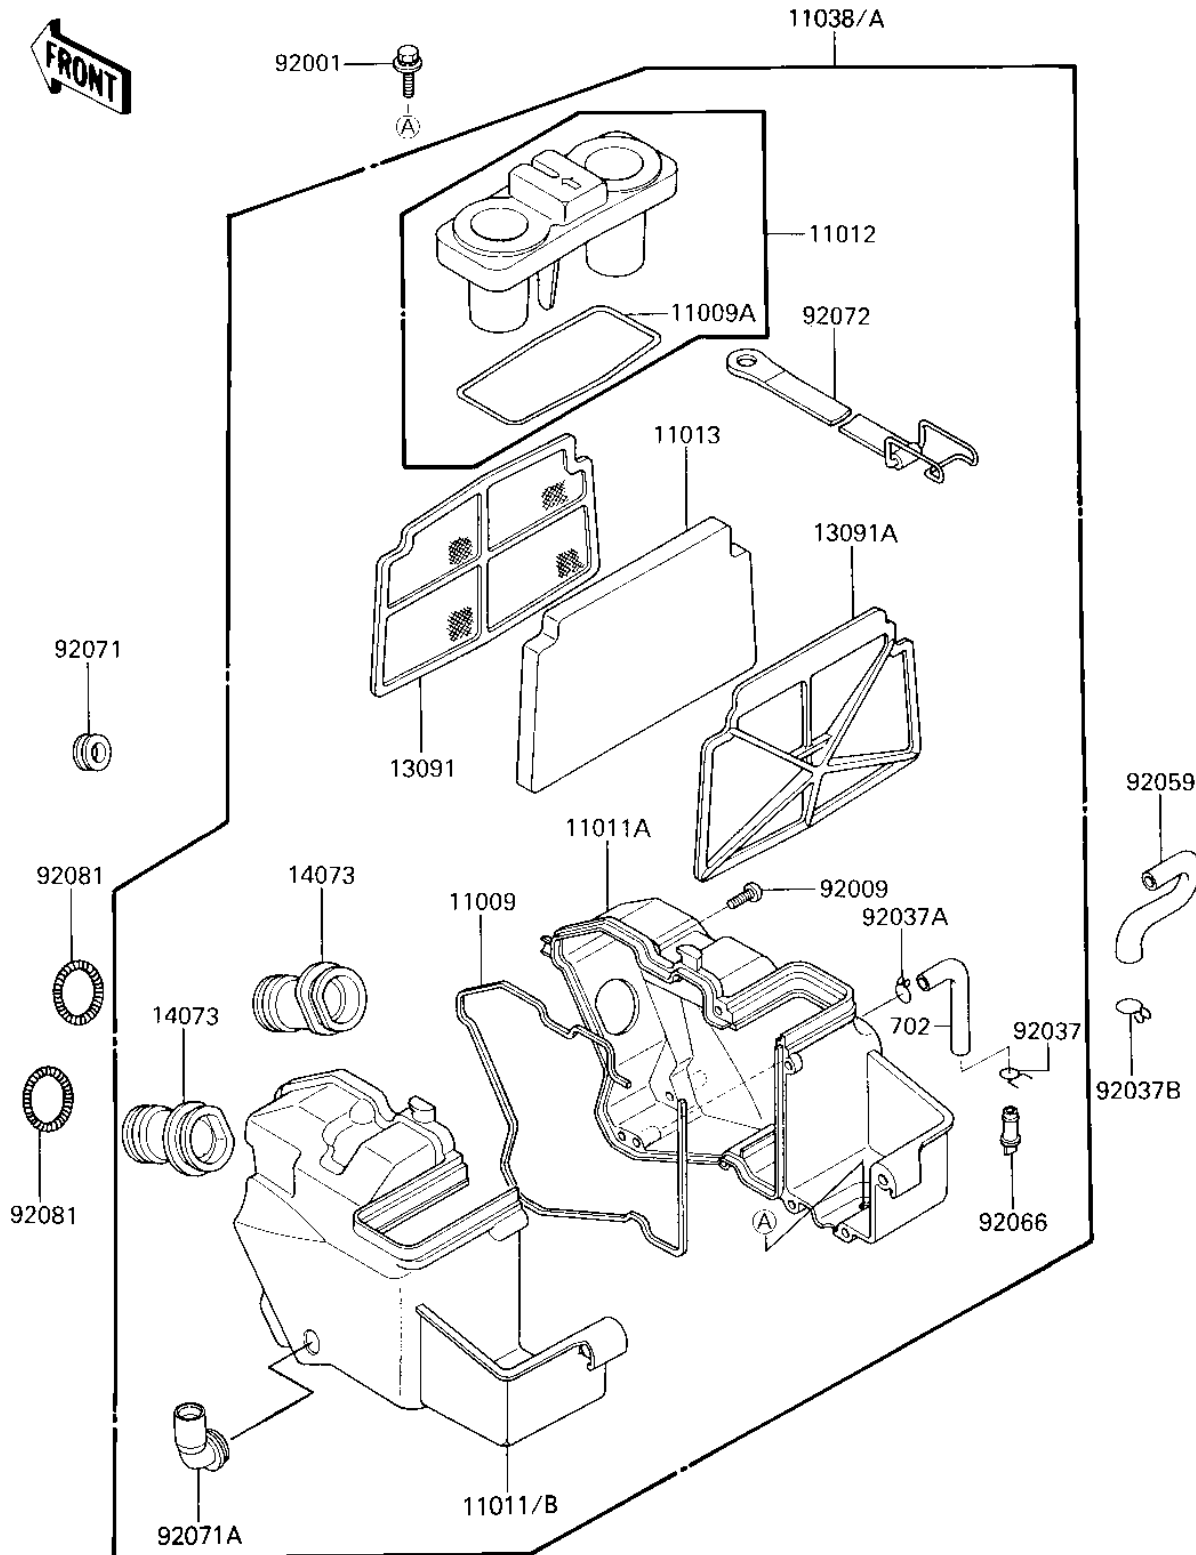

1986 Ninja® 250R PARTS DIAGRAM

AIR CLEANER

E1130-0212

1986 Ninja® 250R PARTS LIST

AIR CLEANER

| ITEM NAME | PART NUMBER | QUANTITY |
|-------------------------------------|-------------|----------|
| GASKET,AIR FILTER (Ref # 11009) | 11009-1599 | 1 |
| GASKET (Ref # 11009A) | 11009-1613 | 1 |
| CASE-AIR FILTER,LH (Ref # 11011) | 11011-1218 | 1 |
| CASE-AIR FILTER,RH (Ref # 11011A) | 11011-1219 | 1 |
| CASE-AIR FILTER,LH (Ref # 11011B) | 11011-1233 | 1 |
| CAP,INTAKE (Ref # 11012) | 11012-1504 | 1 |
| ELEMENT-AIR FILTER (Ref # 11013) | 11013-1141 | 1 |
| CASE-ASSY-AIR FILTER (Ref # 11038) | 11038-1058 | 1 |
| CASE-ASSY-AIR FILTER (Ref # 11038A) | 11038-1059 | 1 |
| HOLDER,AIR FILTER,FR (Ref # 13091) | 13091-1421 | 1 |
| HOLDER,AIR FILTER,RR (Ref # 13091A) | 13091-1422 | 1 |
| DUCT,AIR FILTER (Ref # 14073) | 14073-1252 | 2 |
| BOLT,6X16 (Ref # 92001) | 92001-1863 | 2 |
| SCREW,TAPPING,5X25 (Ref # 92009) | 92009-1339 | 10 |
| CLAMP-PIPE (Ref # 92037) | 92037-072 | 1 |
| CLAMP,CHAIN OILER (Ref # 92037A) | 92037-147 | 1 |
| CLAMP,BREATHER TUBE (Ref # 92037B) | 92037-213 | 1 |
| TUBE,BREAHER (Ref # 92059) | 92059-1676 | 1 |
| PLUG (Ref # 92066) | 92066-1211 | 1 |
| GROMMET,RESERVIR (Ref # 92071) | 92071-1047 | 1 |
| GROMMET,AIR FILTER (Ref # 92071A) | 92071-1114 | 1 |
| BAND,AIR FILTER (Ref # 92072) | 92072-1196 | 1 |
| SPRING,AIR FILTER DUC (Ref # 92081) | 92144-1771 | 2 |
| TUBE-BREATHER (BULK) (Ref # 702) | 702A071000 | 1 |