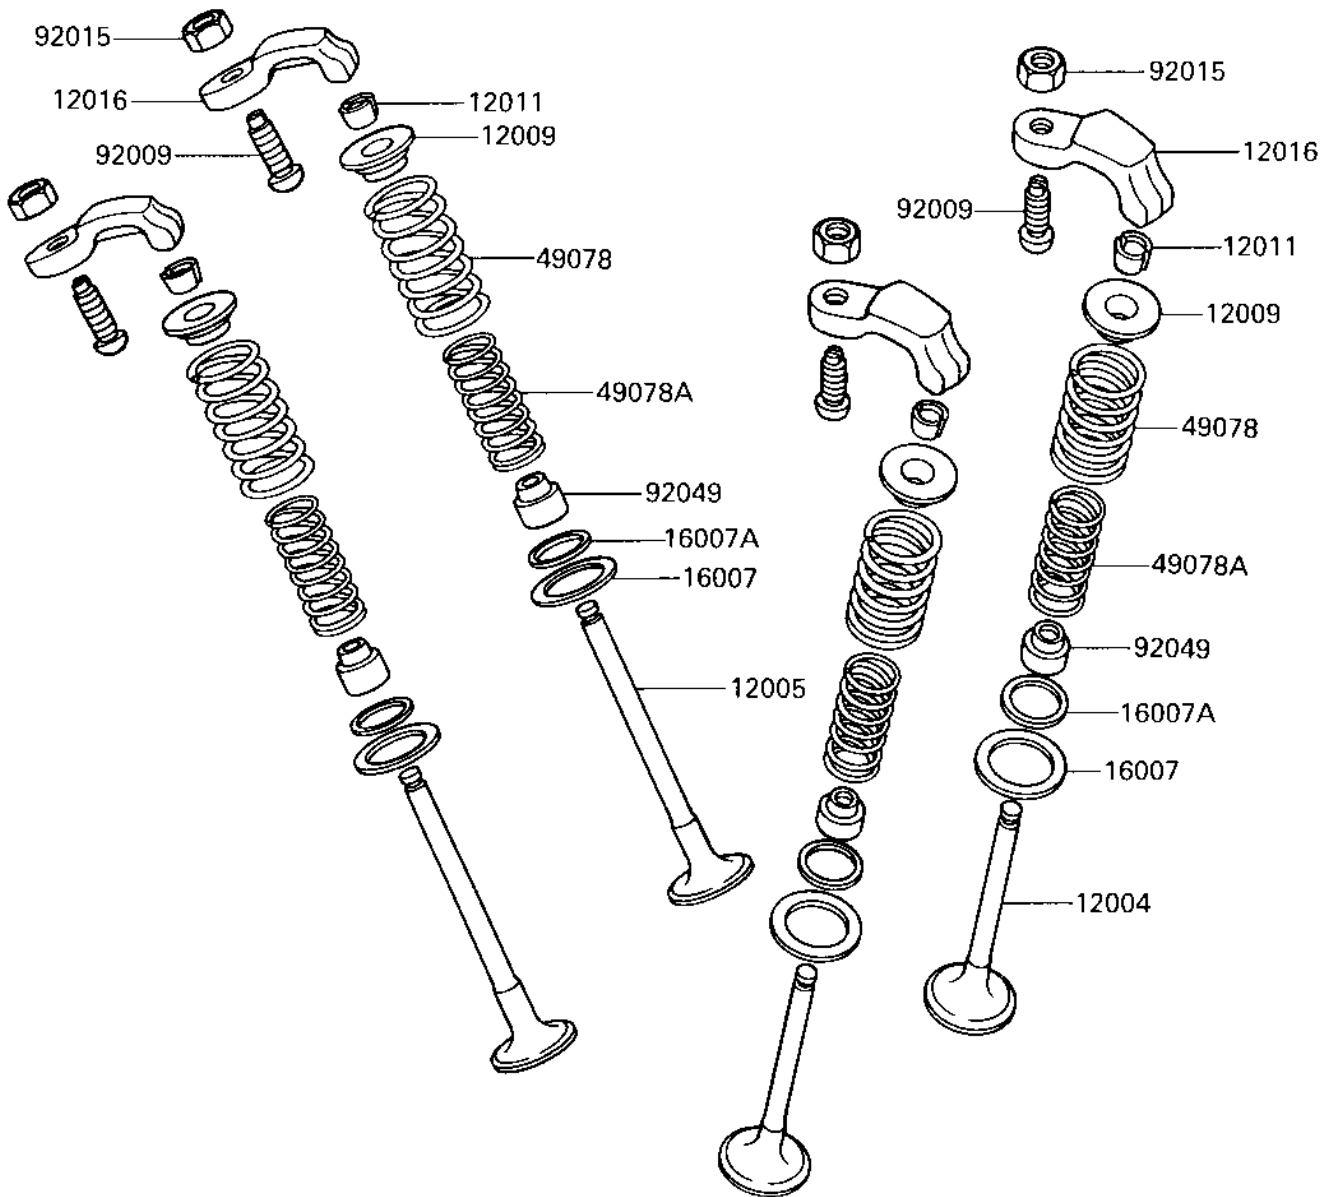

# 1987 Ninja® 250R PARTS DIAGRAM

## ROCKER ARMS/VALVES

E1210-0042

# 1987 Ninja® 250R PARTS LIST

## ROCKER ARMS/VALVES

ITEM NAME	PART NUMBER	QUANTITY
VALVE-INTAKE (Ref # 12004)	12004-1074	4
VALVE-EXHAUST (Ref # 12005)	12005-1091	4
RETAINER-VALVE SPRING (Ref # 12009)	12009-1060	8
COLLET (Ref # 12011)	12011-1051	16
ARM-ROCKER (Ref # 12016)	12016-1067	8
SEAT-SPRING (Ref # 16007)	16007-1144	8
SEAT-SPRING (Ref # 16007A)	16007-1143	8
SPRING-ENGINE VALVE (Ref # 49078)	49078-1078	8
SPRING-ENGINE VALVE (Ref # 49078A)	49078-1079	8
SCREW,6MM (Ref # 92009)	92009-1424	8
NUT,6MM (Ref # 92015)	92015-1586	8
SEAL-OIL,VSB58.558 (Ref # 92049)	92049-1218	8