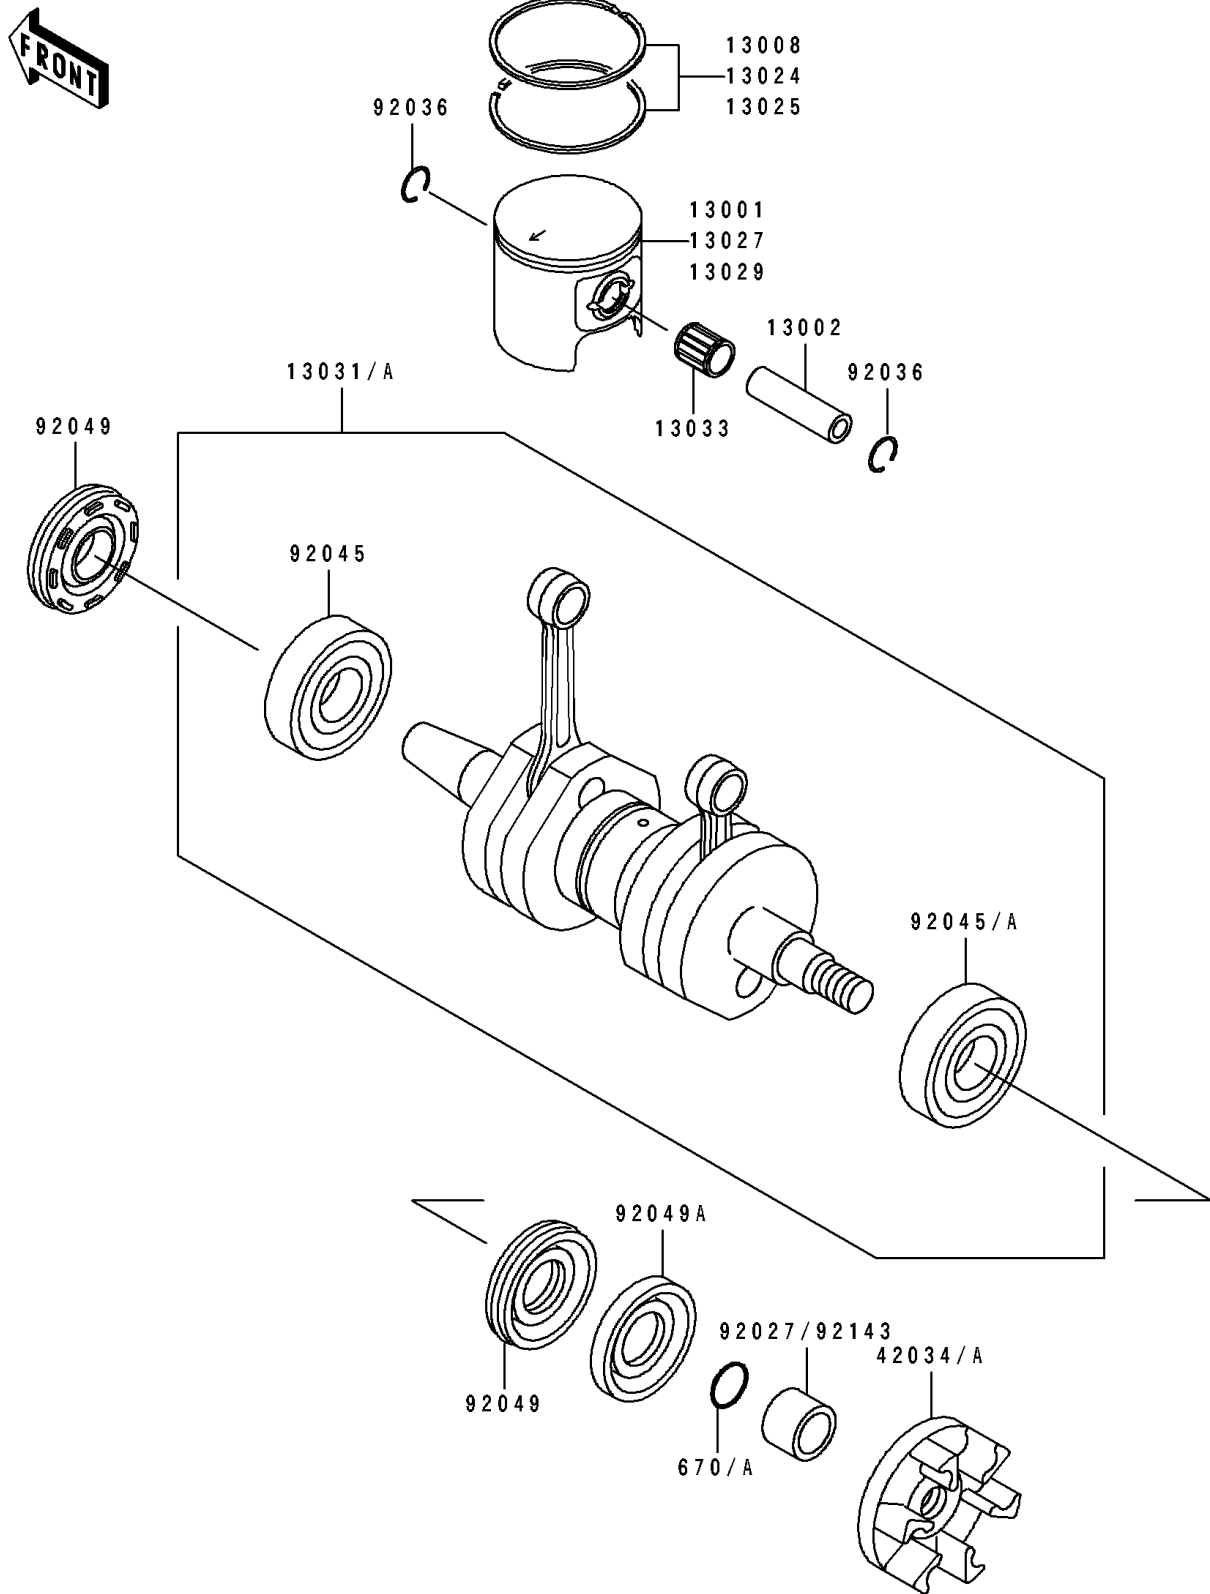

1992 SC PARTS DIAGRAM

Crankshaft/Piston(s)

E1320

1992 SC PARTS LIST

Crankshaft/Piston(s)

ITEM NAME	PART NUMBER	QUANTITY
PISTON-ENGINE (Ref # 13001)	13001-3714	2
PIN-PISTON (Ref # 13002)	13002-017	2
RING-SET-PISTON,STD (Ref # 13008)	13008-3701	2
RING-SET-PISTON LL,O/S,1.00 (Ref # 13024)	13024-3701	2
RING-SET-PISTON L,O/S,0.50 (Ref # 13025)	13025-3701	2
PISTON-ENGINE LL,O/S 1.00 (Ref # 13027)	13027-3709	2
PISTON-ENGINE L,O/S 0.50 (Ref # 13029)	13029-3709	2
CRANKSHAFT-COMP (Ref # 13031)	13031-3710	1
BEARING-NEEDLE,KBK18X22X23.8X (Ref # 13033)	13033-1010	2
COUPLING (Ref # 42034)	42034-3705	1
COLLAR (Ref # 92027)	92027-3713	1
RING-SNAP,PISTON PIN (Ref # 92036)	92036-015	4
BEARING-BALL,6303C4 (Ref # 92045)	92045-3709	3
SEAL-OIL,FWJ15307210 (Ref # 92049)	92049-3705	2
SEAL-OIL,S30726 (Ref # 92049A)	92049-3706	1
O RING,14MM (Ref # 670)	670B2014	1