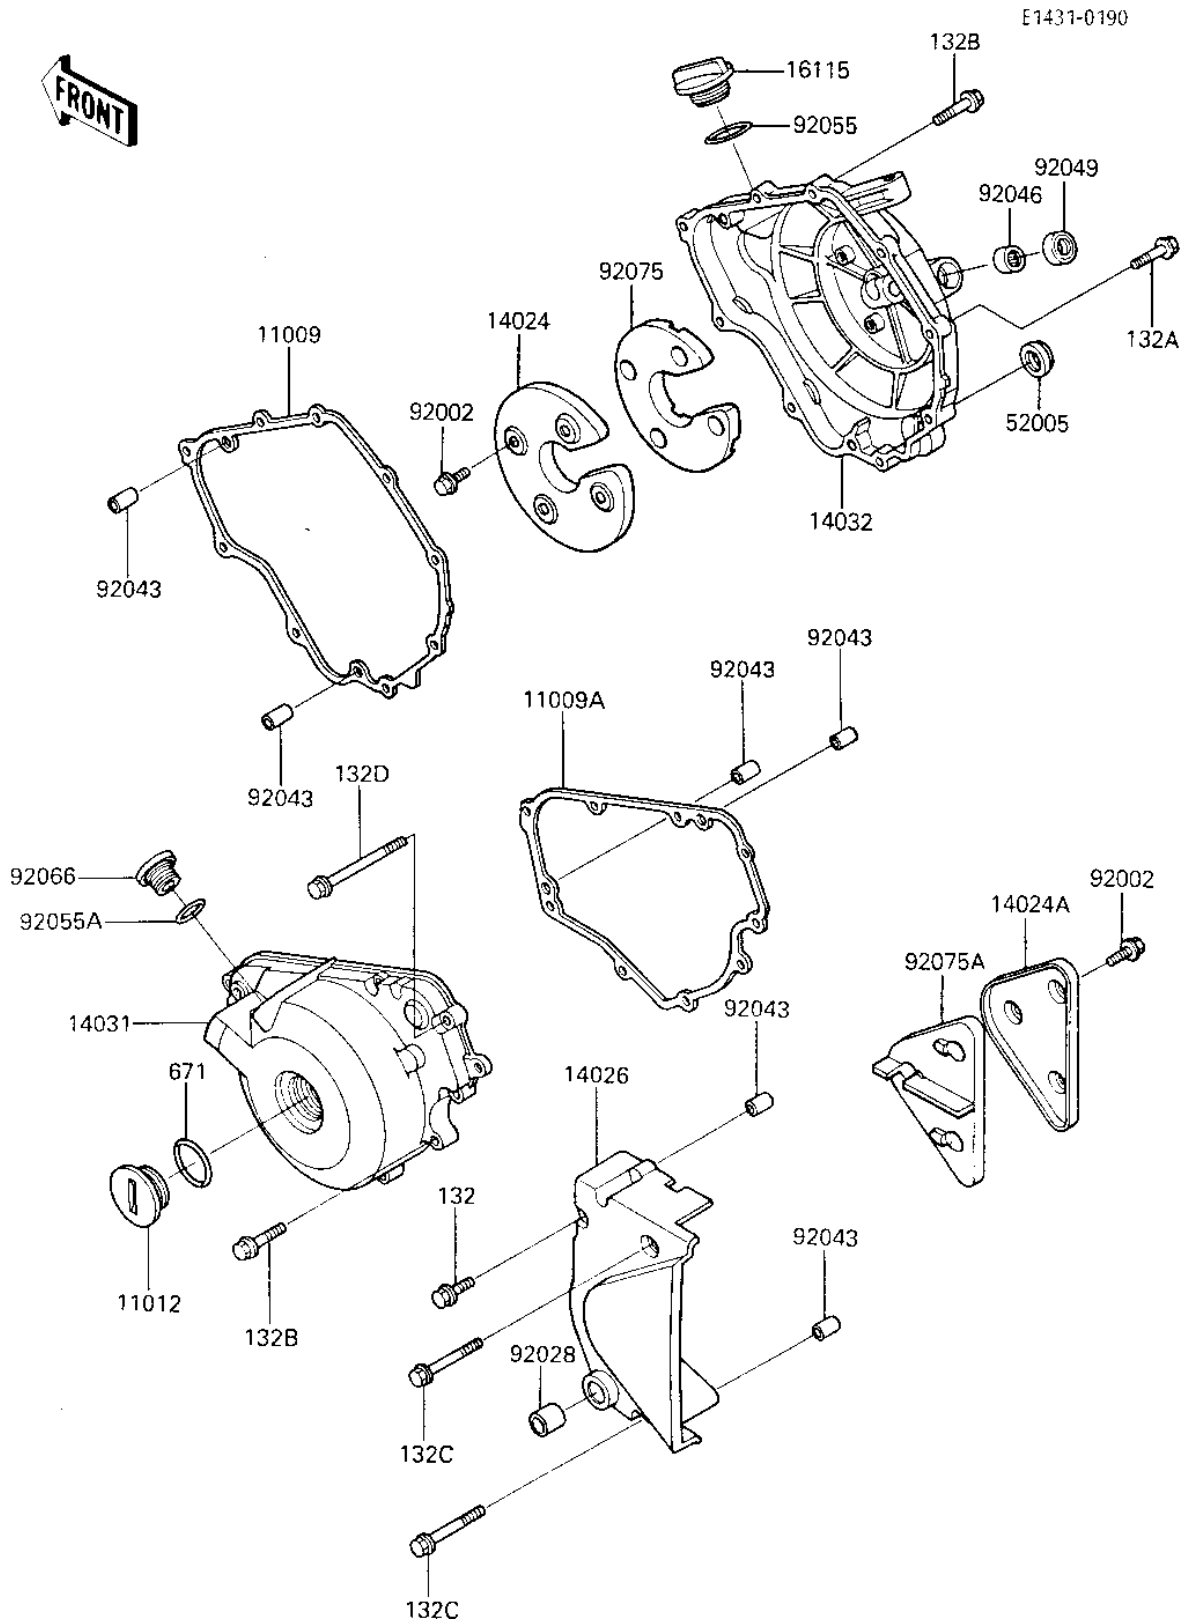

1986 Ninja® 250R PARTS DIAGRAM

ENGINE COVERS

1986 Ninja® 250R PARTS LIST

ENGINE COVERS

ITEM NAME	PART NUMBER	QUANTITY
GASKET,CLUTCH COVER (Ref # 11009)	11009-1872	1
GASKET,GENERATOR (Ref # 11009A)	11009-1873	1
CAP (Ref # 11012)	11012-1362	1
COVER (Ref # 14024)	14024-1315	1
COVER (Ref # 14024A)	14024-1316	1
COVER-CHAIN (Ref # 14026)	14026-1127	1
COVER-GENERATOR (Ref # 14031)	14031-1225	1
COVER-CLUTCH (Ref # 14032)	14032-1225	1
CAP-OIL FILLER (Ref # 16115)	16115-1009	1
GAUGE,OIL LEVEL (Ref # 52005)	52005-1009	1
BOLT,6X10 (Ref # 92002)	92002-1449	7
BUSHING (Ref # 92028)	92028-1347	1
PIN,DOWEL,6.2X8X14 (Ref # 92043)	92043-1263	6
BEARING,NEEDLE,HK1210 (Ref # 92046)	92046-1010	1
SEAL-OIL (Ref # 92049)	92049-1271	1
"O" RING,31MM (Ref # 92055)	92055-049	1
RING-O (Ref # 92055A)	92055-1146	1
PLUG,COVER,LH (Ref # 92066)	92066-1163	1
DAMPER,SOUND ARRESTOR (Ref # 92075)	92075-1849	1
DAMPER (Ref # 92075A)	92075-1850	1
BOLT-FLANGED-SMALL (Ref # 132)	132J0620	1
BOLT-FLANGED-SMALL (Ref # 132A)	132J0625	2
BOLT-FLANGED-SMALL (Ref # 132B)	132J0630	15
BOLT-FLANGED-SMALL (Ref # 132C)	132J0650	2
BOLT-FLANGED-SMALL (Ref # 132D)	132W0675	1
"O" RING,40MM (Ref # 671)	671B2540	1