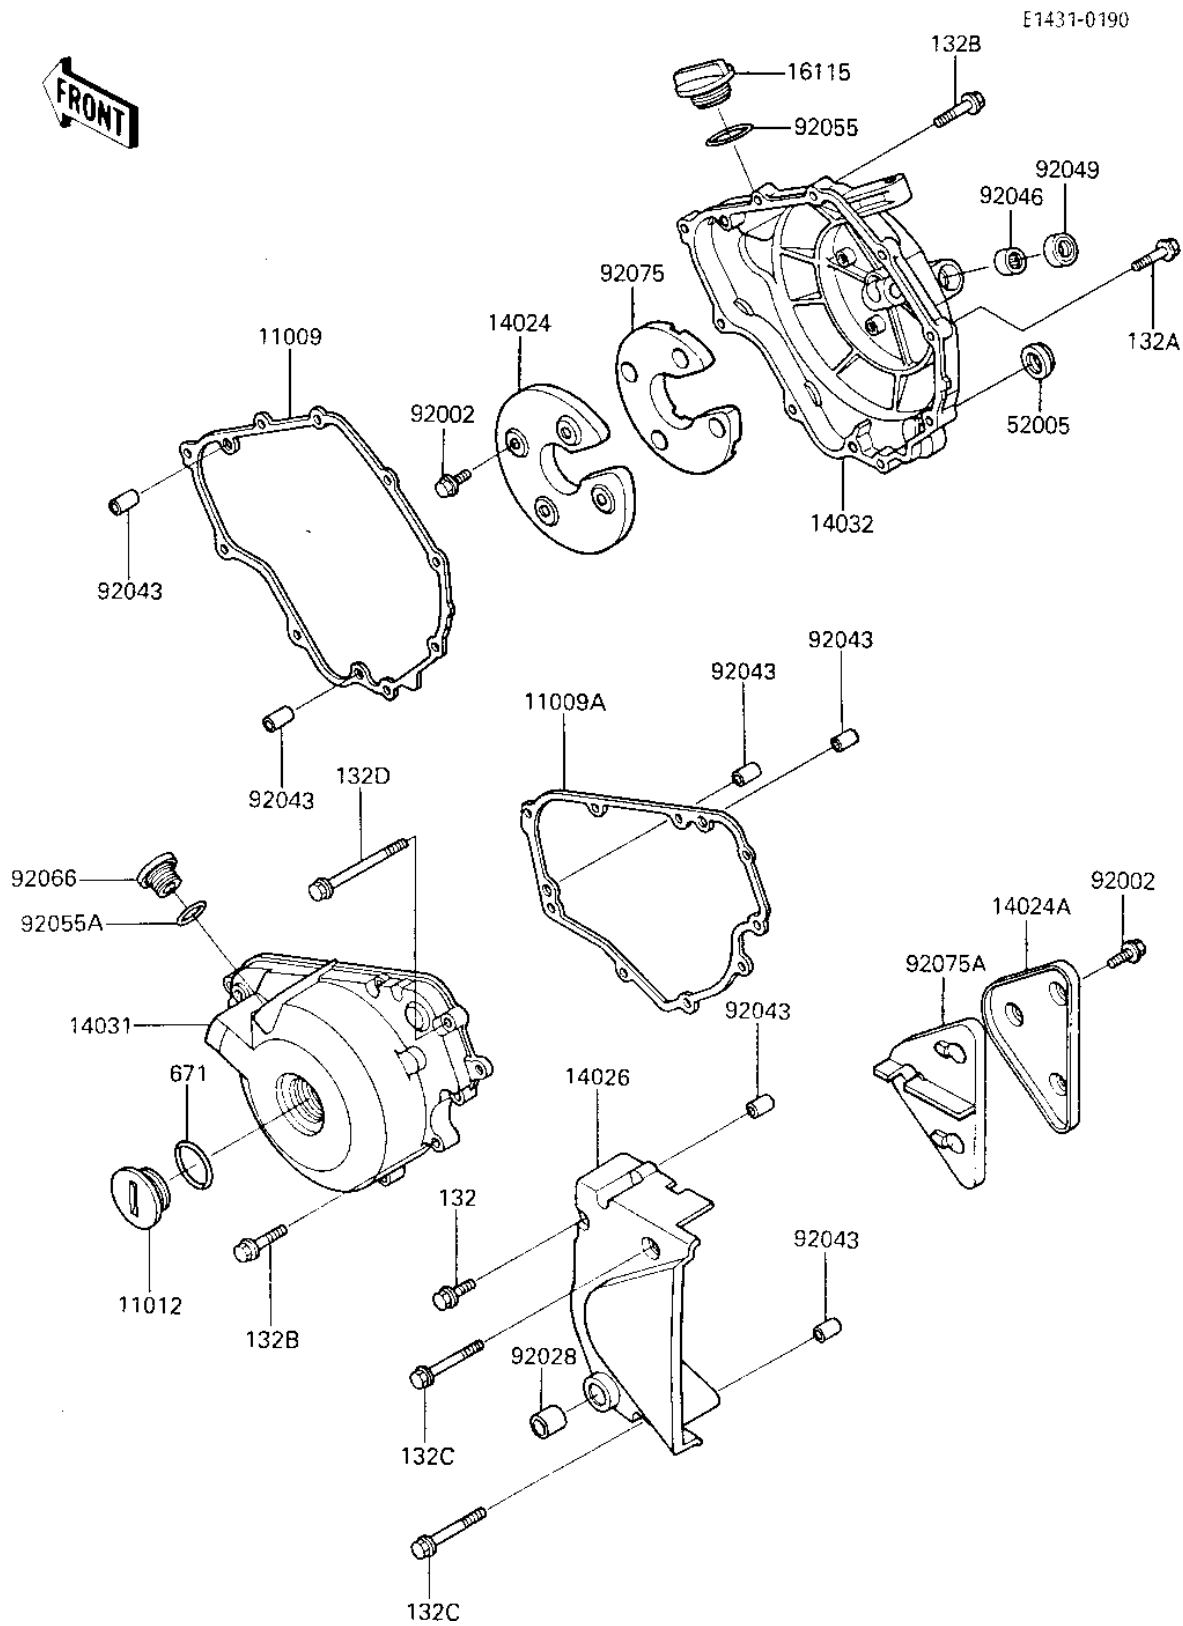

# 1987 Ninja® 250R PARTS DIAGRAM

## ENGINE COVERS

# 1987 Ninja® 250R PARTS LIST

## ENGINE COVERS

ITEM NAME	PART NUMBER	QUANTITY
GASKET,CLUTCH COVER (Ref # 11009)	11009-1872	1
GASKET,GENERATOR (Ref # 11009A)	11009-1873	1
CAP (Ref # 11012)	11012-1362	1
COVER (Ref # 14024)	14024-1315	1
COVER (Ref # 14024A)	14024-1316	1
COVER-CHAIN (Ref # 14026)	14026-1127	1
COVER-GENERATOR (Ref # 14031)	14031-1225	1
COVER-CLUTCH (Ref # 14032)	14032-1225	1
CAP-OIL FILLER (Ref # 16115)	16115-1009	1
GAUGE,OIL LEVEL (Ref # 52005)	52005-1009	1
BOLT,6X10 (Ref # 92002)	92002-1449	7
BUSHING (Ref # 92028)	92028-1347	1
PIN,DOWEL,6.2X8X14 (Ref # 92043)	92043-1263	6
BEARING,NEEDLE,HK1210 (Ref # 92046)	92046-1010	1
SEAL-OIL (Ref # 92049)	92049-1271	1
"O" RING,31MM (Ref # 92055)	92055-049	1
RING-O (Ref # 92055A)	92055-1146	1
PLUG,COVER,LH (Ref # 92066)	92066-1163	1
DAMPER,SOUND ARRESTOR (Ref # 92075)	92075-1849	1
DAMPER (Ref # 92075A)	92075-1850	1
BOLT-FLANGED-SMALL (Ref # 132)	132J0620	1
BOLT-FLANGED-SMALL (Ref # 132A)	132J0625	2
BOLT-FLANGED-SMALL (Ref # 132B)	132J0630	15
BOLT-FLANGED-SMALL (Ref # 132C)	132J0650	2
BOLT-FLANGED-SMALL (Ref # 132D)	132W0675	1
"O" RING,40MM (Ref # 671)	671B2540	1